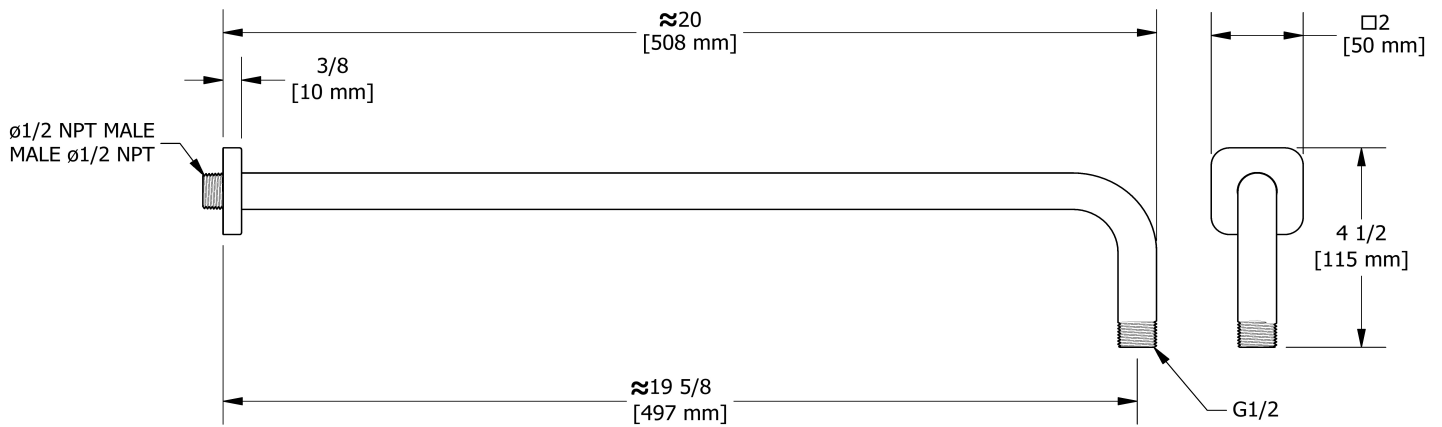

50 cm (20") shower arm
573

Specifications

Descriptions

- Shower arm with Salome flange with set screw
- 1/2" inlet male NPT

Available colors

- C : Chrome
- PN : Polished Nickel (PVD)
- BK : Black

Sizes, models and finishes may differ from those presented.