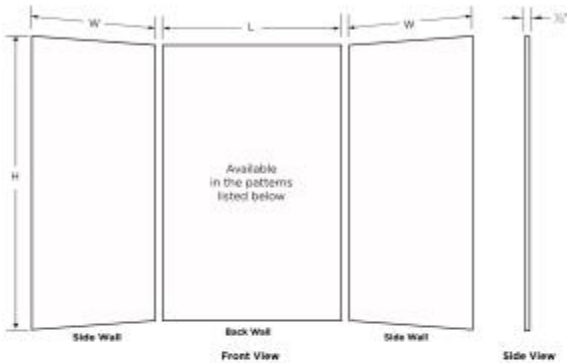

TSMK96-3450 34 x 50 x 96 Swanstone® Traditional Subway Tile Glue

Model number:

TSMK963450.010

Dimensions: 50" x 34" x 96"

Installation: Glue up

Material: Swanstone®

BUILDER SPECIFICATION DRAWING

3 Piece Wall Kit