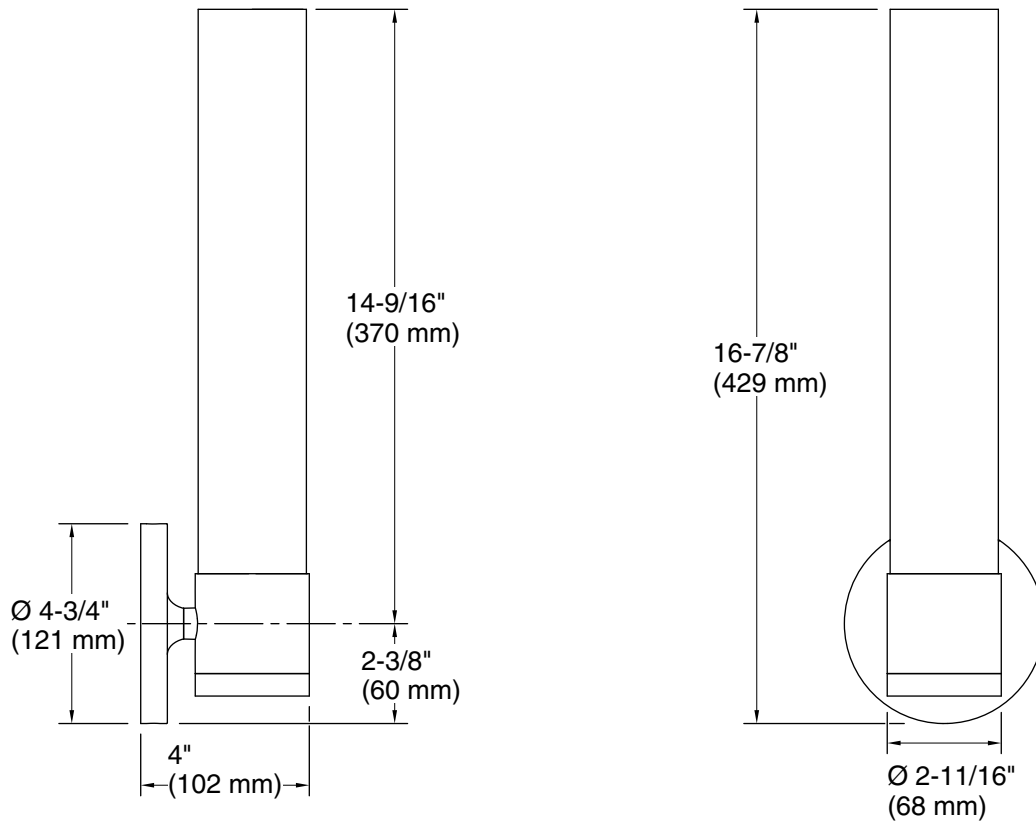

Features

- Frosted-glass shade.
- A great piece for almost any space — master bathroom, guest bathroom, hallway, or bedside.
- Coordinates with other products in the Purist collection.
- Requires one bulb with medium (E26) base; type T LED bulb recommended (sold separately).
- Suitable for damp locations, per UL 1598.
- Includes installation hardware.

Required Electrical Service

One circuit required.

120 V, 60 Hz

Technical Information

All product dimensions are nominal.

Installation Type: Wall-mount
Material: Steel, Aluminum, Glass
Number of Lights: 1
Lighting Type: Socket-based
Socket Type: E-26 Medium
Number of Shades: 1