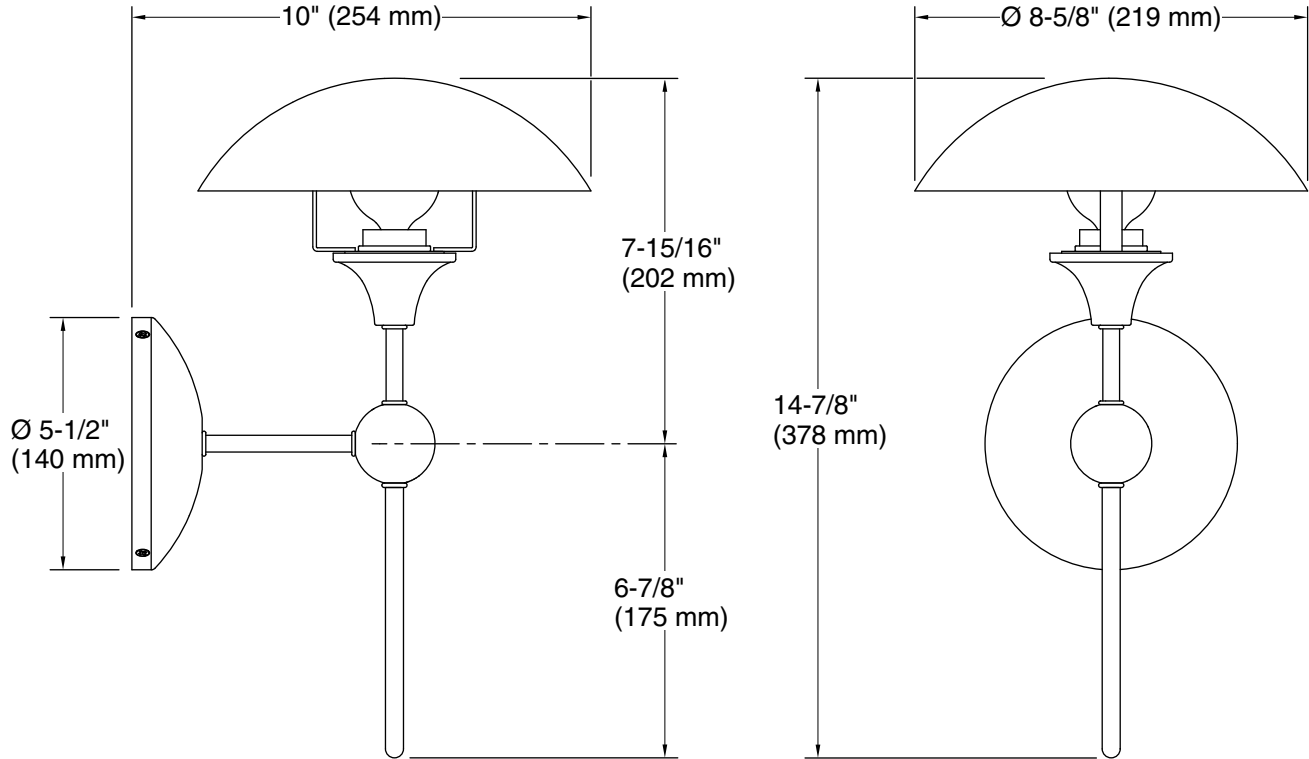

Features

- A combination of simple, elegant forms, and its pivoting shade reinterprets timeless Art Deco style for a modern setting
- Dome-shaped metal shade that pivots so you can direct the lamp's illumination in almost any direction
- This collection is at home in primarily modern interiors
- A great piece for almost any space — master bathroom, guest bathroom, hallway, or bedside
- Candelabra base (E12) socket, works best with clear or frosted candelabra type G bulbs (sold separately)
- Suitable for damp locations, per UL 1598

Required Electrical Service

One dedicated circuit required.

120 V, 12 A, 60 Hz

Technical Information

All product dimensions are nominal.

Installation Type:	Wall-mount
Material:	Steel, Aluminum, Brass
Number of Lights:	1
Lighting Type:	Socket-based
Socket Type:	E-12 Candelabra
Number of Shades:	1
Shade Type:	Metal