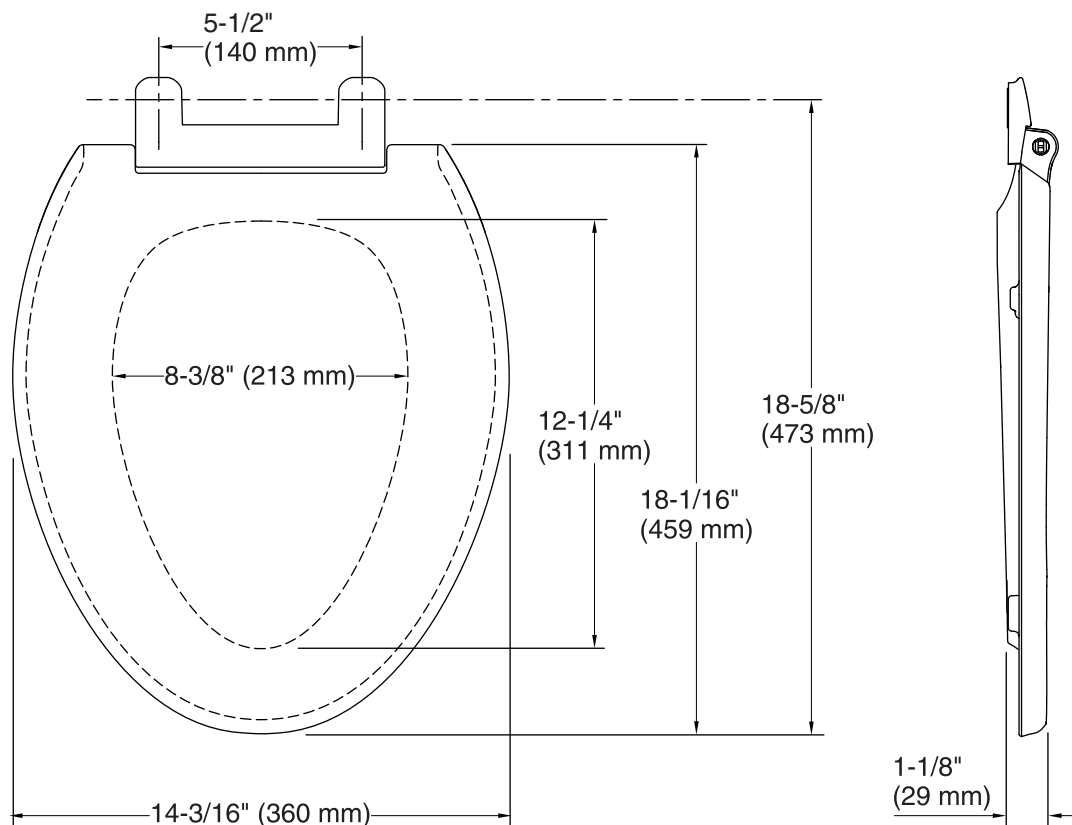

Color	Code	Description
	0	White
	96	Biscuit
	47	Almond
	NY	Dune
	95	Ice™ Grey
	G9	Sandbar
	33	Mexican Sand™
	K4	Cashmere
	58	Thunder™ Grey
	7	Black Black™

Technical Information

All product dimensions are nominal.

Seat shape type: Elongated

Seat front type: Closed-front

Seat-mounting holes: 5-1/2" (140 mm)

Notes

Install this product according to the installation guide.