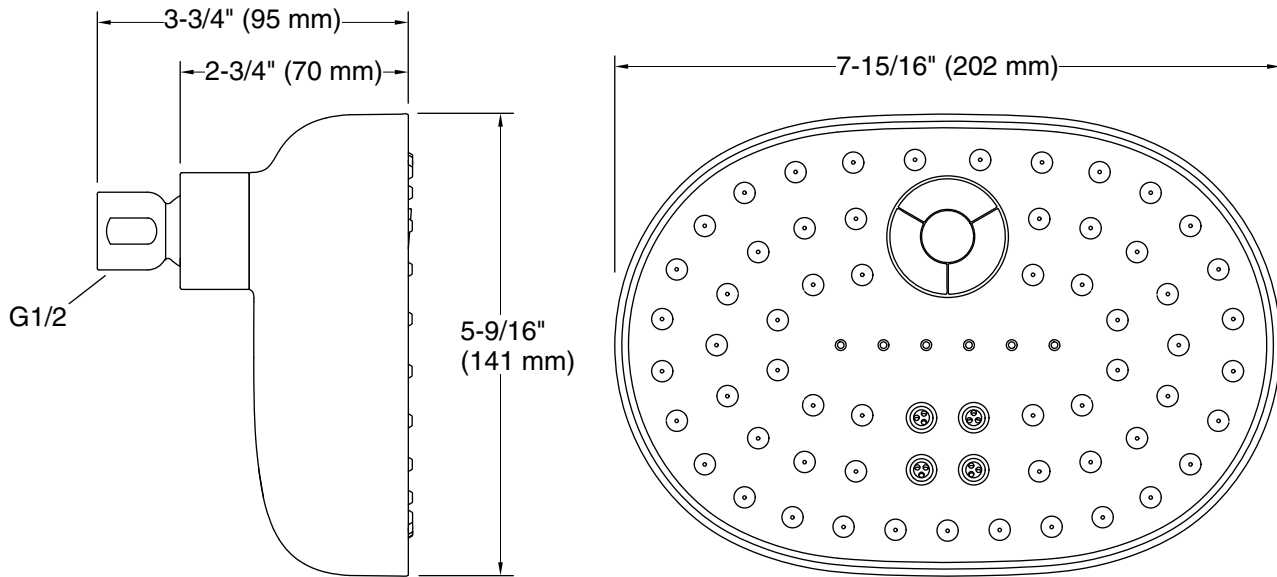

Installation

- 1/2 -14 NPT connection.
- Wall-mount.
- Shower arm and flange sold separately.

Water Conservation & Rebates

- This product can help a building earn Water Efficiency points in LEED® Green Building Rating System.

Technical Information

All product dimensions are nominal.

Showerhead/Body Spray:

Rated maximum flow: 1.75 gal/min (6.6 l/min)

Pressure: 80 psi (5.5 bar)