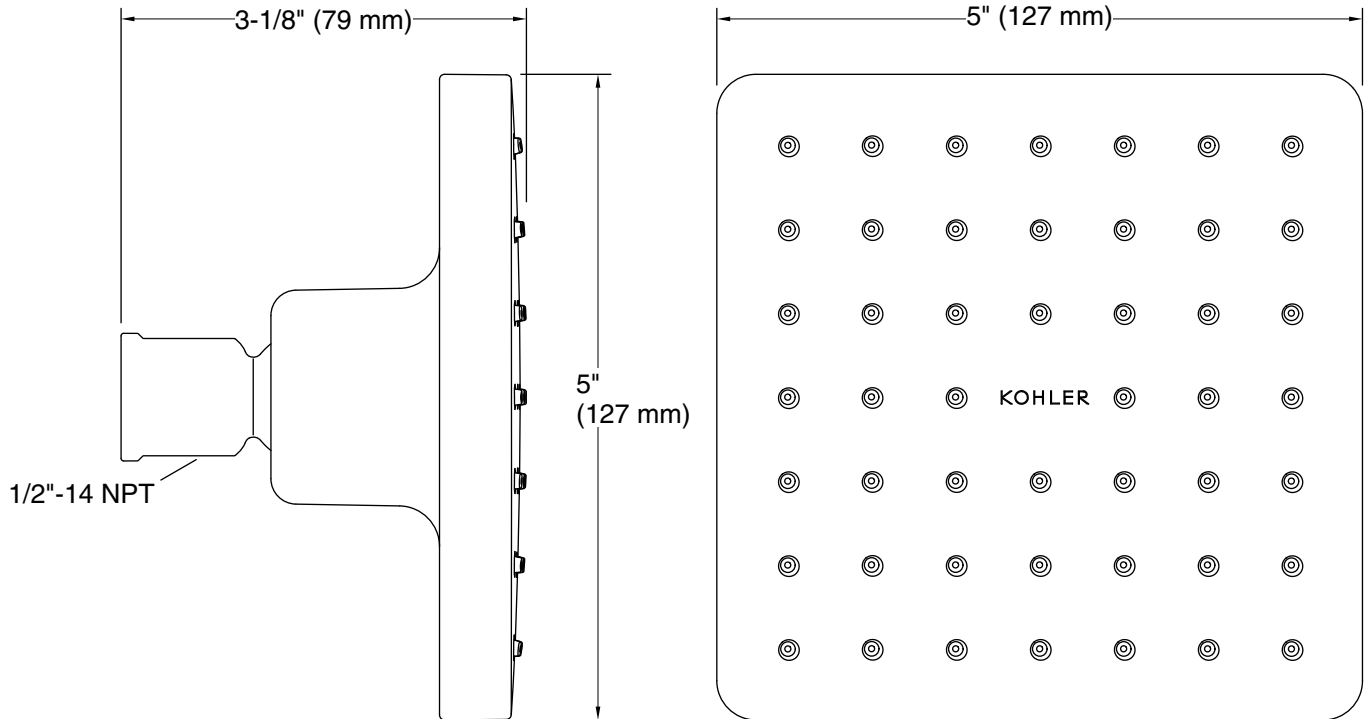

Technical Information

All product dimensions are nominal.

Drain included: No

Showerhead/Body Spray:

Rated maximum flow: 1.75 gal/min (6.6 l/min)

Pressure: 45 psi (3.1 bar)

Notes

Install this product according to the installation instructions.