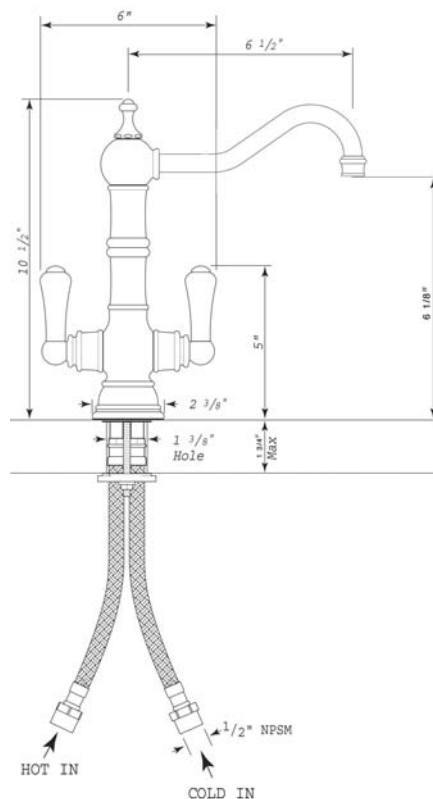

WARRANTY

- Limited Lifetime

* For CA/VT, place a "2" at end of model number for code compliant product. (Example A3608LMAPC-2)

Consult your local ROHL showroom for additional information and specifications. For complete warranty details and a list of showrooms, go to www.rohlhome.com.