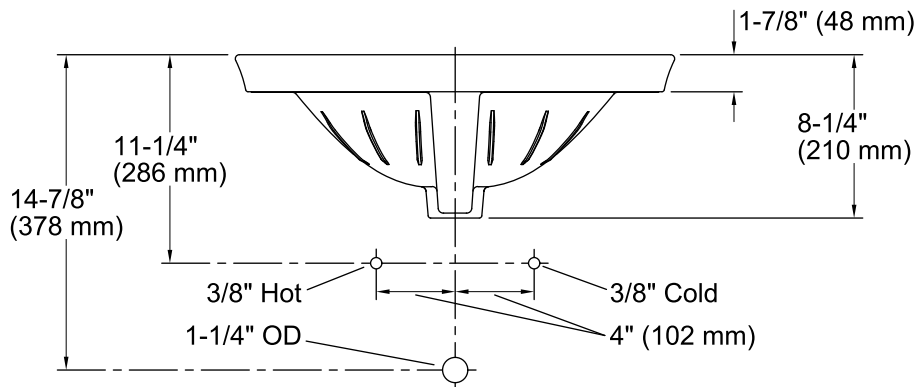

## Features

- Vitreous china.
- Drop-In.
- Oval basin.
- With overflow.
- 4-inch centers.
- Coordinates with other products in the Serif collection.
- 22-1/8" (562 mm) x 16-1/4" (413 mm) x 8-1/4" (210 mm)

## Technical Information

All product dimensions are nominal.

Bowl configuration:	Single
Installation:	Drop-in
Bowl area (Only)	Length: 16-7/8" (429 mm) Width: 10-1/8" (257 mm) Water depth: 4-7/8" (124 mm)
Number of deck holes:	3
Faucet hole(s):	1-3/16" (30 mm)
Drain hole:	1-3/4" (44 mm)
Template:	1014189-7, required, included