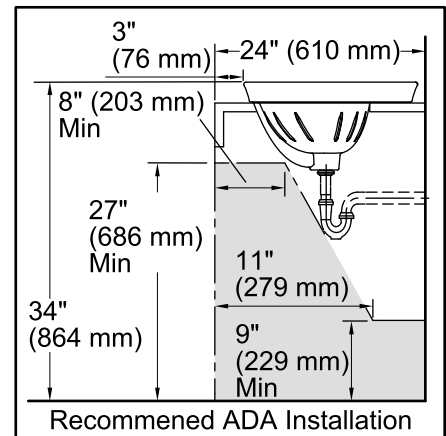

## Features

- Vitreous china.
- Drop-In.
- Oval basin.
- With overflow.
- 4-inch centers.
- Coordinates with other products in the Serif collection.
- 22-1/8" (562 mm) x 16-1/4" (413 mm) x 8-1/4" (210 mm)

## Technical Information

All product dimensions are nominal.

Bowl configuration:	Single
Installation:	Drop-in
Bowl area (Only)	Length: 16-7/8" (429 mm) Width: 10-1/8" (257 mm) Water depth: 4-7/8" (124 mm)
Number of deck holes:	3
Faucet hole(s):	1-3/16" (30 mm)
Drain hole:	1-3/4" (44 mm)
Template:	1014189-7, required, included