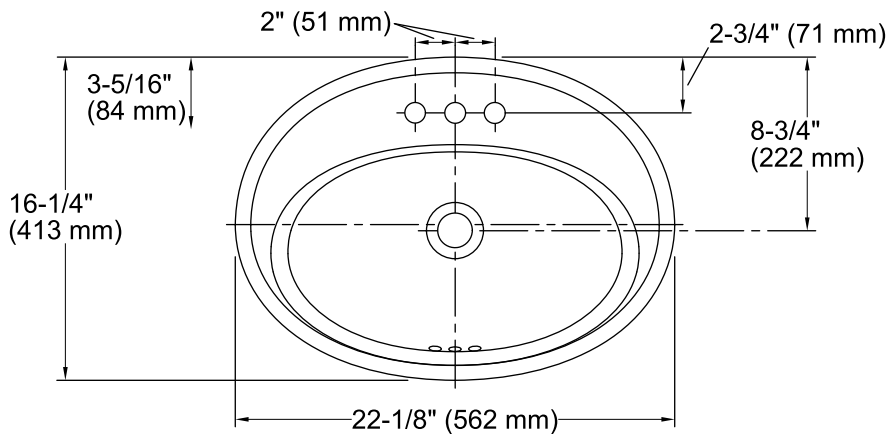

## Features

- Vitreous china.
- Drop-In.
- Oval basin.
- With overflow.
- 4-inch centers.
- Coordinates with other products in the Serif collection.
- 22-1/8" (562 mm) x 16-1/4" (413 mm) x 8-1/4" (210 mm)

## Technical Information

All product dimensions are nominal.

Bowl configuration:	Single
Installation:	Drop-in
Bowl area (Only)	Length: 16-7/8" (429 mm) Width: 10-1/8" (257 mm) Water depth: 4-7/8" (124 mm)
Number of deck holes:	3
Faucet hole(s):	1-3/16" (30 mm)
Drain hole:	1-3/4" (44 mm)
Template:	1014189-7, required, included