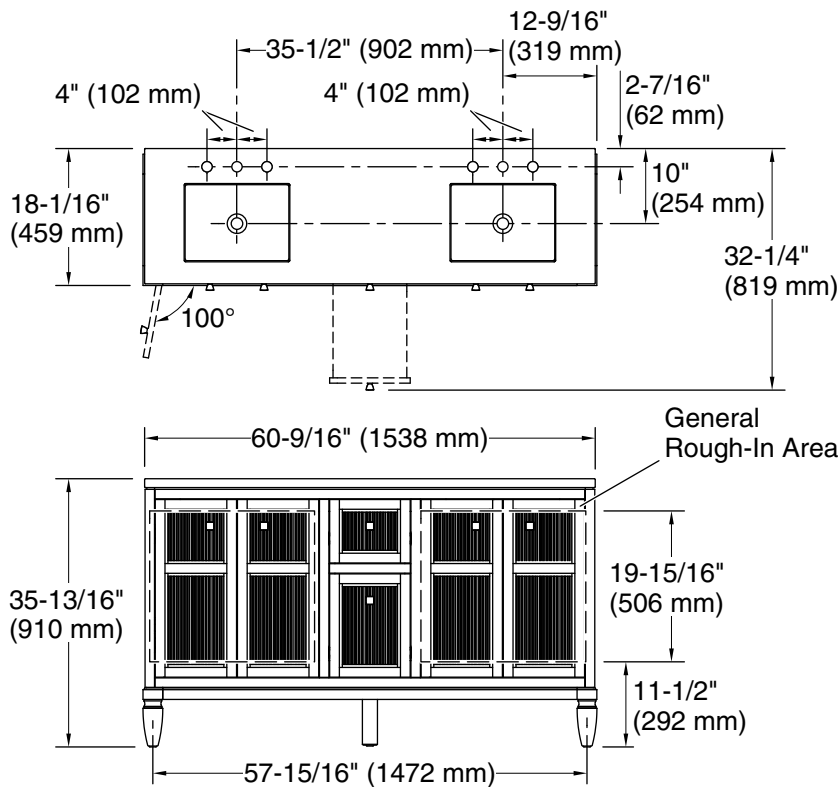

Features

- Set includes cabinet, precut quartz vanity top, sinks, legs, and cabinet hardware
- Two full-extension 12-3/4" (325 mm) drawers with soft-close side-mount slides
- Two 18" (457 mm) cabinet interior spaces provide ample storage
- Three-way adjustable slow-close door hinges for easy cabinet access
- Finish-matched cabinet interior offers generous clearance for plumbing
- Customize your storage with optional accessories such as floor liners, drawer organizers, and perfectly sized containers (sold separately)
- Coordinates with K-33542 upgraded hardware finishes, K-25818 quartz backsplash, and K-25819 quartz side splash (sold separately)

Waste Pipe Location Information

Technical Information

All product dimensions are nominal.

Notes

Install this product according to the installation instructions.