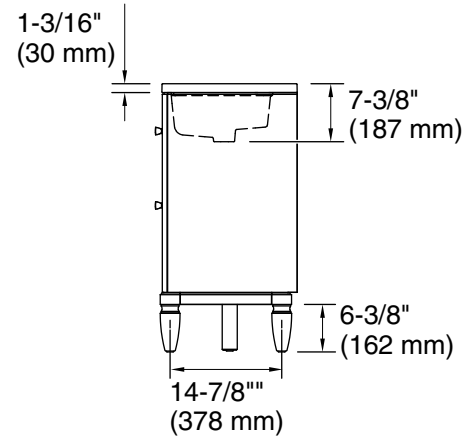

Features

- Set includes cabinet, precut quartz vanity top, sinks, legs, and cabinet hardware
- Two full-extension 12-3/4" (325 mm) drawers with soft-close side-mount slides
- Two 18" (457 mm) cabinet interior spaces provide ample storage
- Three-way adjustable slow-close door hinges for easy cabinet access
- Finish-matched cabinet interior offers generous clearance for plumbing
- Customize your storage with optional accessories such as floor liners, drawer organizers, and perfectly sized containers (sold separately)
- Coordinates with K-33542 upgraded hardware finishes, K-25818 quartz backsplash, and K-25819 quartz side splash (sold separately)

Waste Pipe Location Information

Technical Information

All product dimensions are nominal.

Notes

Install this product according to the installation instructions.