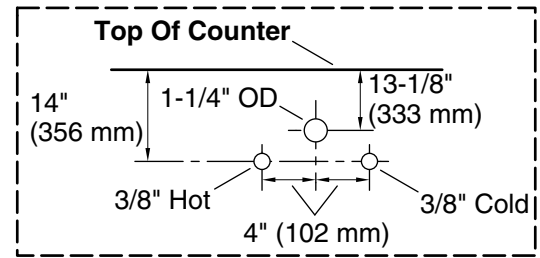

Features

- Set includes cabinet, precut quartz vanity top, sinks, legs, and cabinet hardware
- Two full-extension 12-3/4" (325 mm) drawers with soft-close side-mount slides
- Two 18" (457 mm) cabinet interior spaces provide ample storage
- Three-way adjustable slow-close door hinges for easy cabinet access
- Finish-matched cabinet interior offers generous clearance for plumbing
- Customize your storage with optional accessories such as floor liners, drawer organizers, and perfectly sized containers (sold separately)
- Coordinates with K-33542 upgraded hardware finishes, K-25818 quartz backsplash, and K-25819 quartz side splash (sold separately)

Waste Pipe Location Information

Technical Information

All product dimensions are nominal.

Notes

Install this product according to the installation instructions.