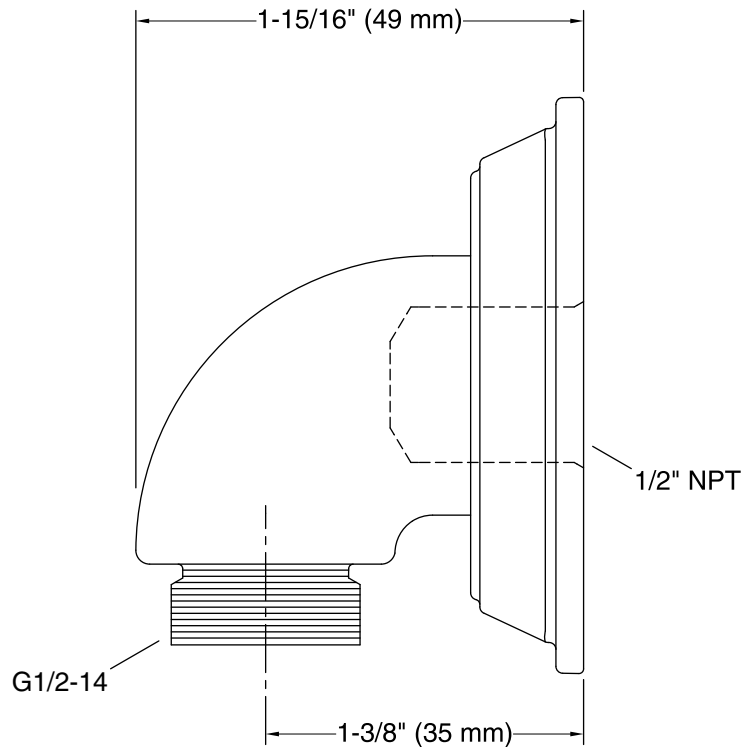

Features

- For use with a handshower and hose (sold separately).
- Includes check valve for backflow prevention.
- Coordinates with Memoirs faucets and accessories.

Material

- Brass construction.
- KOHLER finishes resist corrosion and tarnishing.

Color	Code	Description
	CP	Polished Chrome
	BN	Vibrant® Brushed Nickel
	BV	Vibrant® Brushed Bronze
	2BZ	Oil-Rubbed Bronze

Technical Information

All product dimensions are nominal.

Notes

Install this product according to the installation instructions.