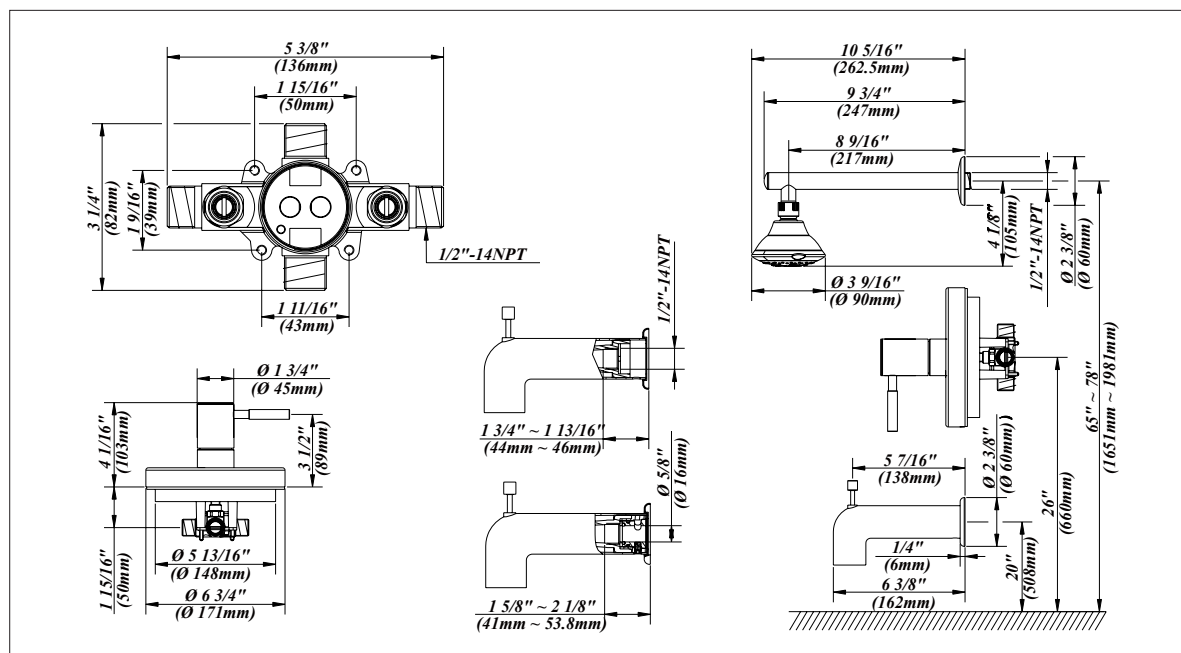

Product Spec Sheet

TEL: 855-806-0688 FAX: 845-350-4043

Visit Our Web Site : www.plumb4orce.com