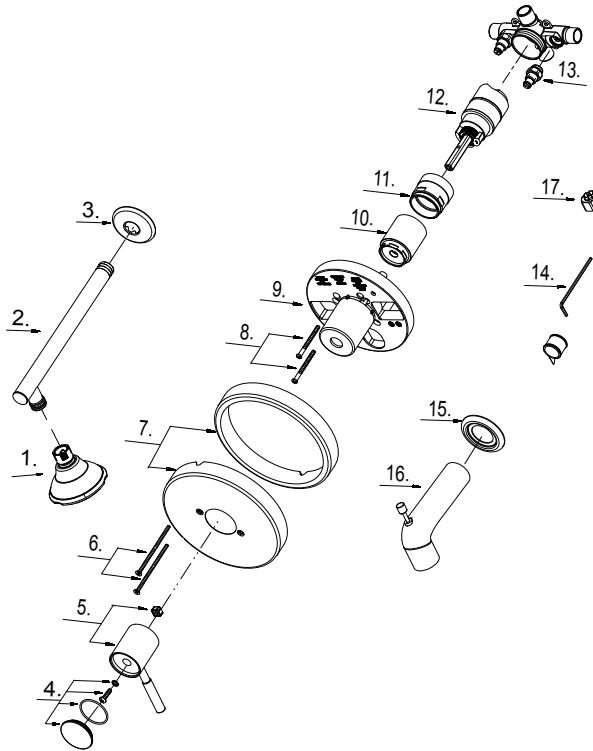

P4H-730C
 P4H-720BN
 P4H-720CJP

P4H-730BN
 P4H-730CJP
 P4H-720BNJP

P4H-720C
 P4H-730BNJP

Single Handle Tub & Shower Faucet

Product Spec Sheet

FEATURES & BENEFITS

- 3 Setting Fixed Showerhead
- Metal Lever Handle
- Washerless Pressure Blancing Valve
- Decorative Slip Fit Spout With Diverter
- Max Flow Rate 2.0 GPM (7.6 L/MIN) At 80 PSI (ASME A112.18.1M/A112.18.1)

P4H-720BNJP
Trim Kit for Shower Only Faucet
Brushed Nickel Finish

* WaterSense Only On Models Containing Showerheads

TEL: 855-806-0688

FAX: 845-350-4043

Visit Our Web Site : www.plumb4orce.com

P4H-730C
 P4H-720BN
 P4H-720CJP

P4H-730BN
 P4H-730CJP
 P4H-720BNJP

P4H-720C
 P4H-730BNJP

Single Handle Tub & Shower Faucet

No.	Name	Part No.
1	Shower Head	S1234G03
2	Shower Arm	A604635
3	Shower Arm Flange	A019001
4	Handle Cap	A66D592
5	Metal Handle	A662098
6	Screw Set (3/16" -24 * 5" L)	A608226
7	Escutcheon Assembly	A667809
8	Screw Set (3/16" -24 * 2-3/16" L)	A608519
9	Plaster Guard	A127211KP
10	Sleeve	A103322
11	Retainer Nut	A103310
12	Washerless Cartridge Assembly	A507902
13	Check Valve	A603120
14	Hex Wrench (H3.18 *20 mm L * 90 mm L)	A031017NI
15	Spout Escutcheon	A303070
16	Spout W/Diverter	A523010
17	Plug	A028452