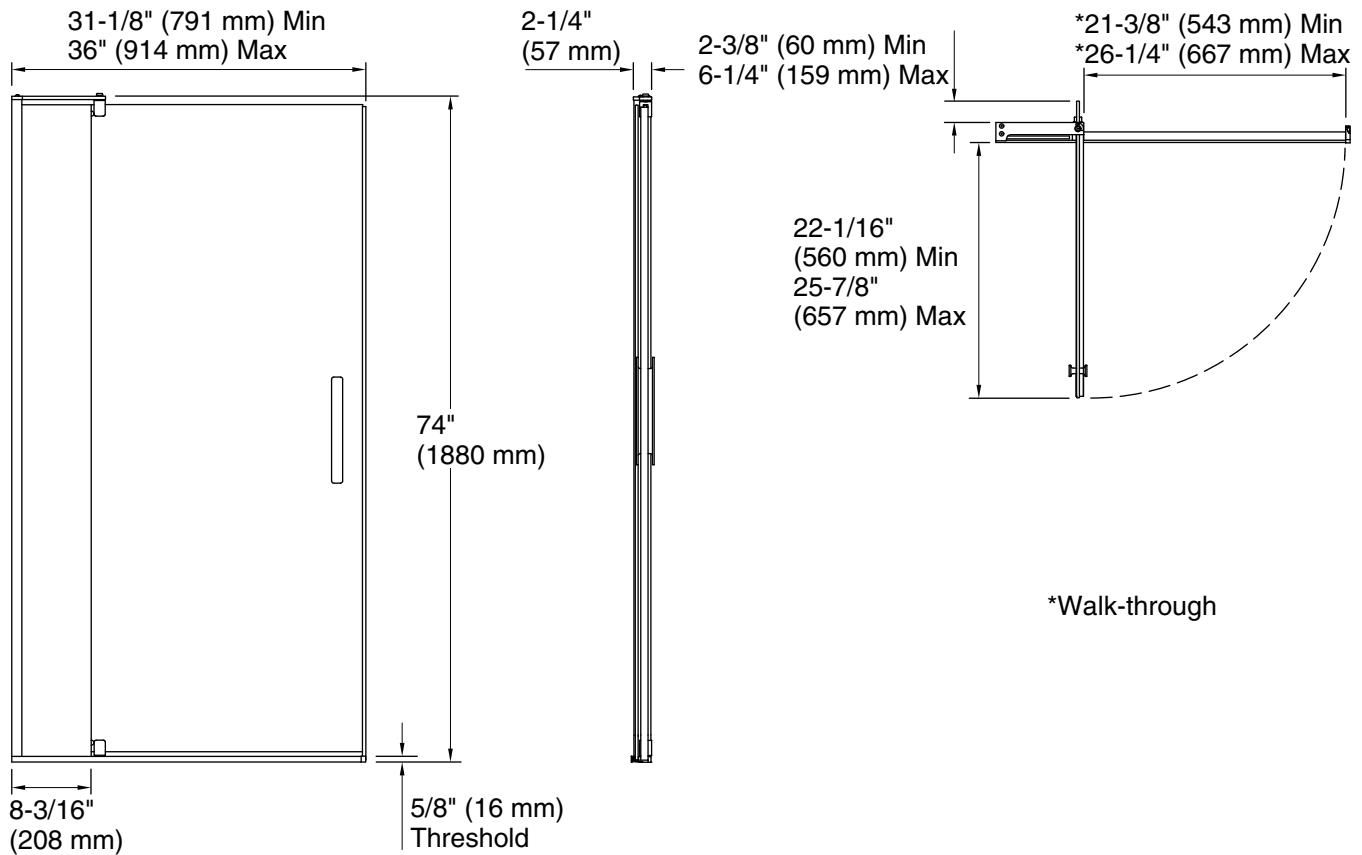

Material

- Frameless, 5/16" (8mm) thick Crystal Clear tempered glass.

Technology

- Self-closing mechanism offers superior performance and security against water leakage.
- Ultra-low threshold creates easy entry and exit to the showering space.
- Out-of-plumb adjustability for simpler installation.
- Maximum width adjustability.

Installation

- Door can be installed to open to the left or right to suit your bathroom layout.
- Pivot shower door.
- Not for use in hospitality.
- For residential use only.

Recommended Products/Accessories

Technical Information

All product dimensions are nominal.

Installation type: For shower base installation

Opening style: Pivot

Opening Width - Min: 31-1/8" (791 mm)

Opening Width - Max: 36" (914 mm)

Walk-through - Min: 21-3/8" (543 mm)

Walk-through - Max: 26-1/4" (667 mm)

Base-To-Wall Radius 3/8" (10 mm)

- Max:

Glass thickness: 5/16" (8 mm)

Glass coating: CleanCoat®

Notes

Install this product according to the installation guide.

Strike jamb is made of clear plastic and may not cover existing shower door holes.