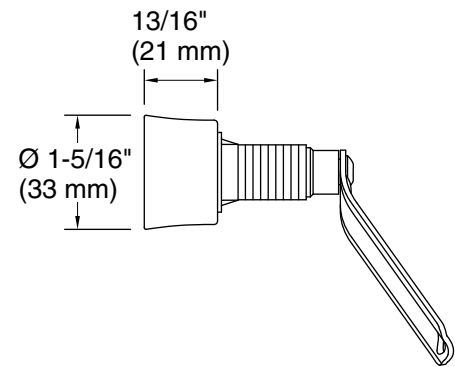

Left-hand trip lever
K-25986-L

Features

- Left-hand trip lever.
- For use with the Cimarron® Revolution 360® toilet.

Material

- Premium metal construction for durability and reliability.
- KOHLER finishes resist corrosion and tarnishing.

Left-hand trip lever
K-25986-L

Technical Information

All product dimensions are nominal.

Material: Zinc