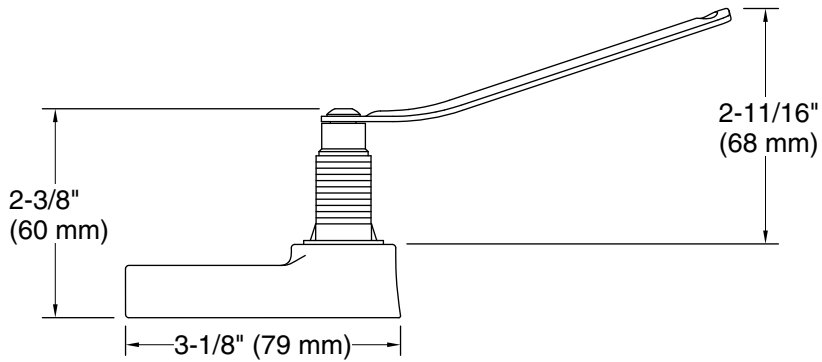

Left-hand trip lever
K-25986-L

Features

- Left-hand trip lever.
- For use with the Cimarron® Revolution 360® toilet.

Material

- Premium metal construction for durability and reliability.
- KOHLER finishes resist corrosion and tarnishing.

Left-hand trip lever
K-25986-L

Technical Information

All product dimensions are nominal.

Material: Zinc