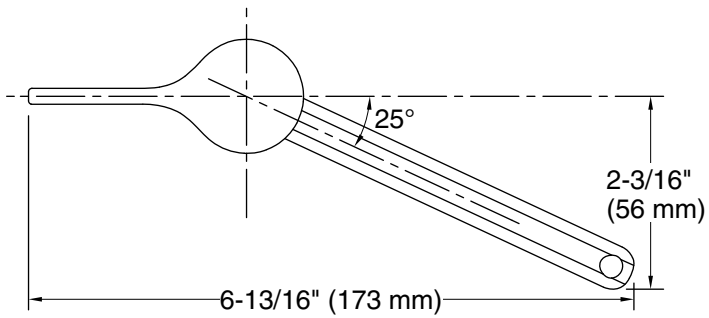

Left-hand trip lever
K-25986-L

Features

- Left-hand trip lever.
- For use with the Cimarron® Revolution 360® toilet.

Material

- Premium metal construction for durability and reliability.
- KOHLER finishes resist corrosion and tarnishing.

Left-hand trip lever
K-25986-L

Technical Information

All product dimensions are nominal.

Material: Zinc