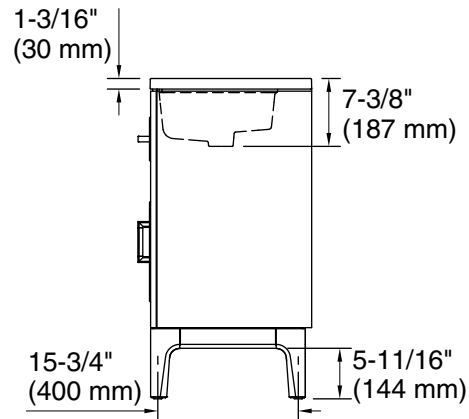

## Features

- One full-extension 12-3/4" (325 mm) drawer with soft-close side-mount slides
- Three-way adjustable slow-close door hinges for easy cabinet access
- 18" (457 mm) cabinet interior provides ample storage space
- Finish-matched cabinet interior offers generous clearance for plumbing
- Customize your storage with optional accessories such as floor liners, drawer organizers, and perfectly sized containers (sold separately)
- Coordinates with K-33558 upgraded hardware finishes, K-25815 quartz backsplash, K-25819 quartz side splash, and K-32814-SH2 upgraded legs (sold separately)

### Technical Information

All product dimensions are nominal.