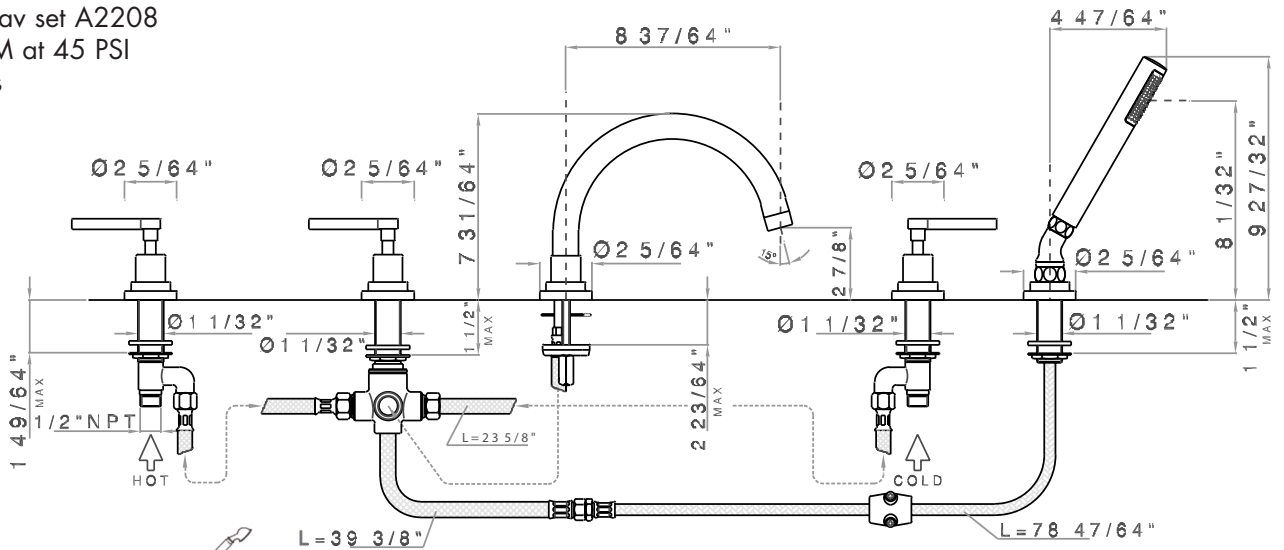

LOMBARDIA 5-HOLE DECK MOUNT BATH MIXER WITH C-SPOUT

Modern Bath

A2214LM (Metal Levers)

A2214XM (Cross Handles)

FEATURES

- Fixed spout
- 1/4-turn ceramic valves
- 5 x 1 3/8" cutouts
- 8 37/64" spout reach
- 7 31/64" spout height
- Single-function brass handshower
- 6 1/2' hose, 1/2" NPT connectors
- Matching lav set A2208
- 10-13 GPM at 45 PSI
- Solid brass

COLORS/FINISHES

- Polished Chrome
- Polished Nickel
- Satin Nickel

WARRANTY

- Limited Lifetime

Installation note

For servicing after installation, install a service door near the valves
The Diverter can only be serviced below the deck