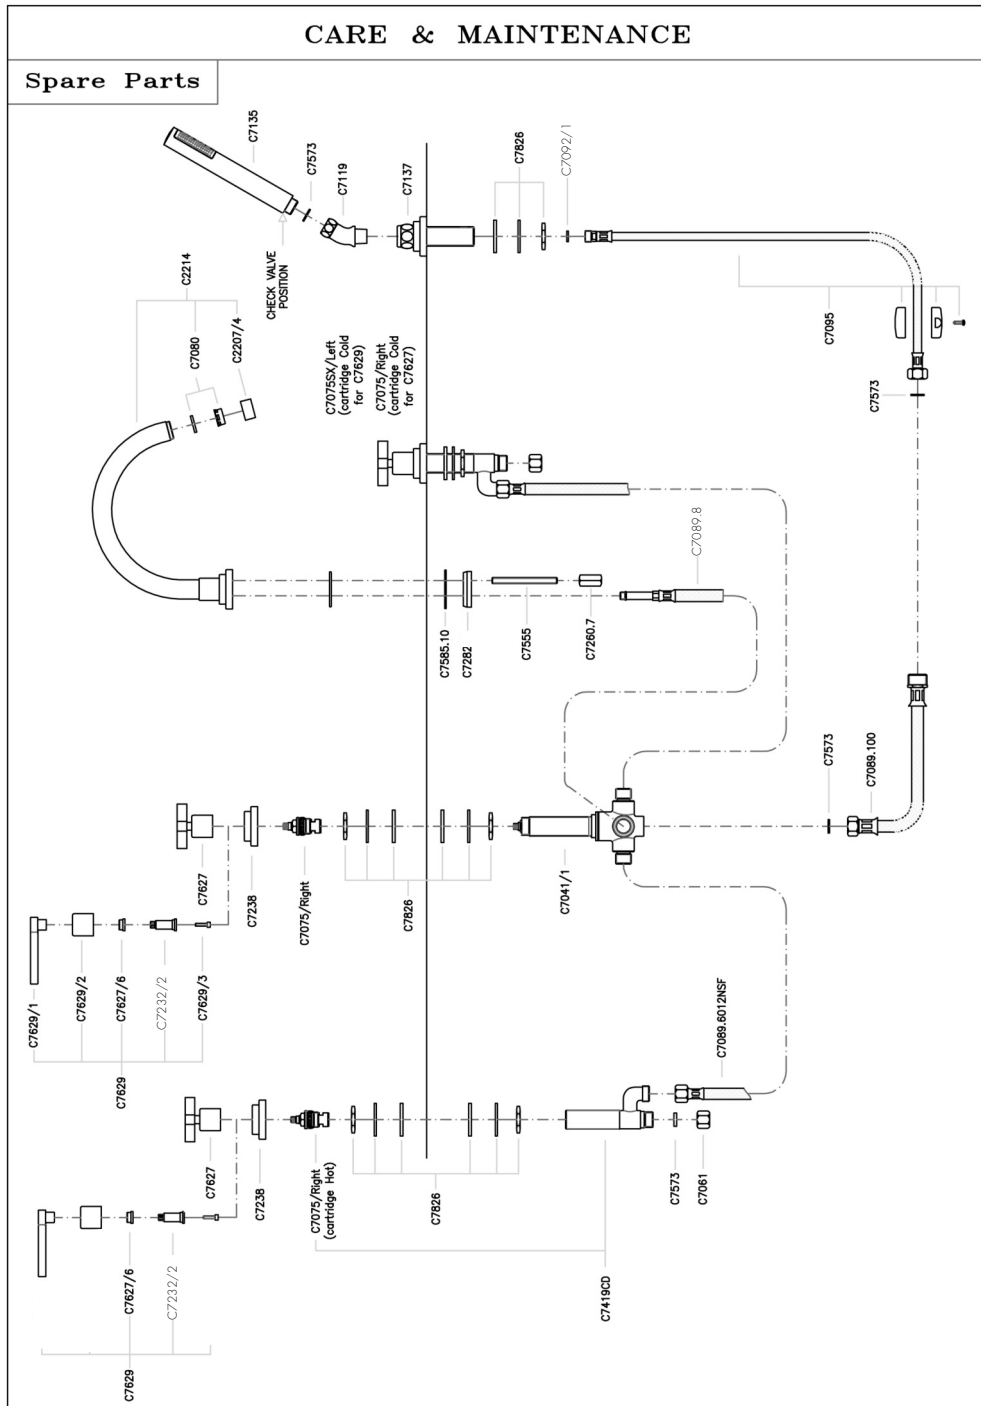

LOMBARDIA 5-HOLE DECK MOUNT BATH MIXER WITH C-SPOUT

Modern Bath

A2214LM (Metal Levers)

A2214XM (Cross Handles)

FEATURES

- Fixed spout
- 1/4-turn ceramic valves
- 5 x 1 3/8" cutouts
- 8 37/64" spout reach
- 7 31/64" spout height
- Single-function brass handshower
- 6 1/2' hose, 1/2" NPT connectors
- Matching lav set A2208
- 10-13 GPM at 45 PSI
- Solid brass

COLORS/FINISHES

- Polished Chrome
- Polished Nickel
- Satin Nickel

WARRANTY

- Limited Lifetime

Installation note

For servicing after installation, install a service door near the valves
The Diverter can only be serviced below the deck

XM handle option

A2214 Spare Parts

Consult your local ROHL showroom for additional information and specifications. For complete warranty details and a list of showrooms, go to www.rohlhome.com.