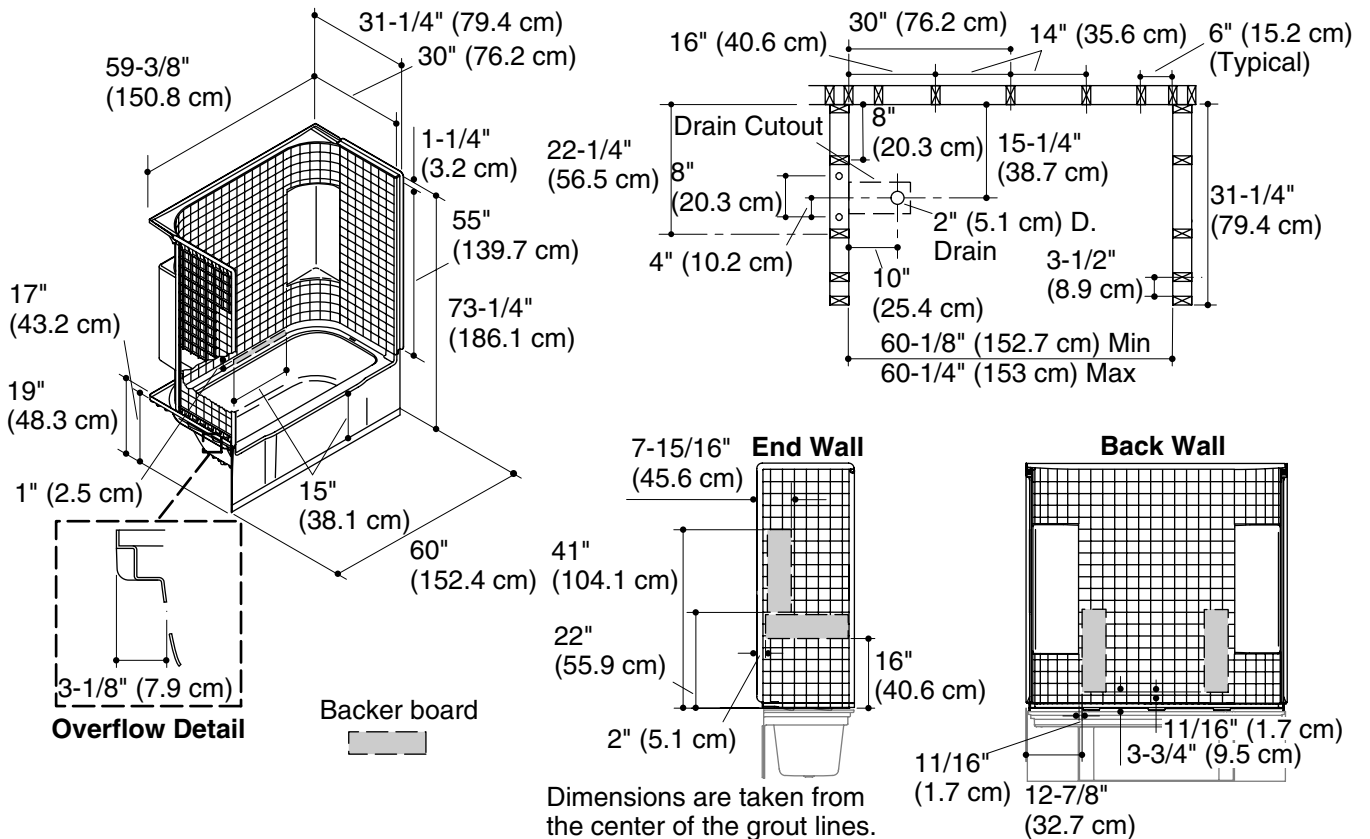

Technical Information

Fixture*:	
Basin area:	
Bathing well	46-1/4" (117.5 cm) x 20-1/2" (52.1 cm)
Top area	52-1/4" (132.7 cm) x 22-1/2" (57.2 cm)
To overflow:	
Water depth	11" (27.9 cm)
Capacity	34 gal (128.7 L)
* Approximate measurements for comparison only.	

Model	door maximum width	door maximum height
71140116	56-3/4" (144.1 cm)	56-1/2" (143.5 cm)
71140118		
71140126		
71140128		
71240116		
71240118		
71240126		
71240128		

Installation Notes

Install this product according to the installation guide.

Product is designed to be used with a single-handle mixer valve with an escutcheon cover not to exceed 7-3/4" (19.7 cm) in width.

Size the drain cutout to fit the drain assembly that will be used.

Studs should be positioned roughly as shown.

Bath cannot be installed without the wall surround.

The width of the module gets 5/8" (1.6 cm) narrower at the back. Furring strips (approximately 1/4" (6 mm)) should be used at the back corner studs if the drywall will overlap the nailing flange.

Product Diagram