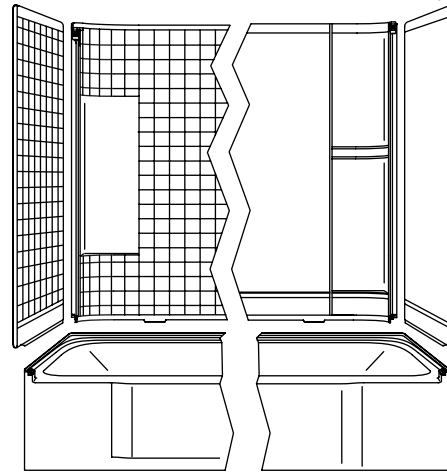

STERLING®

A KOHLER COMPANY

ACCORD®

Features

- Compression molded from our exclusive solid Vikrell® material
- Allows for future attachment of grab bars
- Modular 4-piece design
- Pivot "snap together" installation
- Wall surround available with smooth finish or glazed tile appearance
- 10-year consumer/3-year commercial limited warranty
- Not recommended for bath only installation
- Caulkless seam installation
- 15" (38.1 cm) bath depth (floor to top of threshold)
- 60-1/4" (153 cm) x 31-1/4" (79.4 cm) x 73-1/4" (186.1 cm) complete unit rough-in dimensions include flanges
- 60" (152.4 cm) x 30" (76.2 cm) x 72" (182.9 cm) complete unit finished dimensions

60" (152.4 cm) BATH AND WALL SURROUND WITH BACKER BOARDS

71140116

ALSO 71140126, 71240116, 71240126

Codes/Standards Applicable

Specified model meets or exceeds the following:

- ANSI Z124.1.2
- ASTM E162
- ASTM E662
- CSA B45

Technical Information

Fixture*:	
Basin area:	
Bathing well	46-1/4" (117.5 cm) x 20-1/2" (52.1 cm)
Top area	52-1/4" (132.7 cm) x 22-1/2" (57.2 cm)
To overflow:	
Water depth	11" (27.9 cm)
Capacity	34 gal (128.7 L)
* Approximate measurements for comparison only.	

Model	door maximum width	door maximum height
71140116	56-3/4" (144.1 cm)	56-1/2" (143.5 cm)
71140118		
71140126		
71140128		
71240116		
71240118		
71240126		
71240128		

Installation Notes

Install this product according to the installation guide.