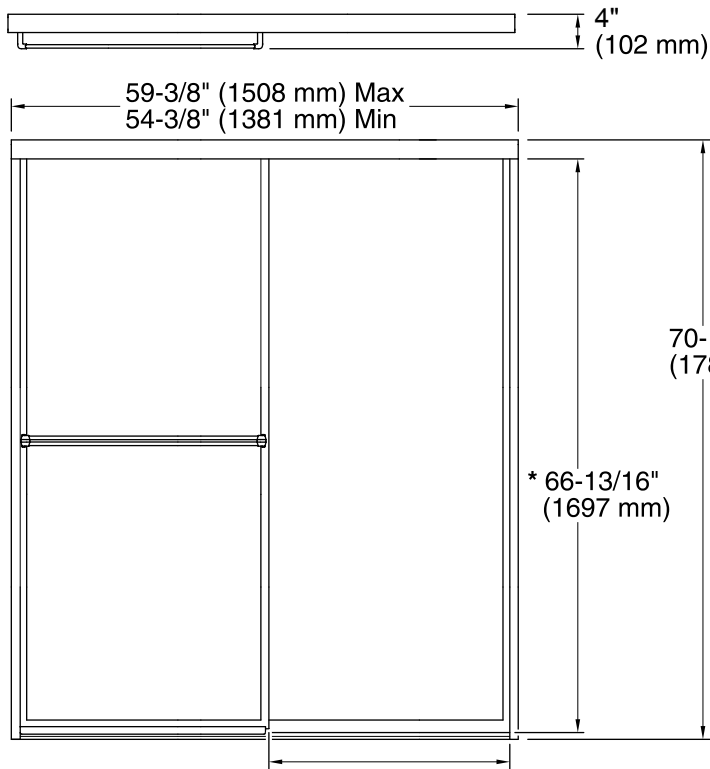

**Features**

- Framed
- 3/16" glass
- ComforTrack technology
- Exterior towel bar
- Out-of-plumb adjustability
- Tempered glass ensures maximum safety and durability
- Anodized aluminum prevents rusting or corrosion

See website for detailed warranty information.

**Available Colors/Finishes**

*Color tiles intended for reference only.*

**Color Code Description**

ADR  
N  
S

\* 28-3/16" (716 mm) Max  
\* 25-11/16" (652 mm) Min

**\* Walk-Through**

**Notes**

Install this product according to the installation guide.

**Technical Information**

All product dimensions are nominal.

Installation type: For shower base installation

Opening style: Sliding/Bypass

Opening Width - Min: 54-3/8" (1381 mm)

Opening Width - Max: 59-3/8" (1508 mm)

Walk-through - Min: 25-11/16" (652 mm)

Walk-through - Max: 28-3/16" (716 mm)

Glass thickness: 3/16" (5 mm)