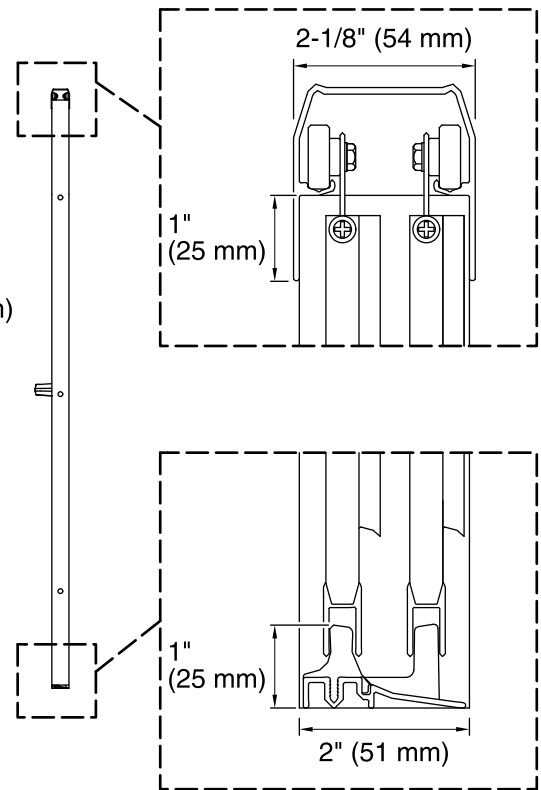

See website for detailed warranty information.

**Available Colors/Finishes**

*Color tiles intended for reference only.*

**Color Code Description**

ADR  
N  
S

\* 28-3/16" (716 mm) Max  
\* 25-11/16" (652 mm) Min

**\* Walk-Through**

**Notes**

Install this product according to the installation guide.

**Technical Information**

All product dimensions are nominal.

Installation type: For shower base installation

Opening style: Sliding/Bypass

Opening Width - Min: 54-3/8" (1381 mm)

Opening Width - Max: 59-3/8" (1508 mm)

Walk-through - Min: 25-11/16" (652 mm)

Walk-through - Max: 28-3/16" (716 mm)

Glass thickness: 3/16" (5 mm)