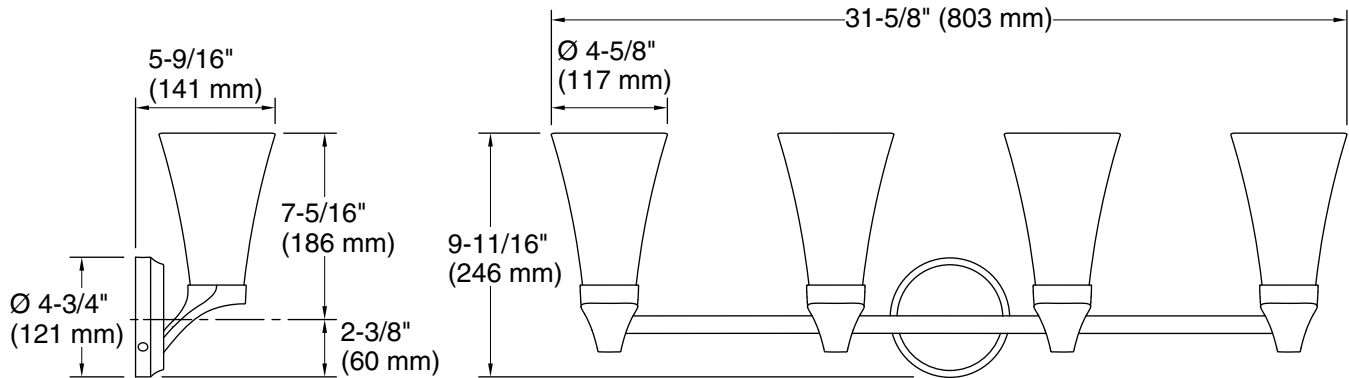

Required Electrical Service

One circuit required.

120 V, 60 Hz

Notes

Install this product according to the installation instructions.

Technical Information

All product dimensions are nominal.

Installation Type:	Wall-mount
Material:	Steel, Glass, Aluminum, Zinc
Number of Lights:	4
Lighting Type:	Socket-based
Socket Type:	E-12 Candelabra
Number of Shades:	4
Shade Type:	Frosted Glass