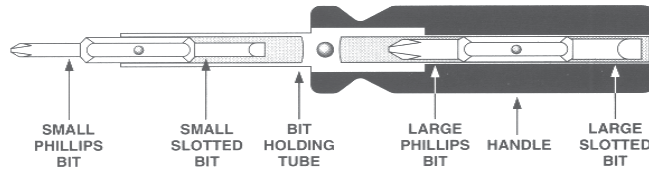

6-in-1 Screwdriver

- 1/4" Hex - 5/16" Hex
- 12 Pack display when ordering a quantity of 12 or more.

PART NUMBER	DESCRIPTION
4208	6-in-1 screwdriver 12 pack
4208-C	Carded screwdriver