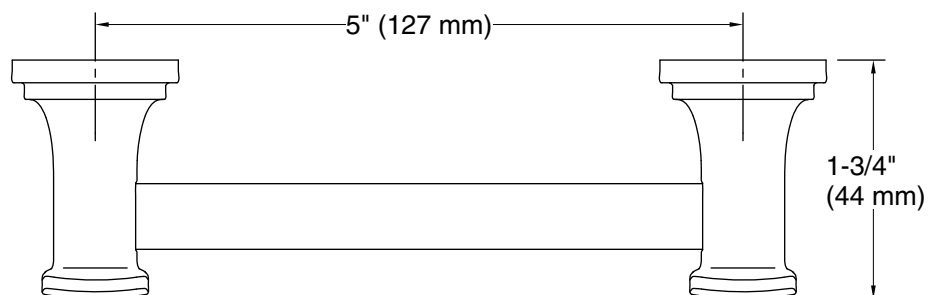

Color	Code	Description
	CP	Polished Chrome
	SN	Vibrant® Polished Nickel
	BN	Vibrant® Brushed Nickel
	BL	Matte Black
	2MB	Vibrant® Brushed Moderne Brass

Technical Information

All product dimensions are nominal.