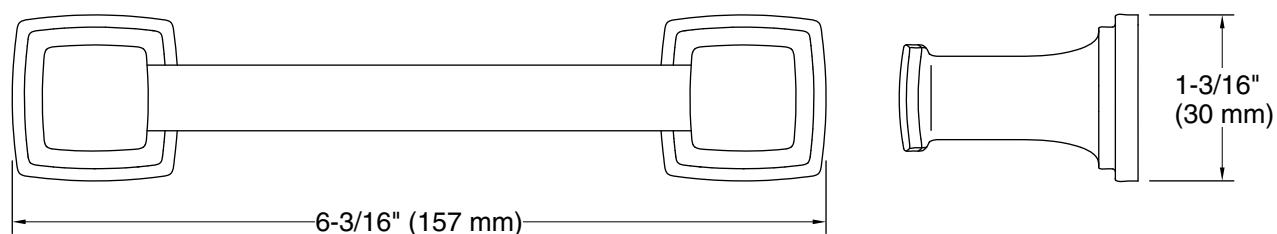

Color	Code	Description
	CP	Polished Chrome
	SN	Vibrant® Polished Nickel
	BN	Vibrant® Brushed Nickel
	BL	Matte Black
	2MB	Vibrant® Brushed Moderne Brass

Technical Information

All product dimensions are nominal.