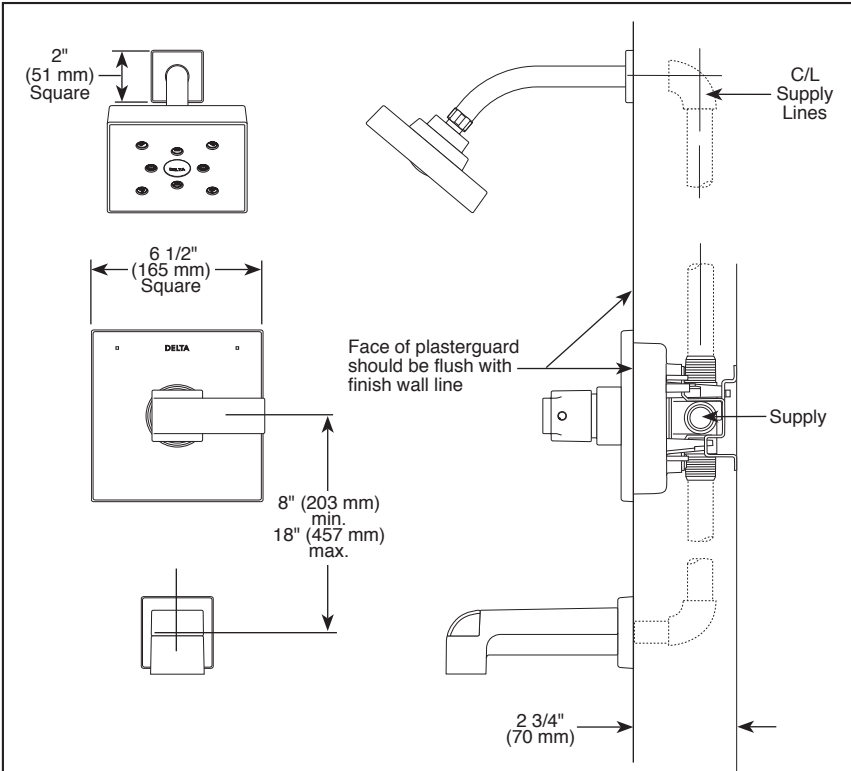

▲ Designate Proper Finish Suffix

RP70171▲ H₂Okinetic Showerhead

H2Okinetic Spray

2 3/4" (70 mm)

5 5/16" (135 mm)

RP51032▲ H₂O Water Efficient Showerhead

H2Okinetic Spray

3 1/4" (83 mm)

4 1/16" (104 mm) Square

RP75435▲ Pull-Up Diverter Tub Spout

2 3/4" (70 mm)

6 1/4" (159 mm)

RP73532▲ Pull-Up Diverter Channel Tub Spout

2 5/8" (67 mm)

9" (229 mm)

RP77991 Available Extension Kit

Delta reserves the right (1) to make changes in specifications and materials, and (2) to change or discontinue models, both without notice or obligation. Dimensions are for reference only. See current full-line price book or www.deltafaucet.com for finish options and product availability.

55 E 111th Street, Indianapolis, Indiana 46280
350 South Edgeware Road, St. Thomas, ON N5P 4L1
© 2016 Masco Corporation of Indiana