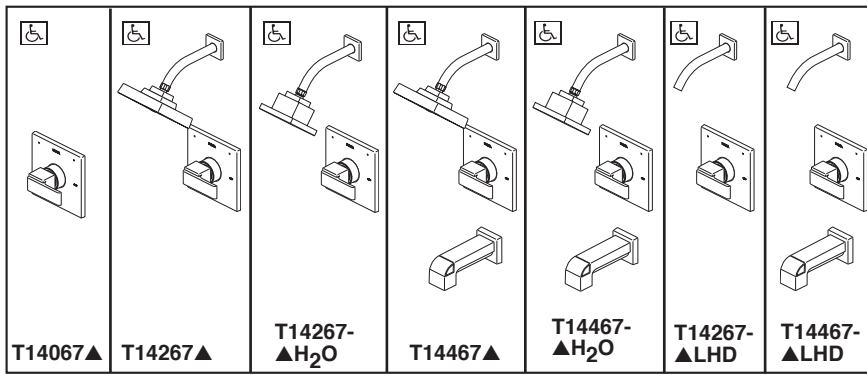

FEATURES:

- Monitor® 14 Series pressure balanced single handle bath mixing valve trim
- Single function H₂Okinetic® Technology showerhead

STANDARD SPECIFICATIONS:

- Maintains a balanced pressure of hot and cold water even when a valve is turned on or off elsewhere in the system.
- For use with MultiChoice® Universal rough valve body. (R10000 Series)
- Temperature only controlled with handle.
- Field adjustable means to limit handle rotation into hot water zone.
- 120° maximum handle rotation.
- All parts replaceable from the front of the valve.
- 2.0 gpm @ 80 PSI for non H₂O models.
- 1.5 gpm @ 80 PSI for H₂O models.
- Red/blue pad print temperature indicators on escutcheon.
- Stem extension kit RP77991 can be ordered to allow for an additional 1 3/4" wall thickness. RP77991 ships with chrome escutcheon screws. For special finishes also order RP12630 escutcheon screws in desired finish.

WARRANTY

- Lifetime limited warranty on parts (other than electronic parts and batteries) and finishes; or, for commercial users, for 5 years from date of purchase.
- 5 year limited warranty on electronic parts (other than batteries); or, for commercial users, for 1 year from the date of purchase. No warranty is provided on batteries.

COMPLIES WITH:

- ASME A112.18.1 / CSA B125.1
- Indicates compliance to ICC/ANSI A117.1 - Valve control only
- EPA WaterSense®

Submitted Model No.: _____

Specific Features: _____