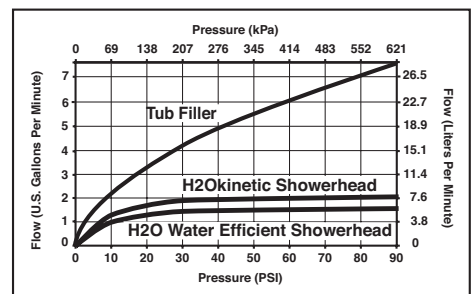

FEATURES:

- Monitor® 14 Series pressure balanced single handle bath mixing valve trim
- Single function H₂Okinetic® Technology showerhead

STANDARD SPECIFICATIONS:

- Maintains a balanced pressure of hot and cold water even when a valve is turned on or off elsewhere in the system.
- For use with MultiChoice® Universal rough valve body. (R10000 Series)
- Temperature only controlled with handle.
- Field adjustable means to limit handle rotation into hot water zone.
- 120° maximum handle rotation.
- All parts replaceable from the front of the valve.
- 2.0 gpm @ 80 PSI for non H₂O models.
- 1.5 gpm @ 80 PSI for H₂O models.
- Red/blue pad print temperature indicators on escutcheon.
- Stem extension kit RP77991 can be ordered to allow for an additional 1 3/4" wall thickness. RP77991 ships with chrome escutcheon screws. For special finishes also order RP12630 escutcheon screws in desired finish.

WARRANTY

- Lifetime limited warranty on parts (other than electronic parts and batteries) and finishes; or, for commercial users, for 5 years from date of purchase.
- 5 year limited warranty on electronic parts (other than batteries); or, for commercial users, for 1 year from the date of purchase. No warranty is provided on batteries.

COMPLIES WITH:

- ASME A112.18.1 / CSA B125.1
- Indicates compliance to ICC/ANSI A117.1 - Valve control only
- EPA WaterSense®

Submitted Model No.: _____

Specific Features: _____