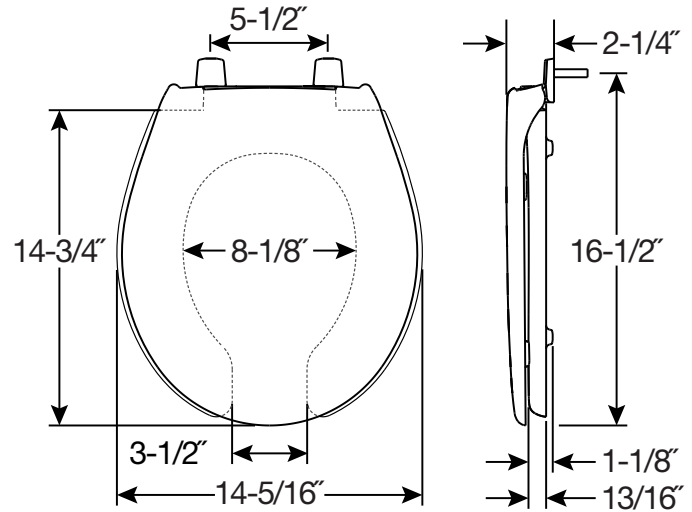

COMMERCIAL HEAVY-DUTY
PLASTIC TOILET SEAT

FEATURES:

- **Top-Tite® Hinges**
Seat installs easily from above the bowl

SPECIFICATIONS:

Size: Round

Material: Plastic

Style: Open Front with Cover

Ring Bumpers: Four

Hinges: Plastic

Hardware: Non-Corroding Hex-Tite™ Bolts and Wing Nuts

Codes & Standards:

Complies with
IAPMO/ANSI Z124.5
Performance Standards
Heavy-Duty Commercial

Proudly Made in the USA

Eco-Friendly