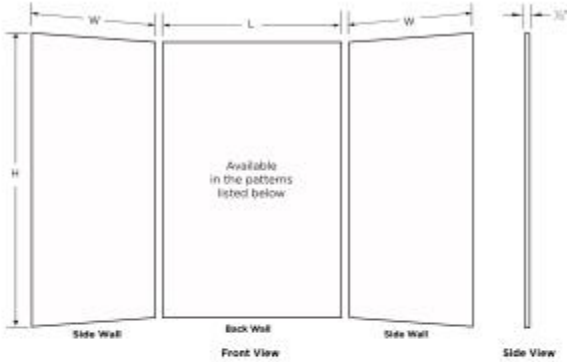

MTMK72-3262 32 x 62 x 72 Swanstone® Metro Subway Tile Glue up T

Model number:

MTMK723262.221

Dimensions: 62" x 32" x 72"

Installation: Glue up

Material: Swanstone®

BUILDER SPECIFICATION DRAWING

3 Piece Wall Kit