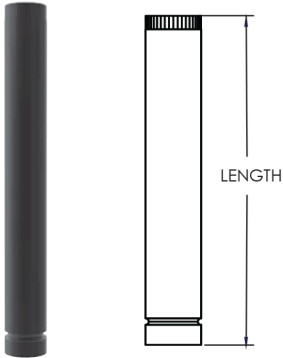

Vertical Termination Extension

Used to extend the vertical termination an additional 1 meter (39") above the roof. Requires a 1 meter (*PPC-P1000) concentric vent length (not included).

SIZE	ORDER #	STOCK #
2" x 4" 60mm x 100mm	2PPS-VTX	810016965
3" x 5" 80mm x 125mm	3PPS-VTX	810016966
4" x 6" 100mm x 150mm	4PPS-VTX	810016967

Concentric Vertical Termination

Use for concentric vertical terminations.

SIZE	ORDER #	STOCK #	A	B	C	D	E
2" x 4" 60mm x 100mm	2PPC-VCT	810005202	50 3/8" 1280mm	16 1/2" 420mm	27" 685mm	1 3/4" 60mm	3 7/8" 100mm
3" x 5" 80mm x 130mm	3PPC-VCT	810005871	53 3/8" 1355mm	16 1/2" 420mm	34" 860mm	2 3/4" 80mm	4 7/8" 125mm
4" x 6" 100mm x 150mm	4PPC-VCT	810005983	68 1/2" 1740mm	16 1/2" 420mm	36 5/8" 930mm	3 3/4" 100mm	5 7/8" 150mm

Concentric Horizontal Termination

Use for concentric horizontal terminations.

SIZE	ORDER #	STOCK #	A	B	C	D
2" x 4" 60mm x 100mm	2PPC-HCT	810005197	23 3/4" 604mm	13 5/8" 347mm	3 7/8" 100mm	2 1/4" 60mm
3" x 5" 80mm x 130mm	3PPC-HCT	810005866	23 1/4" 591mm	11 1/4" 284mm	4 7/8" 125mm	3 1/8" 80mm
4" x 6" 100mm x 150mm	4PPC-HCT	810005978	23 1/4" 591mm	11 1/4" 284mm	5 7/8" 150mm	3 3/4" 100mm

Concentric Horizontal Termination Kit

Use for concentric horizontal terminations. Includes 1 meter concentric vent length, 1 concentric 90° elbow, 1 concentric horizontal termination.

SIZE	ORDER #	STOCK #	A	B	C	WALL STRAPS
2" x 4" 60mm x 100mm	2PPC-HVKA	810005198	44" 1120mm	2" 55mm	3 7/8" 100mm	1
3" x 5" 80mm x 130mm	3PPC-HVKA	810005867	45" 1140mm	2 3/4" 75mm	4 7/8" 125mm	2
4" x 6" 100mm x 150mm	4PPC-HVKA	810005979	46" 1170mm	3 5/8" 95mm	5 7/8" 150mm	2