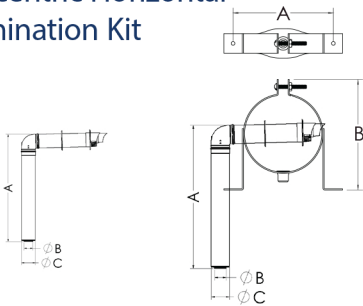

Vertical Termination Extension

Used to extend the vertical termination an additional 1 meter (39") above the roof. Requires a 1 meter (*PPC-P1000) concentric vent length (not included).

SIZE	ORDER #	STOCK #
2" x 4" 60mm x 100mm	2PPS-VTX	810016965
3" x 5" 80mm x 125mm	3PPS-VTX	810016966
4" x 6" 100mm x 150mm	4PPS-VTX	810016967

Concentric Vertical Termination

Use for concentric vertical terminations.

SIZE	ORDER #	STOCK #	A	B	C	D	E
2" x 4" 60mm x 100mm	2PPC-VCT	810005202	50 3/8" 1280mm	16 1/2" 420mm	27" 685mm	1 3/4" 60mm	3 7/8" 100mm
3" x 5" 80mm x 130mm	3PPC-VCT	810005871	53 3/8" 1355mm	16 1/2" 420mm	34" 860mm	2 3/4" 80mm	4 7/8" 125mm
4" x 6" 100mm x 150mm	4PPC-VCT	810005983	68 1/2" 1740mm	16 1/2" 420mm	36 5/8" 930mm	3 3/4" 100mm	5 7/8" 150mm

Concentric Horizontal Termination

Use for concentric horizontal terminations.

SIZE	ORDER #	STOCK #	A	B	C	D
2" x 4" 60mm x 100mm	2PPC-HCT	810005197	23 3/4" 604mm	13 5/8" 347mm	3 7/8" 100mm	2 1/4" 60mm
3" x 5" 80mm x 130mm	3PPC-HCT	810005866	23 1/4" 591mm	11 1/4" 284mm	4 7/8" 125mm	3 1/8" 80mm
4" x 6" 100mm x 150mm	4PPC-HCT	810005978	23 1/4" 591mm	11 1/4" 284mm	5 7/8" 150mm	3 3/4" 100mm

Concentric Horizontal Termination Kit

Use for concentric horizontal terminations. Includes 1 meter concentric vent length, 1 concentric 90° elbow, 1 concentric horizontal termination.

SIZE	ORDER #	STOCK #	A	B	C	WALL STRAPS
2" x 4" 60mm x 100mm	2PPC-HVKA	810005198	44" 1120mm	2" 55mm	3 7/8" 100mm	1
3" x 5" 80mm x 130mm	3PPC-HVKA	810005867	45" 1140mm	2 3/4" 75mm	4 7/8" 125mm	2
4" x 6" 100mm x 150mm	4PPC-HVKA	810005979	46" 1170mm	3 5/8" 95mm	5 7/8" 150mm	2