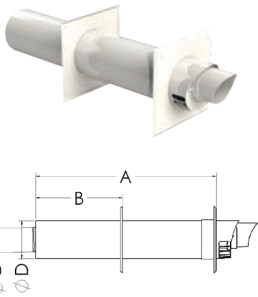

Vertical Termination Extension

Used to extend the vertical termination an additional 1 meter (39") above the roof. Requires a 1 meter (*PPC-P1000) concentric vent length (not included).

SIZE	ORDER #	STOCK #
2" x 4" 60mm x 100mm	2PPS-VTX	810016965
3" x 5" 80mm x 125mm	3PPS-VTX	810016966
4" x 6" 100mm x 150mm	4PPS-VTX	810016967

Concentric Vertical Termination

Use for concentric vertical terminations.

SIZE	ORDER #	STOCK #	A	B	C	D	E
2" x 4" 60mm x 100mm	2PPC-VCT	810005202	50 3/8" 1280mm	16 1/2" 420mm	27" 685mm	1 3/4" 60mm	3 7/8" 100mm
3" x 5" 80mm x 130mm	3PPC-VCT	810005871	53 3/8" 1355mm	16 1/2" 420mm	34" 860mm	2 3/4" 80mm	4 7/8" 125mm
4" x 6" 100mm x 150mm	4PPC-VCT	810005983	68 1/2" 1740mm	16 1/2" 420mm	36 5/8" 930mm	3 3/4" 100mm	5 7/8" 150mm

Concentric Horizontal Termination

Use for concentric horizontal terminations.

SIZE	ORDER #	STOCK #	A	B	C	D
2" x 4" 60mm x 100mm	2PPC-HCT	810005197	23 3/4" 604mm	13 5/8" 347mm	3 7/8" 100mm	2 1/4" 60mm
3" x 5" 80mm x 130mm	3PPC-HCT	810005866	23 1/4" 591mm	11 1/4" 284mm	4 7/8" 125mm	3 1/8" 80mm
4" x 6" 100mm x 150mm	4PPC-HCT	810005978	23 1/4" 591mm	11 1/4" 284mm	5 7/8" 150mm	3 3/4" 100mm

Concentric Horizontal Termination Kit

Use for concentric horizontal terminations. Includes 1 meter concentric vent length, 1 concentric 90° elbow, 1 concentric horizontal termination.

SIZE	ORDER #	STOCK #	A	B	C	WALL STRAPS
2" x 4" 60mm x 100mm	2PPC-HVKA	810005198	44" 1120mm	2" 55mm	3 7/8" 100mm	1
3" x 5" 80mm x 130mm	3PPC-HVKA	810005867	45" 1140mm	2 3/4" 75mm	4 7/8" 125mm	2
4" x 6" 100mm x 150mm	4PPC-HVKA	810005979	46" 1170mm	3 5/8" 95mm	5 7/8" 150mm	2