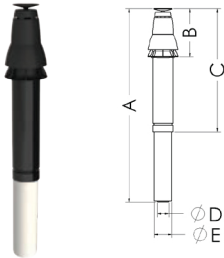

Vertical Termination Extension

Used to extend the vertical termination an additional 1 meter (39") above the roof. Requires a 1 meter (*PPC-P1000) concentric vent length (not included).

SIZE	ORDER #	STOCK #
2" x 4" 60mm x 100mm	2PPS-VTX	810016965
3" x 5" 80mm x 125mm	3PPS-VTX	810016966
4" x 6" 100mm x 150mm	4PPS-VTX	810016967

Concentric Vertical Termination

Use for concentric vertical terminations.

SIZE	ORDER #	STOCK #	A	B	C	D	E
2" x 4" 60mm x 100mm	2PPC-VCT	810005202	50 3/8" 1280mm	16 1/2" 420mm	27" 685mm	1 3/4" 60mm	3 7/8" 100mm
3" x 5" 80mm x 130mm	3PPC-VCT	810005871	53 3/8" 1355mm	16 1/2" 420mm	34" 860mm	2 3/4" 80mm	4 7/8" 125mm
4" x 6" 100mm x 150mm	4PPC-VCT	810005983	68 1/2" 1740mm	16 1/2" 420mm	36 5/8" 930mm	3 3/4" 100mm	5 7/8" 150mm

Concentric Horizontal Termination

Use for concentric horizontal terminations.

SIZE	ORDER #	STOCK #	A	B	C	D
2" x 4" 60mm x 100mm	2PPC-HCT	810005197	23 3/4" 604mm	13 5/8" 347mm	3 7/8" 100mm	2 1/4" 60mm
3" x 5" 80mm x 130mm	3PPC-HCT	810005866	23 1/4" 591mm	11 1/4" 284mm	4 7/8" 125mm	3 1/8" 80mm
4" x 6" 100mm x 150mm	4PPC-HCT	810005978	23 1/4" 591mm	11 1/4" 284mm	5 7/8" 150mm	3 3/4" 100mm

Concentric Horizontal Termination Kit

Use for concentric horizontal terminations. Includes 1 meter concentric vent length, 1 concentric 90° elbow, 1 concentric horizontal termination.

SIZE	ORDER #	STOCK #	A	B	C	WALL STRAPS
2" x 4" 60mm x 100mm	2PPC-HVKA	810005198	44" 1120mm	2" 55mm	3 7/8" 100mm	1
3" x 5" 80mm x 130mm	3PPC-HVKA	810005867	45" 1140mm	2 3/4" 75mm	4 7/8" 125mm	2
4" x 6" 100mm x 150mm	4PPC-HVKA	810005979	46" 1170mm	3 5/8" 95mm	5 7/8" 150mm	2