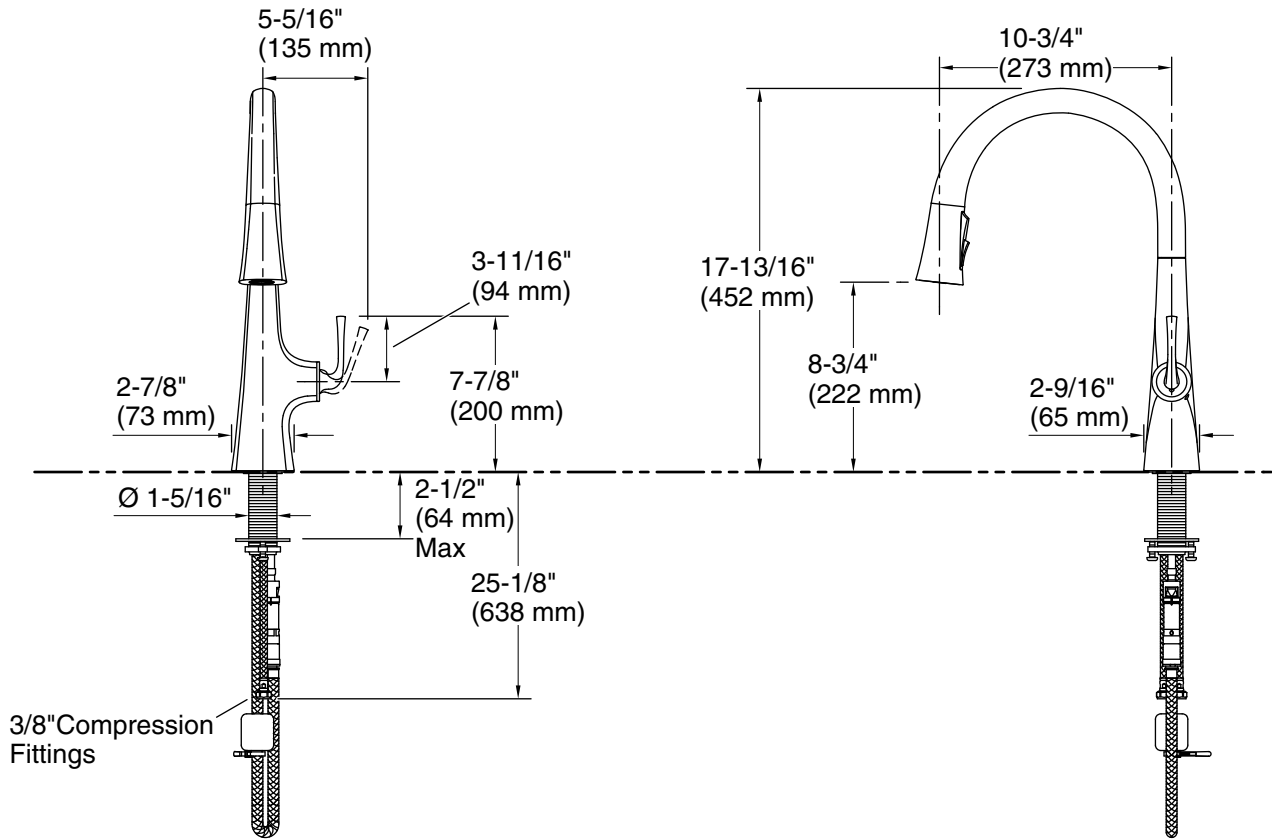

## Adapters, Rough-in and Extension Kits

1012715 Range: 2-1/2" (64 mm) - 4-5/8" (118 mm)

### Technical Information

All product dimensions are nominal.

Drain included: No

### Spout:

Spout reach: 10-3/4" (273 mm)