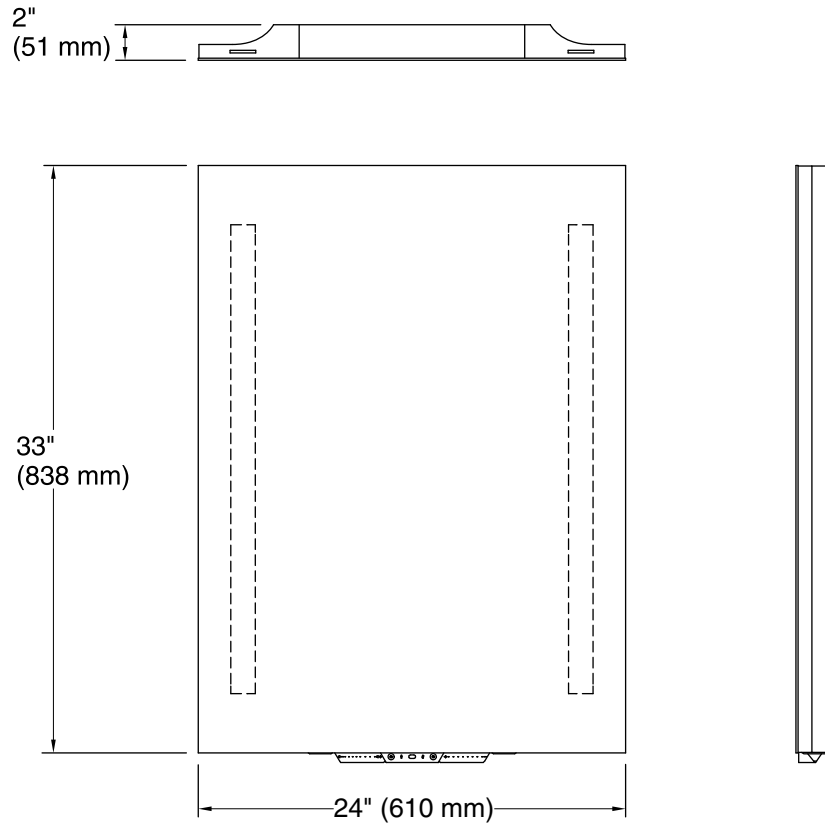

Required Electrical Service

One dedicated circuit required, protected with Class A Ground-Fault Circuit-Interrupter (GFCI) or Residual Current Device (RCD).

Lights: 120 V, 15 A, 60 Hz

Technical Information

All product dimensions are nominal.

Mirror type: Wall-mount

Bluetooth® range: 33 ft (0.8 m)

Bluetooth® version: 4.0

Electrical component rating: Lights: 120 V, 0.3 A, 60 Hz, 36 W

Notes

Install this product according to the installation instructions.

Select the type of fastener based on the wall material. A minimum 20 lb (9.07 kg) load bearing fastener is recommended.

Install the fastener to a stud to avoid possible property and product damage.