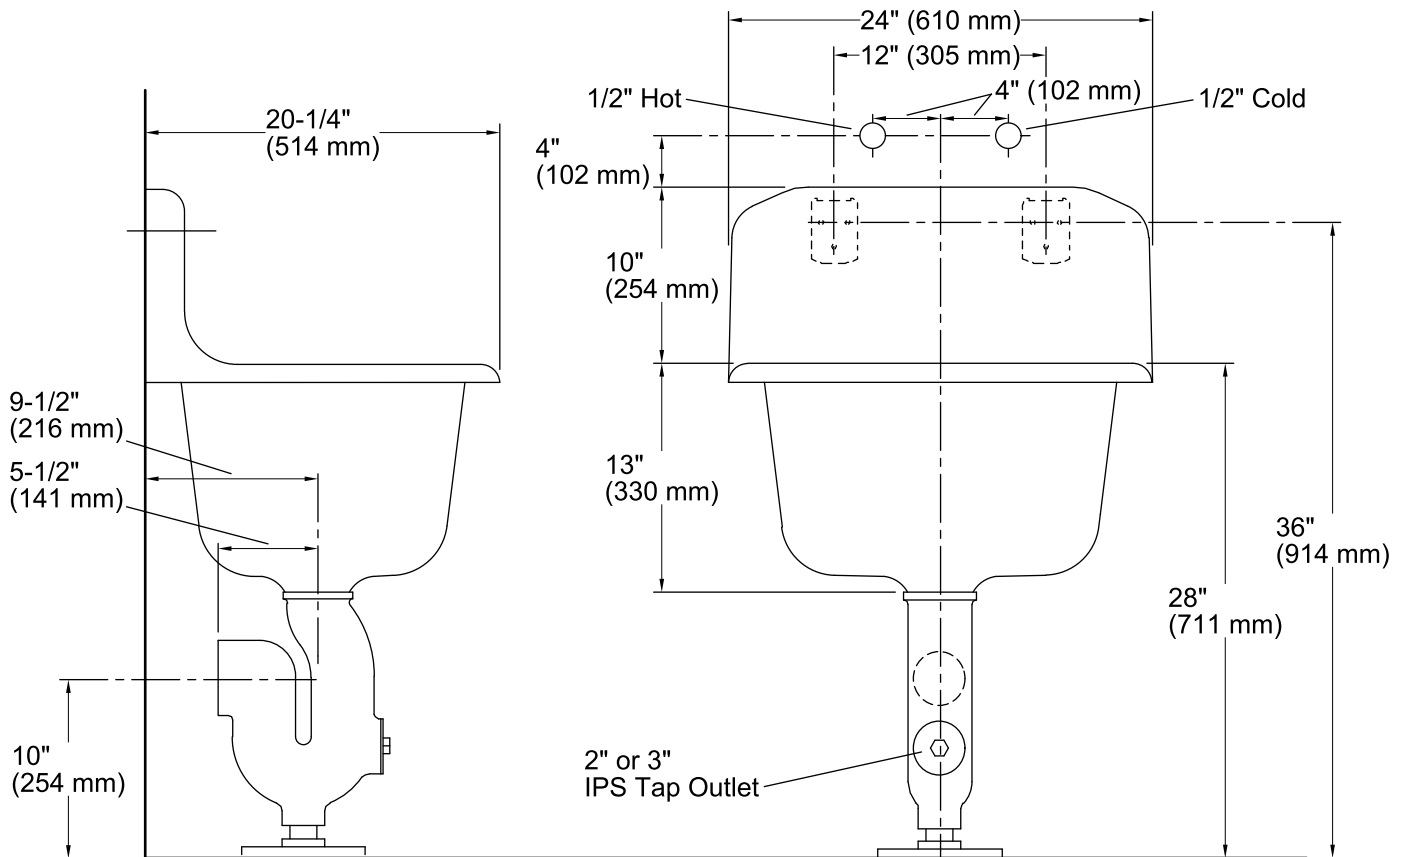

Technical Information

All product dimensions are nominal.

Bowl configuration:	Single
Installation:	Wall-mount
Bowl area (Only)	Width: 20" (508 mm) Bowl depth: 16" (406 mm) Water depth: 12" (305 mm)
Drain hole:	2-7/8" (73 mm)

Notes

Install this product according to the installation guide.