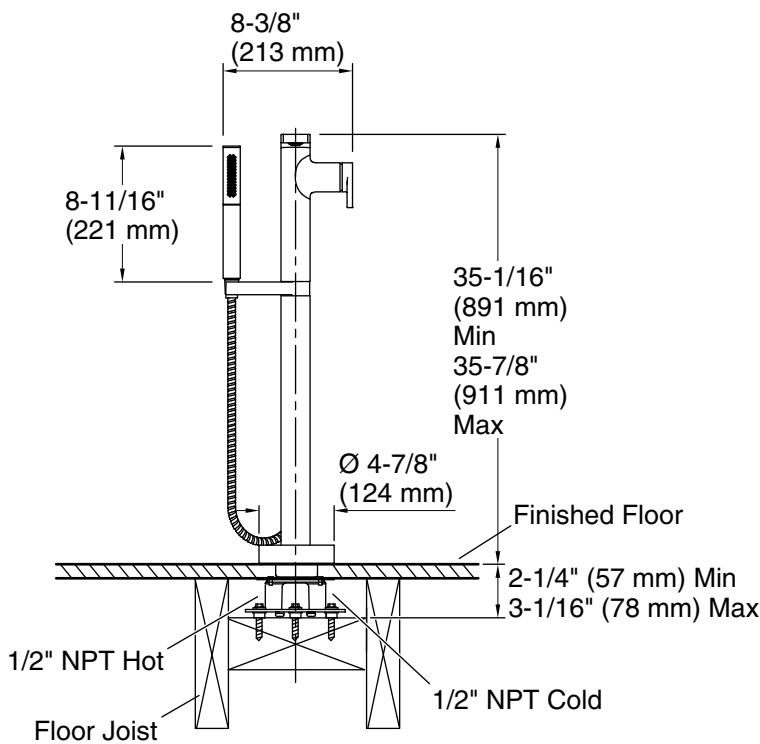

Technical Information

All product dimensions are nominal.

Faucet:

Flow rate: 7.5 gal/min (28.4 l/min)

Pressure: 45 psi (3.1 bar)

Drain included: No

Spout:

Spout reach: 8-1/4" (210 mm)

Adequate floor space is required. The wood support must be a minimum of 2" (51 mm) thick by 6" (152 mm) wide. 2x6 lumber is NOT adequate for this application.

Concrete can be used as the floor support. Requires a 3/16" masonry drill bit and six 1/4" x 1-3/4" concrete screws, which are not included.