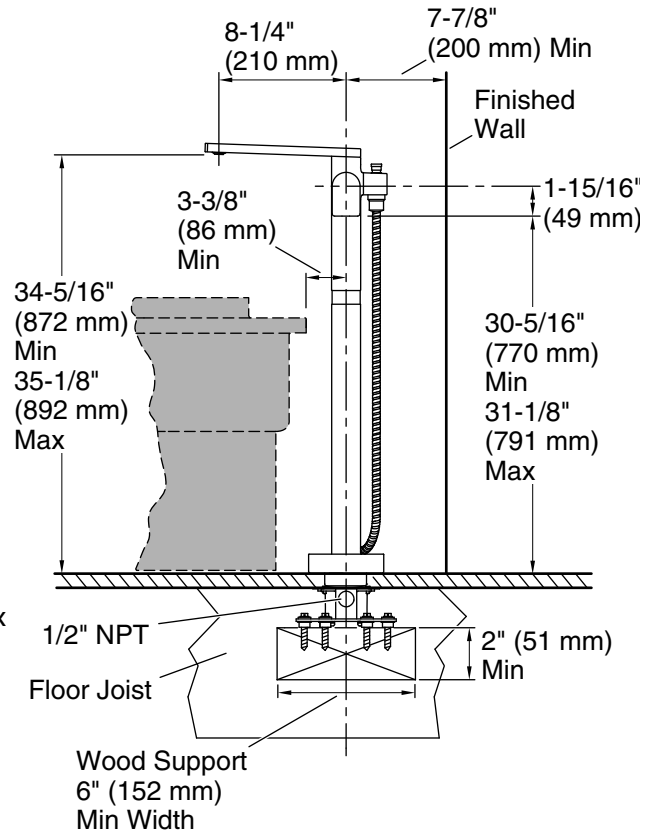

Technical Information

All product dimensions are nominal.

Faucet:

Flow rate: 7.5 gal/min (28.4 l/min)

Pressure: 45 psi (3.1 bar)

Drain included: No

Spout:

Spout reach: 8-1/4" (210 mm)

Adequate floor space is required. The wood support must be a minimum of 2" (51 mm) thick by 6" (152 mm) wide. 2x6 lumber is NOT adequate for this application.

Concrete can be used as the floor support. Requires a 3/16" masonry drill bit and six 1/4" x 1-3/4" concrete screws, which are not included.