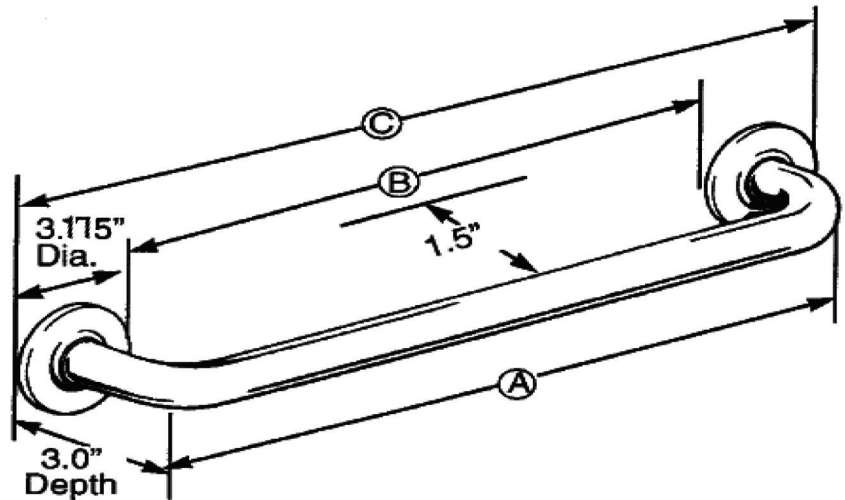

Home Care Technical Specification

1 1/2" Grab Bars – Concealed Screw

8900

Stock Numbers:

- ❑ **8912, R8912W – 12" Grab Bar**
Satin Finish
1 1/2" Bar, Concealed Screw Mounting
- ❑ **R8916, R8916W – 16" Grab Bar**
Satin or White Finish
1 1/2" Bar, Concealed Screw Mounting
- ❑ **R8918, R8918W, LR8918W – 18" Grab Bar**
Satin or White Finish
1 1/2" Bar, Concealed Screw Mounting
- ❑ **R8924, R8924W, LR8924W – 24" Grab Bar**
Satin or White Finish
1 1/2" Bar, Concealed Screw Mounting
- ❑ **R8930, R8930W – 30" Grab Bar**
Satin or White Finish
1 1/2" Bar, Concealed Screw Mounting
- ❑ **R8932, R8932W – 32" Grab Bar**
Satin Finish, White Finish
1 1/2" Bar, Concealed Screw Mounting
- ❑ **R8936, R8936W – 36" Grab Bar**
Satin or White Finish
1 1/2" Bar, Concealed Screw Mounting
- ❑ **8942, R8942W – 42" Grab Bar**
Satin or White Finish
1 1/2" Bar, Concealed Screw Mounting
- ❑ **DN8948, R8948W – 48" Grab Bar**
Satin Finish, White Finish
1 1/2" Bar, Concealed Screw Mounting

Dimensions:

	A	B	C
8912	12"	8.175	15.25
8916	16"	12.175	19.25
8918	18"	14.175	21.25
8924	24"	20.175	27.25
8930	30"	26.175	33.25
8932	32"	28.175	35.25
8936	36"	32.175	39.25
8942	42"	38.175	45.25
8948	48"	44.175	51.25

Materials:

1 1/2" **grab bar** rods are formed from type 304 stainless steel tubing.
12" – 42" length is 20 gauge
48" length is 18 gauge

Compliance:

- ADA, ANSI, ASTM, CSA
- Tested to 500 lbs. pull

Installation Instructions: