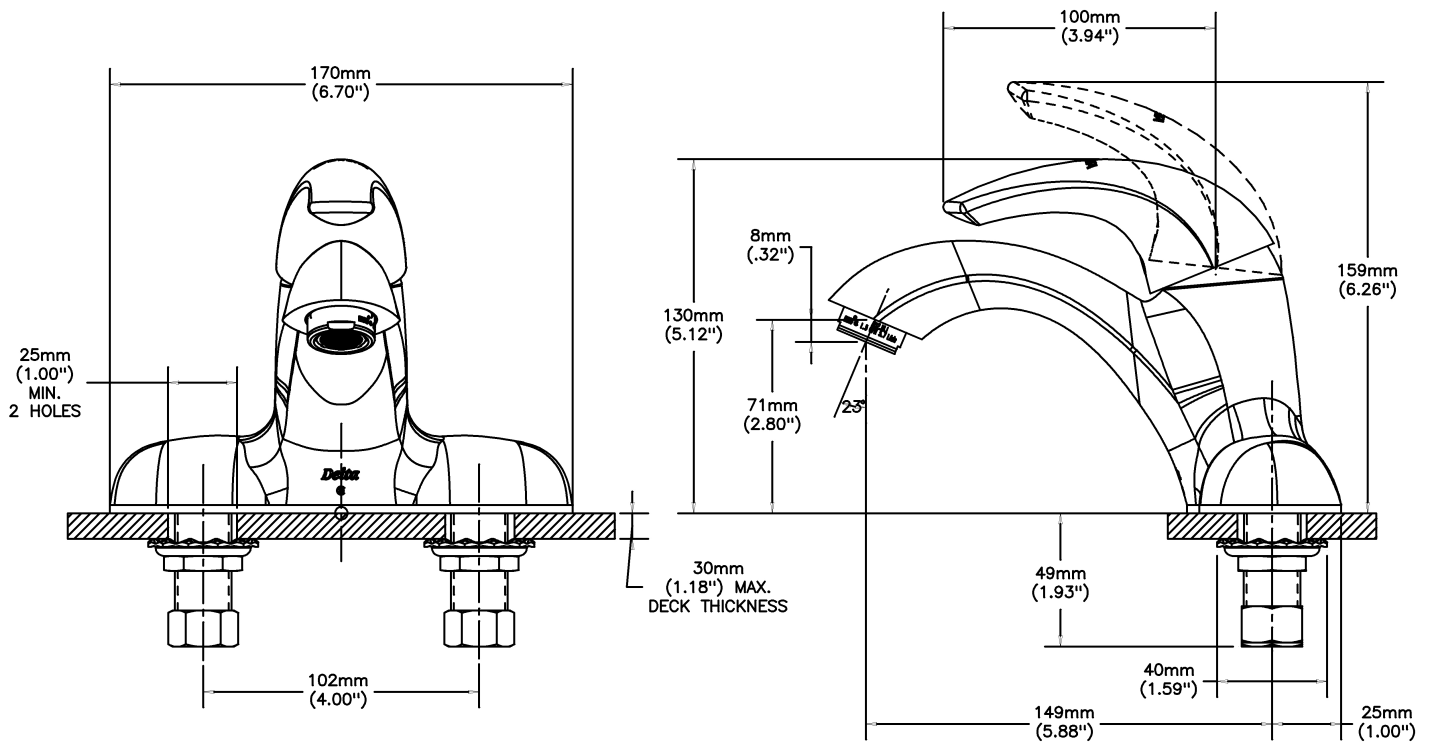

#### SPECIFICATION:

- CAST BRASS
- Ceramic cartridge with rotational limit stop
- Metal hold-down package
- 102mm (4") Centerset Less Pop-up (No Pop-up hole)
- Chrome Finish
- Outlet#: 3 - Vandal Resistant 1.5 gpm (5.7L/min) Flow Control Aerator
- Handle#: 1 - Vandal Resistant 89mm(3 1/2") lever handle - ADA compliant-colour indexed

#### OPERATION:

- Not Available

*(Dimensional drawing on following page)*

Delta reserves the right (1) to make changes to specifications and materials, and (2) to change or discontinue models, both without notice or obligation. Dimensions are for reference. Measurement may vary plus or minus 6mm(0.25"). Mounting locations are suggested only. Check with local codes for requirements in your area. This spec was produced July 24, 2018.

INLET FOR 3/8" OR 1/2" FLEXIBLE RISER  
OR 1/2-14 NPSM COUPLING NUT (NOT SUPPLIED)

Delta reserves the right (1) to make changes to specifications and materials, and (2) to change or discontinue models, both without notice or obligation. Dimensions are for reference. Measurement may vary plus or minus 6mm(0.25"). Mounting locations are suggested only. Check with local codes for requirements in your area. This spec was produced July 24, 2018.