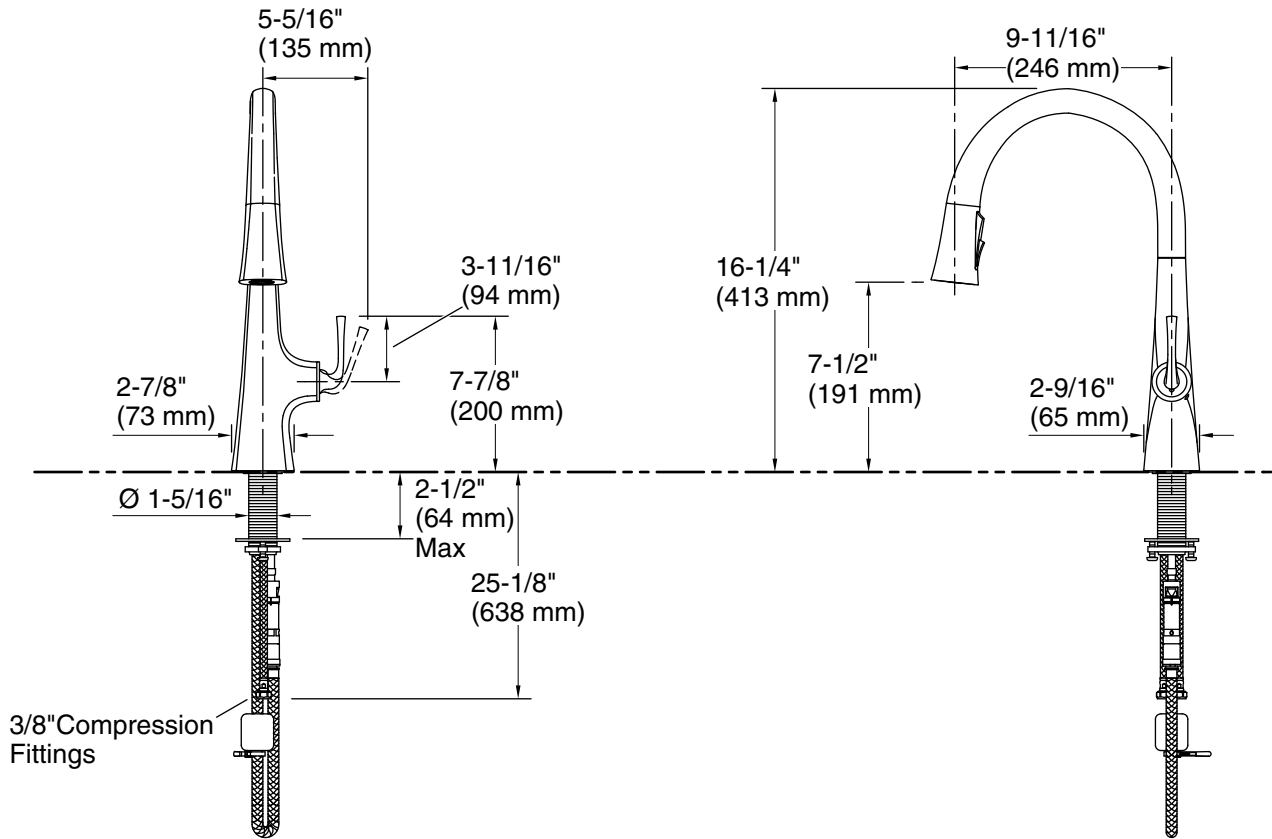

### Adapters, Rough-in and Extension Kits

1012715 Range: 2-1/2" (64 mm) -  
4-5/8" (118 mm)

## Technical Information

All product dimensions are nominal.

Drain included: No

### Spout:

Spout reach: 9-11/16" (246 mm)