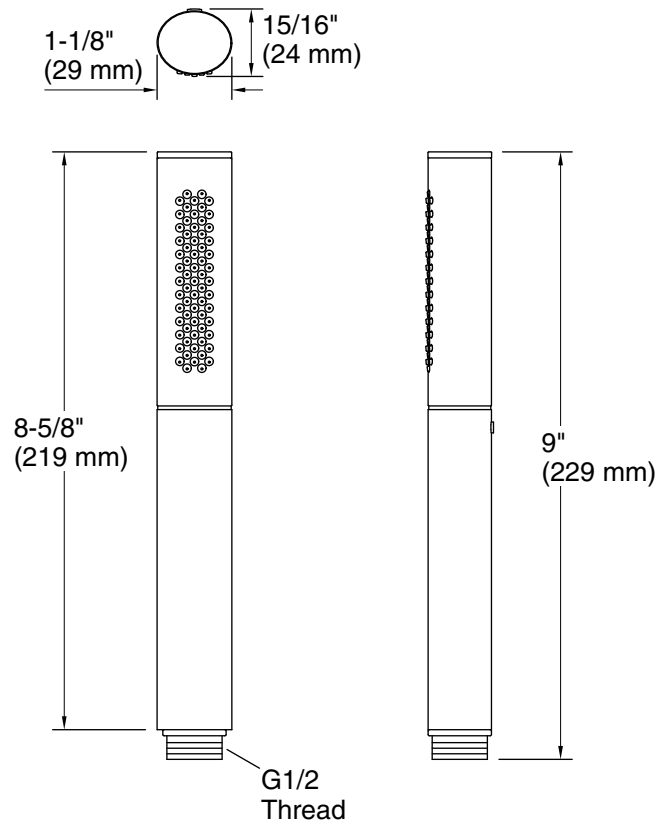

Technical Information

All product dimensions are nominal.

Drain included: No

Handshower:

Rated maximum flow: 1.75 gal/min (6.6 l/min)

Pressure: 80 psi (5.5 bar)

Notes

For use with automatic compensating valves rated at 1.5 gal/min (5.7 l/min) or less.

Install this product according to the installation instructions.

Plumbing codes require an atmospheric vacuum breaker (such as Kohler Model K-9660) be installed in-line with handshowers. Please consult local plumbing codes.

OBC compliant when installed to the specific requirements of these regulations.