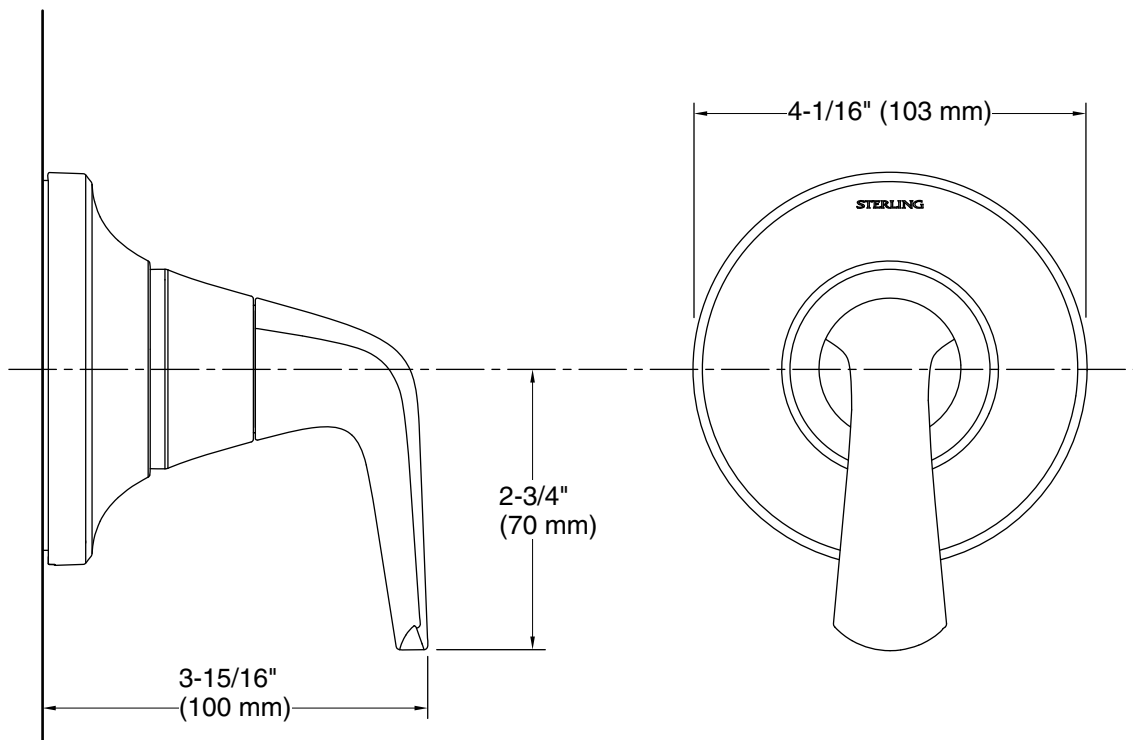

**Technical Information**

All product dimensions are nominal.

**Spout:**

**Notes**

Install this product according to the installation guide.

ADA, OBC, CSA B651 compliant when installed to the specific requirements of these regulations.