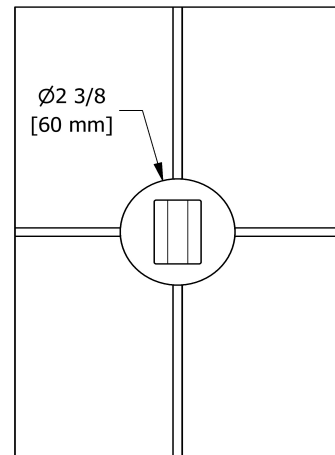

Sizes, models and finishes may differ from those presented.

Warranty

This **Riobel Inc.** product you have purchased carries a Limited Lifetime Warranty on the chrome, PVD finish, blacks and all working parts and is guaranteed from the initial purchase date against all manufacturing defects. All other finishes, including plastic components, are guaranteed for one year. All electric and/or electronic parts are covered by a 5-year limited warranty.

Customer Service

Ontario, West Canada : 888-287-5354 Quebec, Maritimes, United States : 866-473-8442

2020.11.30