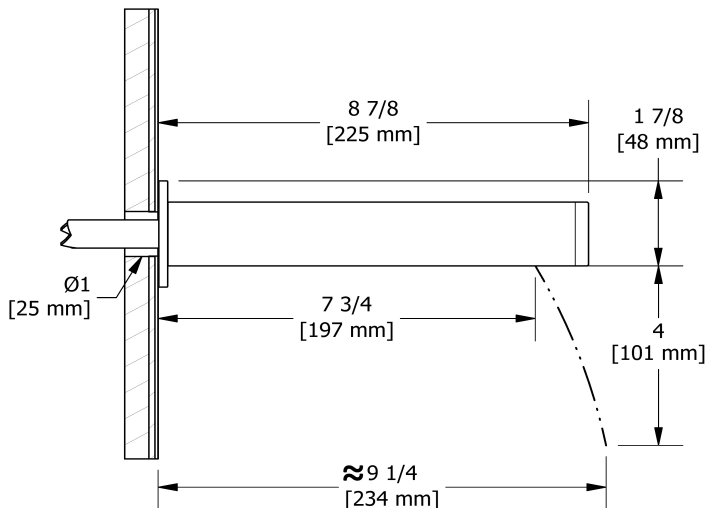

Sizes, models and finishes may differ from those presented.

Warranty

This **Riobel Inc.** product you have purchased carries a Limited Lifetime Warranty on the chrome, PVD finish, blacks and all working parts and is guaranteed from the initial purchase date against all manufacturing defects. All other finishes, including plastic components, are guaranteed for one year. All electric and/or electronic parts are covered by a 5-year limited warranty.

Customer Service

Ontario, West Canada : 888-287-5354 Quebec, Maritimes, United States : 866-473-8442

2020.11.30