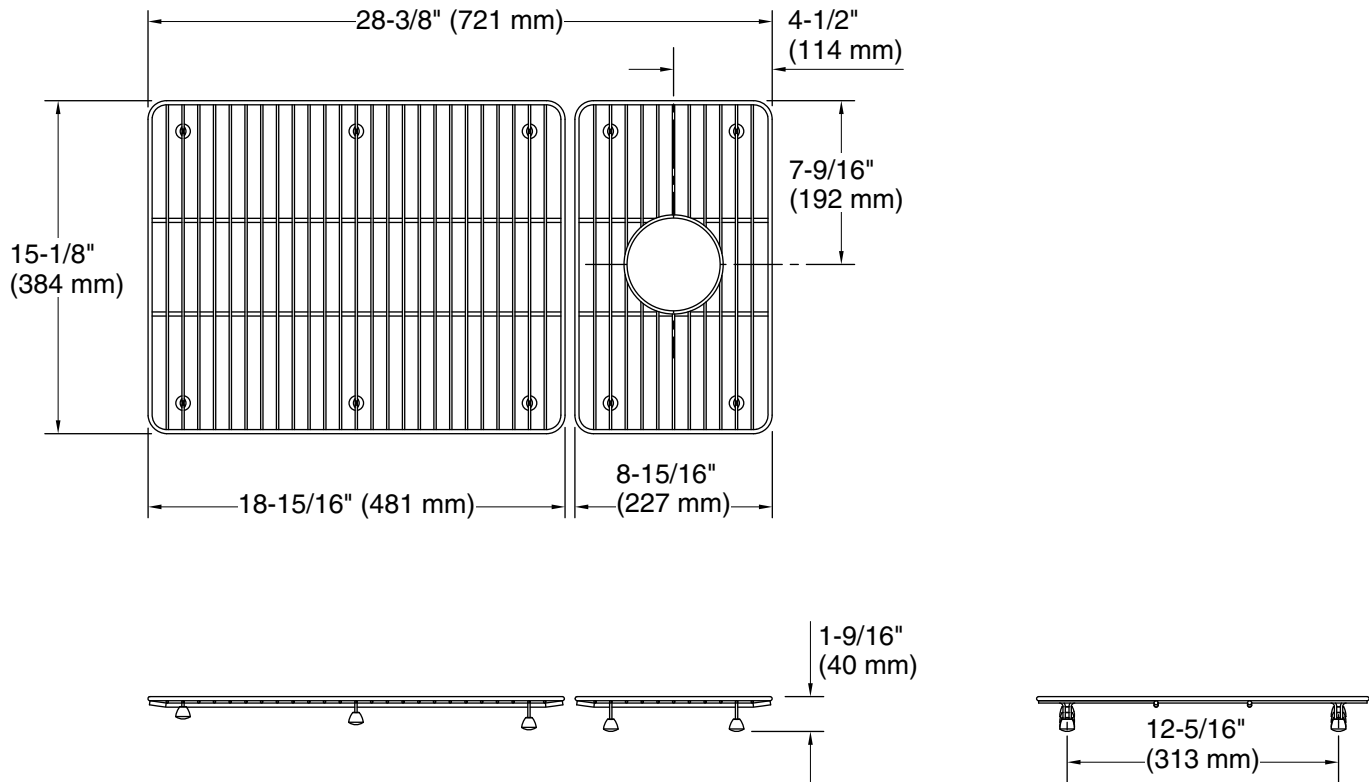

## Technical Information

All product dimensions are nominal.

Material: Stainless Steel