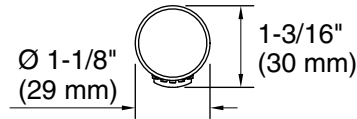

Technical Information

All product dimensions are nominal.

Drain included: No

Handshower:

Rated maximum flow: 1.75 gal/min (6.6 l/min)

Pressure: 80 psi (5.5 bar)

Notes

For use with automatic compensating valves rated at 1.5 gal/min (5.7 l/min) or less.

Install this product according to the installation instructions.

Plumbing codes may require that a vacuum breaker be installed in-line to handshowers.

Please consult local plumbing codes.

OBC compliant when installed to the specific requirements of these regulations.