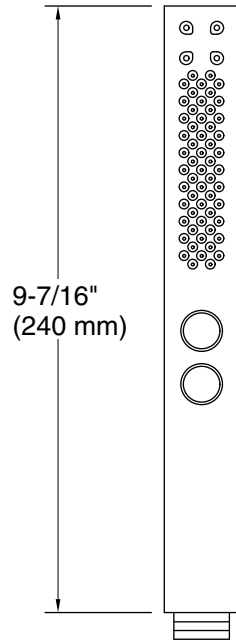

Technical Information

All product dimensions are nominal.

Drain included: No

Handshower:

Rated maximum flow: 1.75 gal/min (6.6 l/min)

Pressure: 80 psi (5.5 bar)

Notes

For use with automatic compensating valves rated at 1.5 gal/min (5.7 l/min) or less.

Install this product according to the installation instructions.

Plumbing codes may require that a vacuum breaker be installed in-line to handshowers.

Please consult local plumbing codes.

OBC compliant when installed to the specific requirements of these regulations.