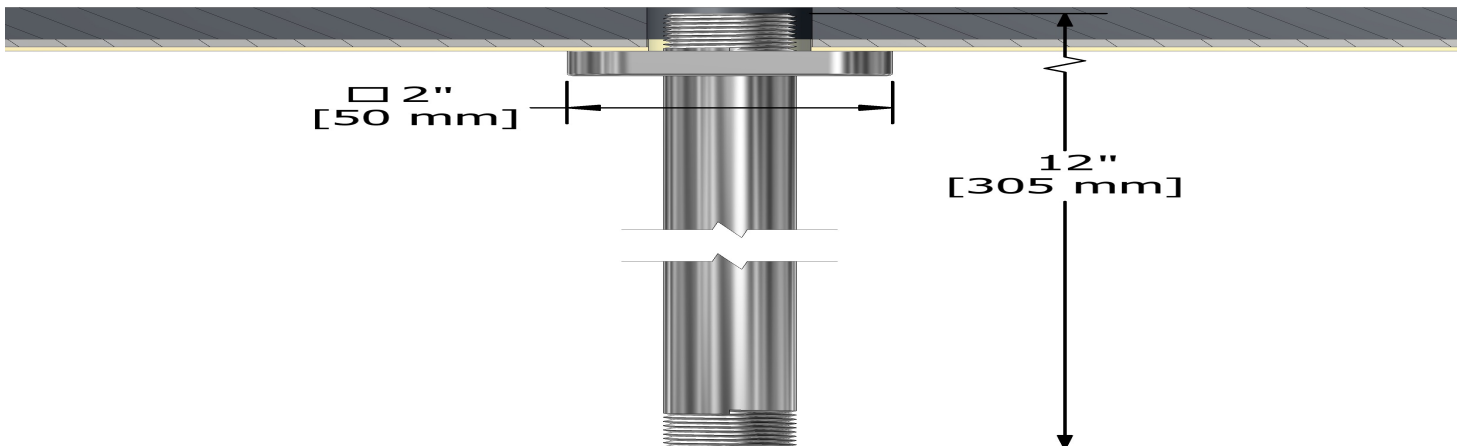

30 cm (12") vertical shower arm

577

Specifications

Descriptions

- 1/2" inlet male NPT
- Shower arm with Salome flange with set screw

Available colors

- C : Chrome
- PN : Polished Nickel (PVD)

Sizes, models and finishes may differ from thoses presented.