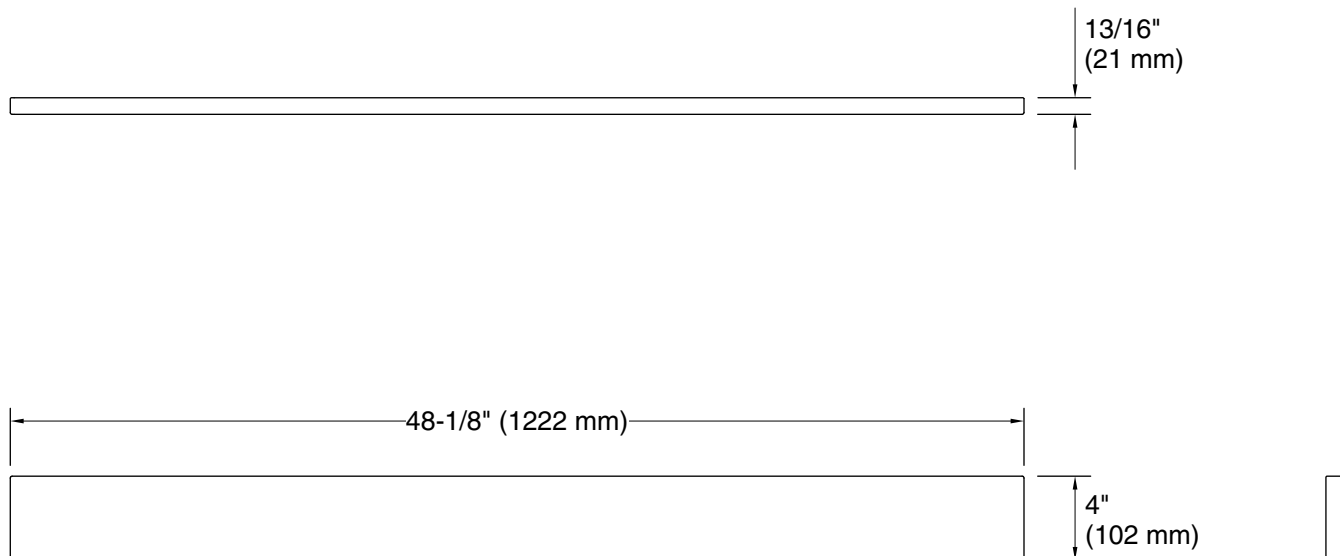

4" x 48" quartz backsplash
K-25817

Features

- Quartz backsplash adds beauty and long-lasting durability to bathroom vanity.
- For use with KOHLER 48" vanity sets.
- Includes one panel.
- Optional 18" side splash available (K-25819, sold separately).

Codes/Standards

None Applicable

KOHLER® One-Year Limited Warranty

See website for detailed warranty information.

4" x 48" quartz backsplash
K-25817

Technical Information

All product dimensions are nominal.

Material: Quartz