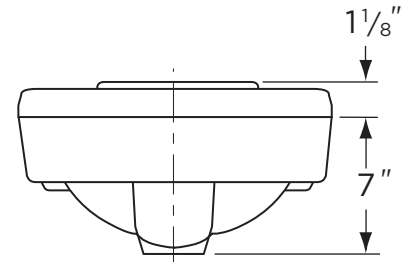

VITREOUS CHINA

LAVATORY
12-354

LAVATORIES

TOILETS

BIDETS / URINALS

CAST IRON

WEST POINT™ SPACE SAVER Ledge Type

Features:

- 14" x 12" Wall-Hung Lavatory
- 4" Faucet Centers
- 12" x 7 3/4" Bowl
- Two Integral Self-Draining Soap Dishes
- Front Overflow
- Fast Aligning One-Piece Wall Hanger

Dimensions:

Height 8 1/8"
 Width 14"
 Depth 12"
 Shipping Weight 19 lbs

Job Name	
Date	
Model Specified	
Quantity	
Customer	
Contractor	
Architect/engineer	

www.gerberonline.com

WEST POINT™ SPACE SAVER

12-354
Ledge Type

NOTES:
All dimensions are in inches.
Illustrations may not be drawn to scale.
PLUMBERS NOTE:
Provide suitable reinforcement for all wall supports.