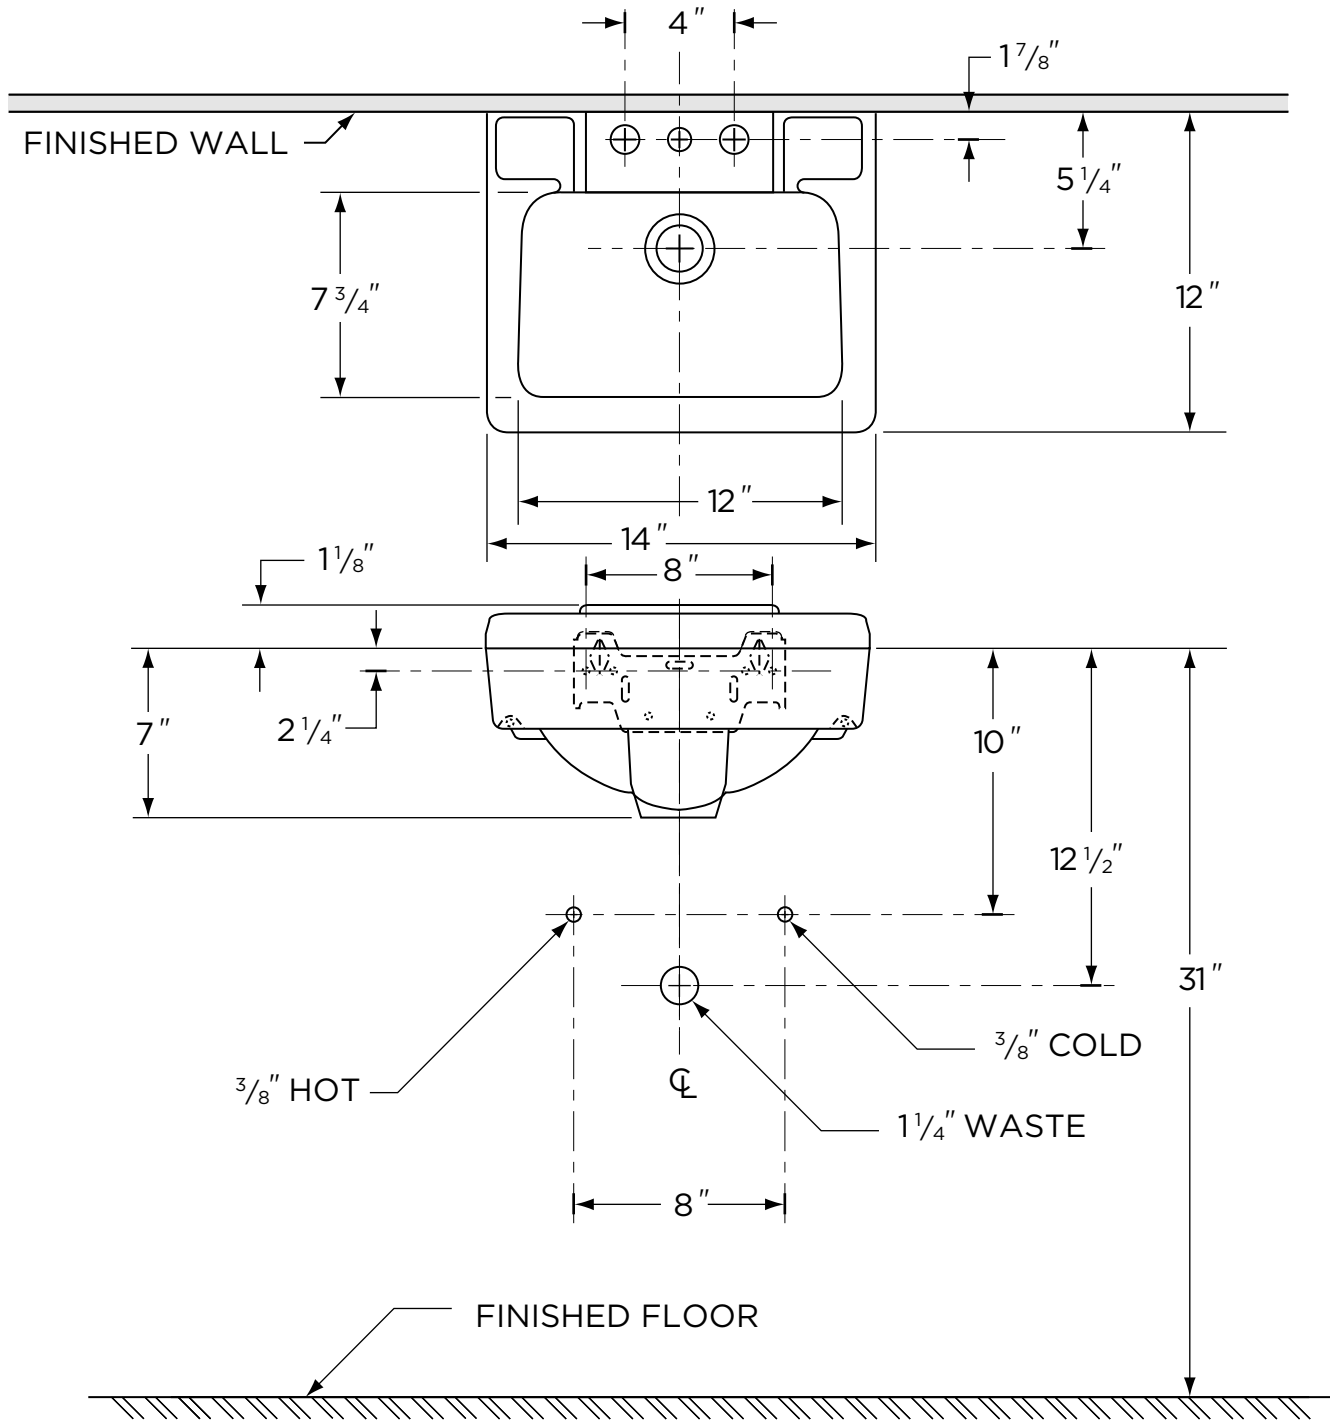

- 14" x 12" Wall-Hung Lavatory
- 4" Faucet Centers
- 12" x 7 3/4" Bowl
- Two Integral Self-Draining Soap Dishes
- Front Overflow
- Fast Aligning One-Piece Wall Hanger

Dimensions:

Height 8 1/8"
 Width 14"
 Depth 12"
 Shipping Weight 19 lbs

Job Name	
Date	
Model Specified	
Quantity	
Customer	
Contractor	
Architect/engineer	

www.gerberonline.com

WEST POINT™ SPACE SAVER

12-354
Ledge Type

NOTES:
All dimensions are in inches.
Illustrations may not be drawn to scale.
PLUMBERS NOTE:
Provide suitable reinforcement for all wall supports.

IMPORTANT:
Dimensions of fixtures are nominal and may vary within the range of tolerances established by ASME Standard A 112.19.2.