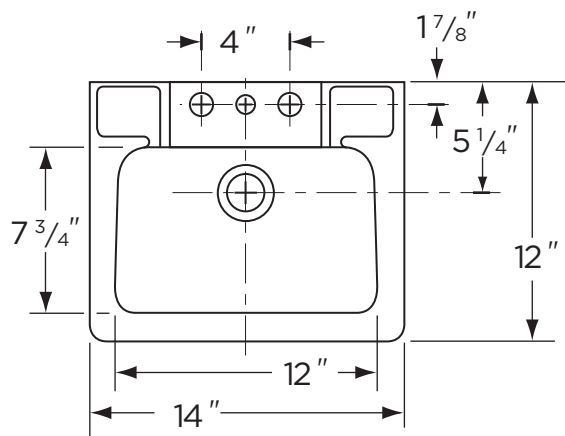

VITREOUS CHINA

LAVATORY
12-354

LAVATORIES

TOILETS

BIDETS / URINALS

CAST IRON

WEST POINT™ SPACE SAVER Ledge Type

Features:

- 14" x 12" Wall-Hung Lavatory
- 4" Faucet Centers
- 12" x 7 3/4" Bowl
- Two Integral Self-Draining Soap Dishes
- Front Overflow
- Fast Aligning One-Piece Wall Hanger

Dimensions:

Height 8 1/8"
 Width 14"
 Depth 12"
 Shipping Weight 19 lbs

Job Name	
Date	
Model Specified	
Quantity	
Customer	
Contractor	
Architect/engineer	

www.gerberonline.com

WEST POINT™ SPACE SAVER

12-354
Ledge Type

NOTES:
All dimensions are in inches.
Illustrations may not be drawn to scale.
PLUMBERS NOTE:
Provide suitable reinforcement for all wall supports.

IMPORTANT:
Dimensions of fixtures are nominal and may vary within the range of tolerances established by ASME Standard A 112.19.2.