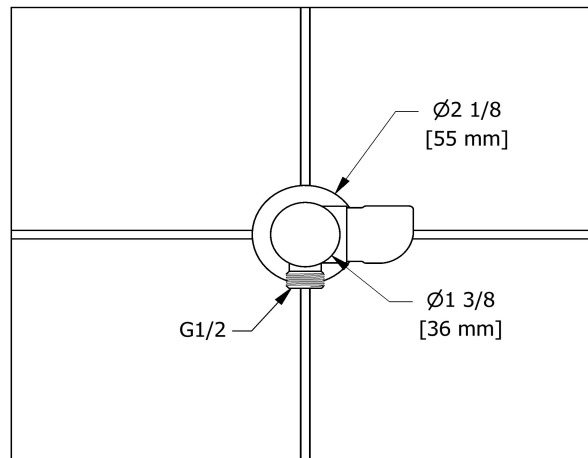

Hand shower holder with elbow supply
4950

Specifications

Descriptions

- 1/2" inlet female NPT
- 1/2" outlet male
- Adjustable depth
- Plastic
- Directional
- Available summer 2016

Available colors

- C : Chrome