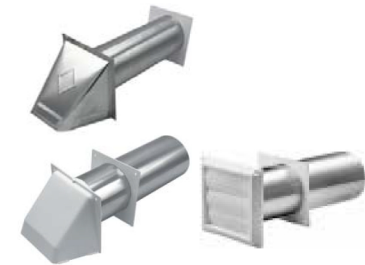

**HOSES & HOSE SPECIALTIES**

**4" x 8 FOOT DRYER VENT KITS**

W-R#	Hose	Hood	Ctn
0811102	Lamaflex®	Metal	8
0811104	Aluminum	Plastic	8
0811108	Aluminum	Metal	8

Hose Types:

"Lamaflex" = Laminated aluminum ducting  
 "Aluminum" = corrugated flexible aluminum

**DRYER VENT HOSE**

W-R#	Size	Hose	Ctn
0812001	4" x 8'	Lamaflex®	10
0812007	4" x 20'	Lamaflex®	6
0812005	4" x 50'	Lamaflex®	1
0812003	4" x 8'	Aluminum	10

**REPLACEMENT HOOD ONLY**

W-R#	Size	Ctn
0811005	4" White Plastic	6
0812010	4" Metal	6
0812030	4" White Plastic Louvered	6

**4" VENT HOSE COUPLING**

W-R#	Size	Ctn
0812020	4"	6

**DRYER VENT CLAMP**

W-R#	Size	Ctn
0812008	4"	12

**LINT TRAP INDOOR DRYER VENT KIT**

W-R#	Size	Ctn
0811012	Lamaflex® Hose	12

- 4" x 5' hose  
 - For use on electric dryers only