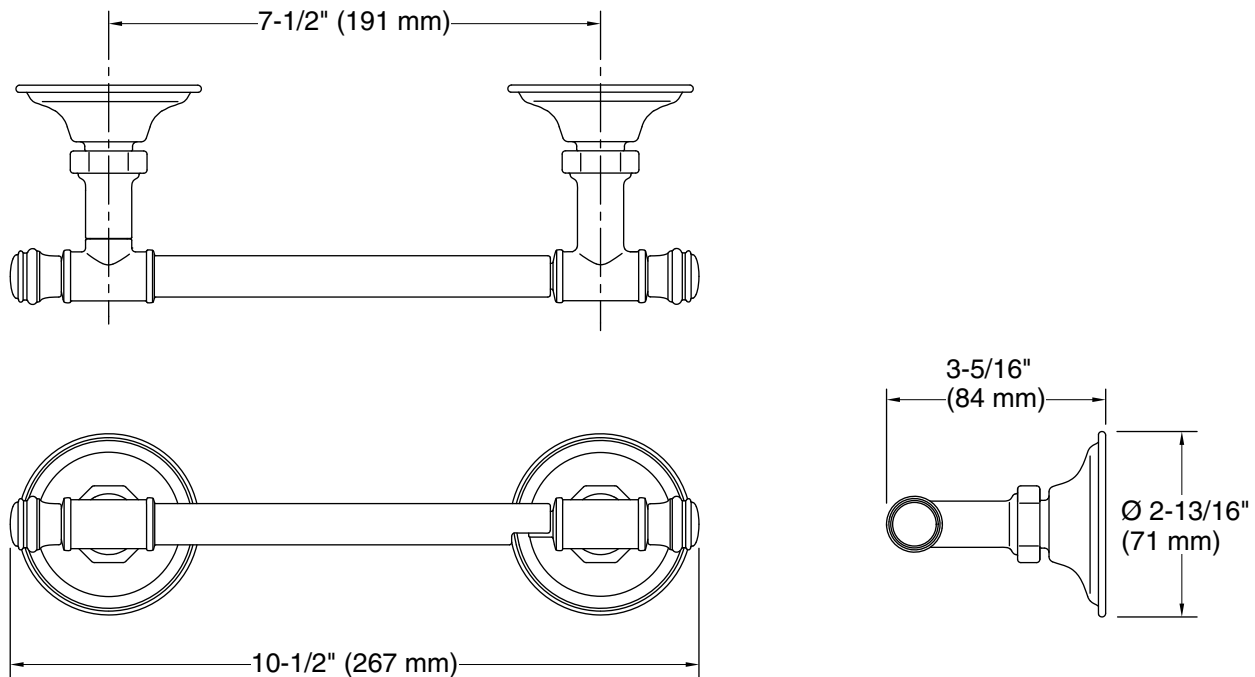

Features

- Coordinates with transitional-style KOHLER® faucets and showering components.

Material

- Premium metal construction for durability and reliability.
- KOHLER finishes resist corrosion and tarnishing.

Technical Information

All product dimensions are nominal.

Installation Type: Wall-mount

Material: Zinc

Notes

Install this product according to the installation instructions.

CAUTION: Risk of personal injury. Do not install these products in any area where they are likely to be used inadvertently as a grab bar or support bar. These products are not designed or intended for use as a grab bar or support bar.