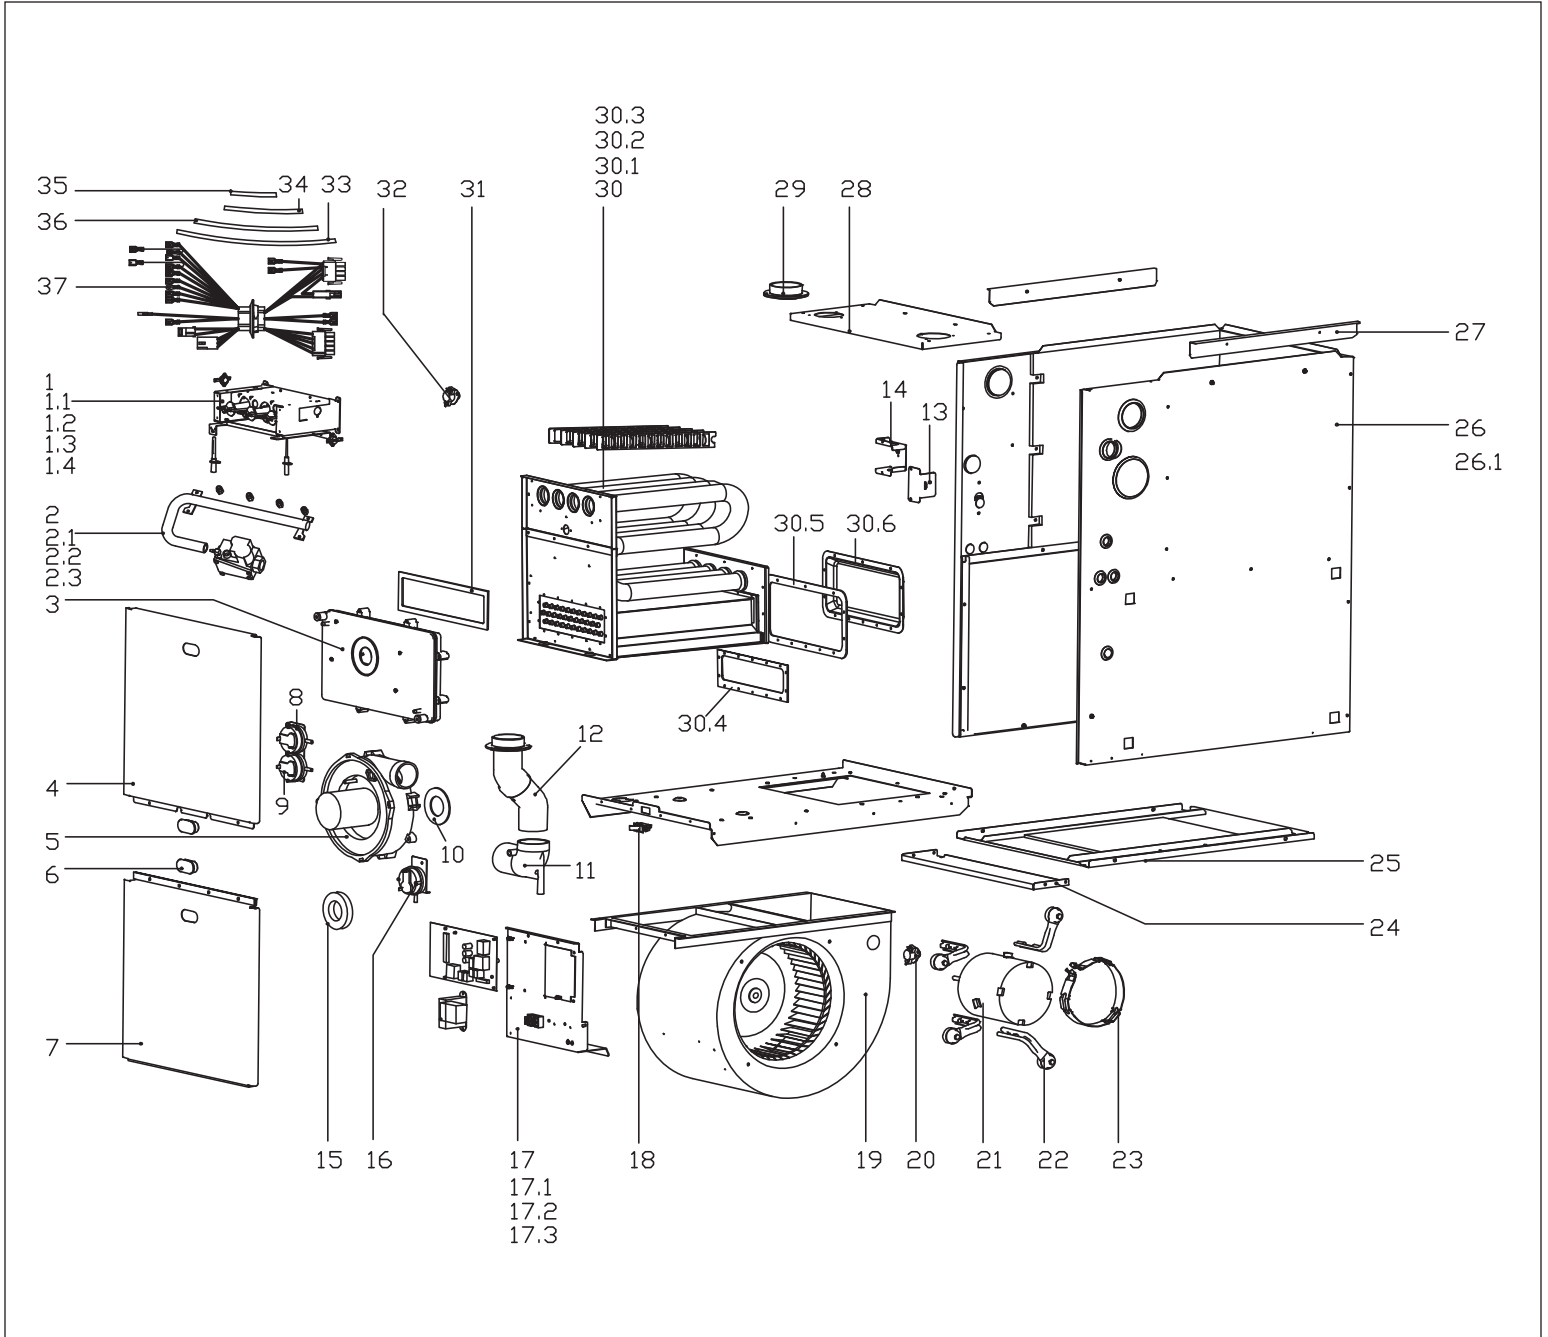

Bosch 96% AFUE Gas Condensing Furnace 3-Way Multipoise Category IV Fan-Assisted

BGH96M080B3A

Pos.	Description	Ordering no.	BGH96M080B3A	Recommended Stocking	Remarks
1	Burner assembly	8733952515	■	✓	
1.1	Rollout switch - resettable	8733952457	■	✓	
1.2	Ignitor	8733951178	■	✓	
1.3	Flame sensor	8733951177	■	✓	
1.4	Burner	8733952458	■	✓	
2	Gas pipe assembly	8733952516	■		
2.1	Gas valve-two stage	8733952460	■	✓	
2.2	NG Orifice (0-2000, #45)	8733952461	■	✓	
2.3	Gas pipe	8733952517	■		
3	Drain box	8733952523	■		
4	Panel, Upper Front	8733952524	■		
5	Inducer	8733952518	■	✓	
6	Sight Glass	8733951202	■		
7	Panel, Lower Front	8733952525	■		
8	Pressure switch (High fire)	8733952475	■	✓	
9	Pressure switch (low fire)	8733952468	■	✓	
10	Inducer gasket	8733952469	■	✓	
11	Flue discharge elbow	8733952470	■		
12	Flue discharge pipe joint assembly	8733952471	■		
13	Junction box cover	8733952472	■		
14	Junction box	8733952476	■		
15	Flue discharge clasp	8733952519	■		
16	Pressure switch (water level)	8733952467	■	✓	
17	Electric control box assembly	8733952473	■		
17.1	Transformer	8733951192	■	✓	
17.2	Main control board assembly	8733952477	■	✓	
17.3	Terminal block	8733952478	■		
18	Door switch	8733951212	■	✓	
19	Blower	8733952526	■		
20	Fan mounted temperature limit switch	8733952527	■	✓	
21	ECM blower motor	8733952520	■	✓	
22	Motor bracket ass'y I	8733952482	■		
23	Motor bracket	8733952483	■		
24	Bottom support Plate	8733952528	■		
25	Bottom Return Plate	8733952529	■		
26	Cabinet assembly	8733952530	■		
26.1	Blower Partition Panel	8733952509	■		
27	Supporting bar assembly	8733952488	■		
28	Panel, Top	8733952633	■		
29	Air inlet pipe joint	8733952490	■		
30	Heat exchanger assembly	8733952531	■		
30.1	Primary heat exchanger	8733952532	■		
30.2	Secondary heat exchanger	8733952533	■		
30.3	Spoiler	8733952494	■		
30.4	Heat exchanger gasket	8733952553	■	✓	
30.5	hoodforfumes gasket	8733952554	■	✓	
30.6	hoodforfumes	8733952555	■		
31	Drain pan gasket	8733952534	■	✓	
32	Chamber Limit switch - fixed	8733952496	■	✓	
33	Hose I	8733952542	■	✓	
34	Hose IV	8733952545	■	✓	
35	Hose II	8733952543	■	✓	
36	Hose III	8733952544	■	✓	
37	Wireharness	8733952546	■	✓	
BGH96M080B3A