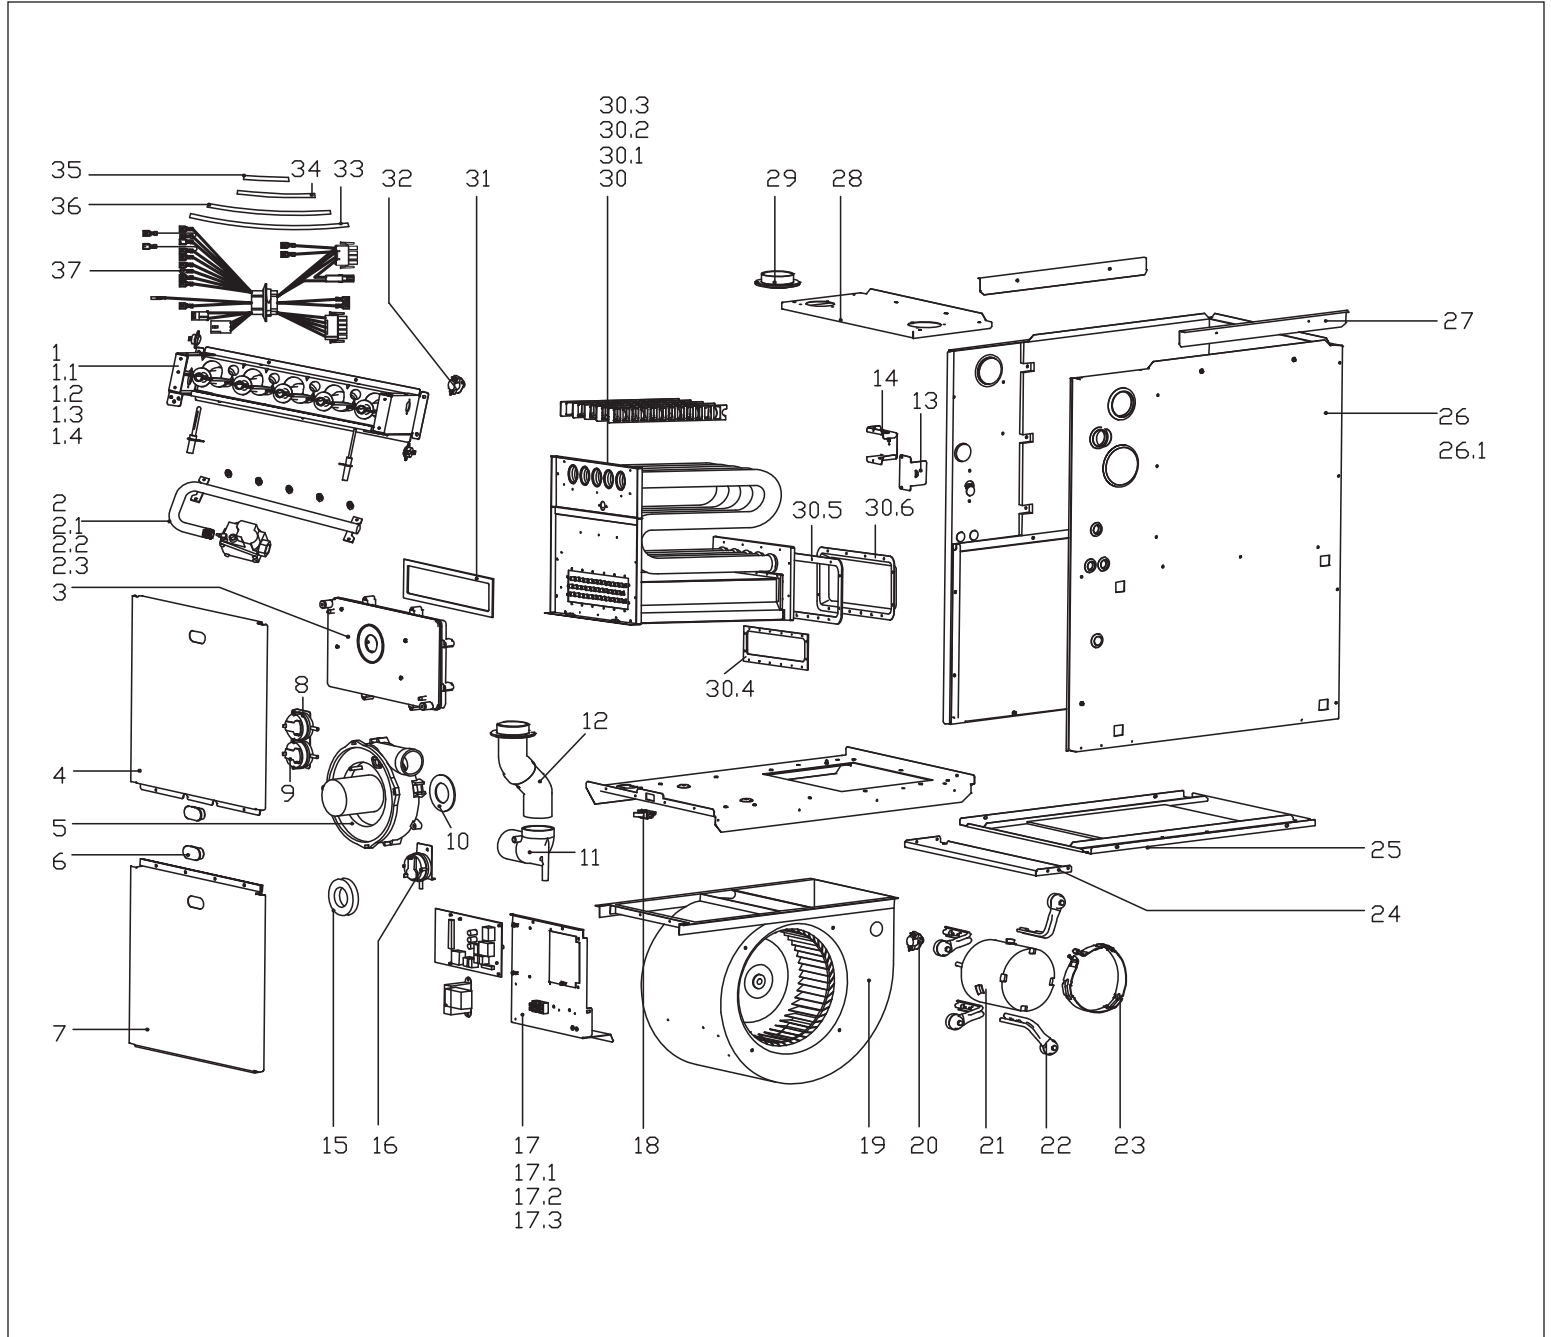

Bosch 96% AFUE Gas Condensing Furnace 3-Way Multipoise Category IV Fan-Assisted

BGH96M100D5A

Pos.	Description	Ordering no.	BGH96M100D5A	Recommended Stocking	Remarks
1	Burner assembly	8733952497	■	✓	
1.1	Rollout switch - resettable	8733952457	■	✓	
1.2	Ignitor	8733951178	■	✓	
1.3	Flame sensor	8733951177	■	✓	
1.4	Burner	8733952458	■	✓	
2	Gas pipe assembly	8733952498	■		
2.1	Gas valve-two stage	8733952460	■	✓	
2.2	NG Orifice (0-2000,#45)	8733952461	■	✓	
2.3	Gas pipe	8733952499	■		
3	Drain box	8733952463	■		
4	Panel, Upper Front	8733952464	■		
5	Inducer	8733952465	■	✓	
6	Sight Glass	8733951202	■		
7	Panel, Lower Front	8733952466	■		
8	Pressure switch (High fire)	8733952475	■	✓	
9	Pressure switch (low fire)	8733952468	■	✓	
10	Inducer gasket	8733952469	■	✓	
11	Flue discharge elbow	8733952470	■		
12	Flue discharge pipe joint assembly	8733952471	■		
13	Junction box cover	8733952472	■		
14	Junction box	8733952476	■		
15	Flue discharge clasp	8733952500	■		
16	Pressure switch (water level)	8733952467	■	✓	
17	Electric control box assembly	8733952473	■		
17.1	Transformer	8733951192	■	✓	
17.2	Main control board assembly	8733952477	■	✓	
17.3	Terminal block	8733952478	■		
18	Door switch	8733951212	■	✓	
19	Blower	8733952479	■	✓	
20	Fan mounted temperature limit switch	8733952480	■	✓	
21	ECM blower motor	8733952481	■	✓	
22	Motor bracket ass'y I	8733952482	■		
23	Motor bracket	8733952483	■		
24	Bottom support Plate	8733952484	■		
25	Bottom Return Plate	8733952485	■		
26	Cabinet assembly	8733952486	■		
26.1	Blower Partition Panel	8733952487	■		
27	Supporting bar assembly	8733952488	■		
28	Panel,Top	8733952489	■		
29	Air inlet pipe joint	8733952490	■		
30	Heat exchanger assembly	8733952501	■		
30.1	Primary heat exchanger	8733952502	■		
30.2	Secondary heat exchanger	8733952493	■		
30.3	Spoiler	8733952494	■		
30.4	Heat exchanger gasket	8733952547	■	✓	
30.5	hoodforfumes gasket	8733952548	■	✓	
30.6	hoodforfumes	8733952549	■		
31	Drain pan gasket	8733952495	■	✓	
32	Chamber Limit switch - fixed	8733952496	■	✓	
33	Hose I	8733952542	■	✓	
34	Hose IV	8733952545	■	✓	
35	Hose II	8733952543	■	✓	
36	Hose III	8733952544	■	✓	
37	Wireharness	8733952546	■	✓	
BGH96M100D5A