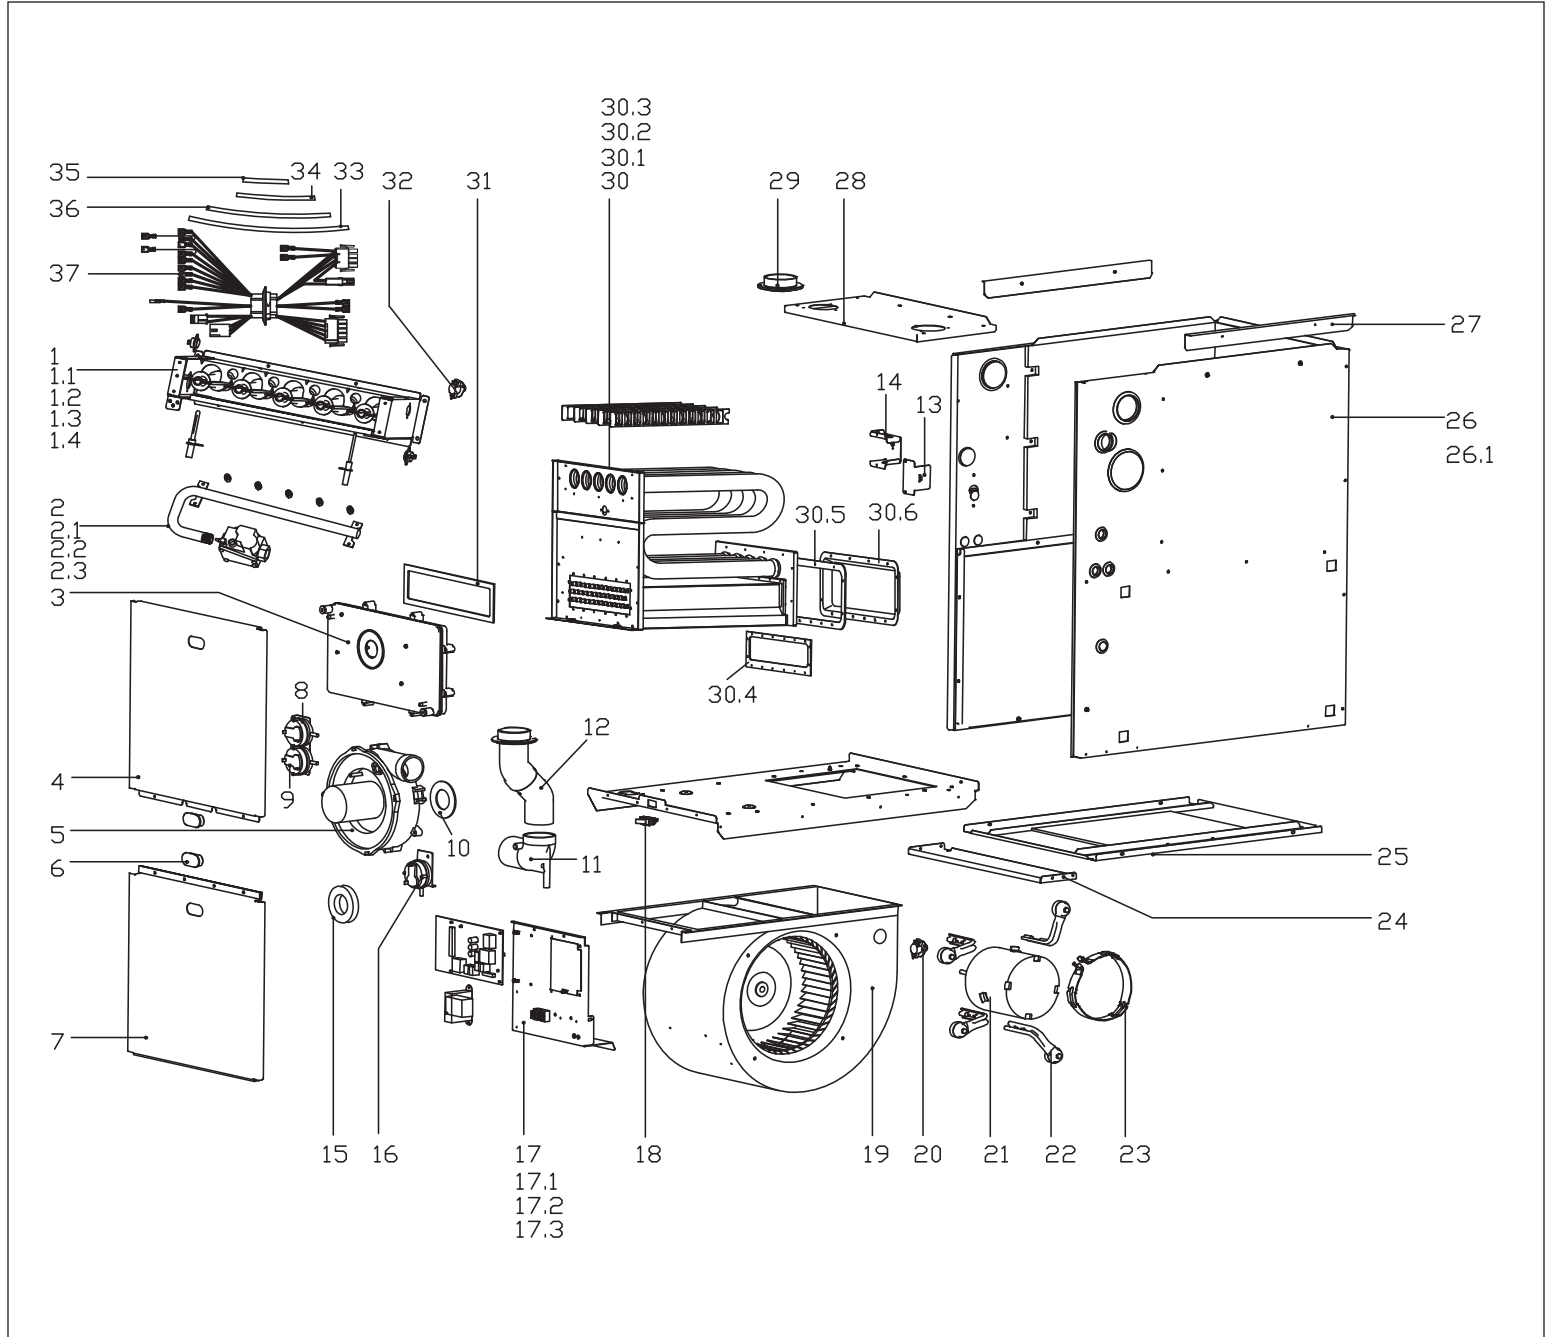

Bosch 96% AFUE Gas Condensing Furnace 3-Way Multipoise Category IV Fan-Assisted

BGH96M100C5A

Pos.	Description	Ordering no.	BGH96M100C5A	Recommended Stocking	Remarks
1	Burner assembly	8733952497	■	✓	
1.1	Rollout switch - resettable	8733952457	■	✓	
1.2	Ignitor	8733951178	■	✓	
1.3	Flame sensor	8733951177	■	✓	
1.4	Burner	8733952458	■	✓	
2	Gas pipe assembly	8733952498	■		
2.1	Gas valve-two stage	8733952460	■	✓	
2.2	NG Orifice (0-2000,#45)	8733952461	■	✓	
2.3	Gas pipe	8733952499	■		
3	Drain box	8733952503	■		
4	Panel, Upper Front	8733952504	■		
5	Inducer	8733952465	■	✓	
6	Sight Glass	8733951202	■		
7	Panel, Lower Front	8733952505	■		
8	Pressure switch (High fire)	8733952475	■	✓	
9	Pressure switch (low fire)	8733952468	■	✓	
10	Inducer gasket	8733952469	■	✓	
11	Flue discharge elbow	8733952470	■		
12	Flue discharge pipe joint assembly	8733952471	■		
13	Junction box cover	8733952472	■		
14	Junction box	8733952476	■		
15	Flue discharge clasp	8733952500	■		
16	Pressure switch (water level)	8733952467	■	✓	
17	Electric control box assembly	8733952473	■		
17.1	Transformer	8733951192	■	✓	
17.2	Main control board assembly	8733952477	■	✓	
17.3	Terminal block	8733952478	■		
18	Door switch	8733951212	■	✓	
19	Blower	8733952479	■		
20	Fan mounted temperature limit switch	8733952480	■		
21	ECM blower motor	8733952481	■	✓	
22	Motor bracket ass'y I	8733952482	■		
23	Motor bracket	8733952483	■		
24	Bottom support Plate	8733952506	■		
25	Bottom Return Plate	8733952507	■		
26	Cabinet assembly	8733952508	■		
26.1	Blower Partition Panel	8733952539	■		
27	Supporting bar assembly	8733952488	■		
28	Panel, Top	8733952510	■		
29	Air inlet pipe joint	8733952490	■		
30	Heat exchanger assembly	8733952511	■		
30.1	Primary heat exchanger	8733952512	■		
30.2	Secondary heat exchanger	8733952513	■		
30.3	Spoiler	8733952494	■		
30.4	Heat exchanger gasket	8733952550	■	✓	
30.5	hoodforfumes gasket	8733952551	■	✓	
30.6	hoodforfumes	8733952552	■		
31	Drain pan gasket	8733952514	■	✓	
32	Chamber Limit switch - fixed	8733952496	■	✓	
33	Hose I	8733952542	■	✓	
34	Hose IV	8733952545	■	✓	
35	Hose II	8733952543	■	✓	
36	Hose III	8733952544	■	✓	
37	Wireharness	8733952546	■	✓	
BGH96M100C5A