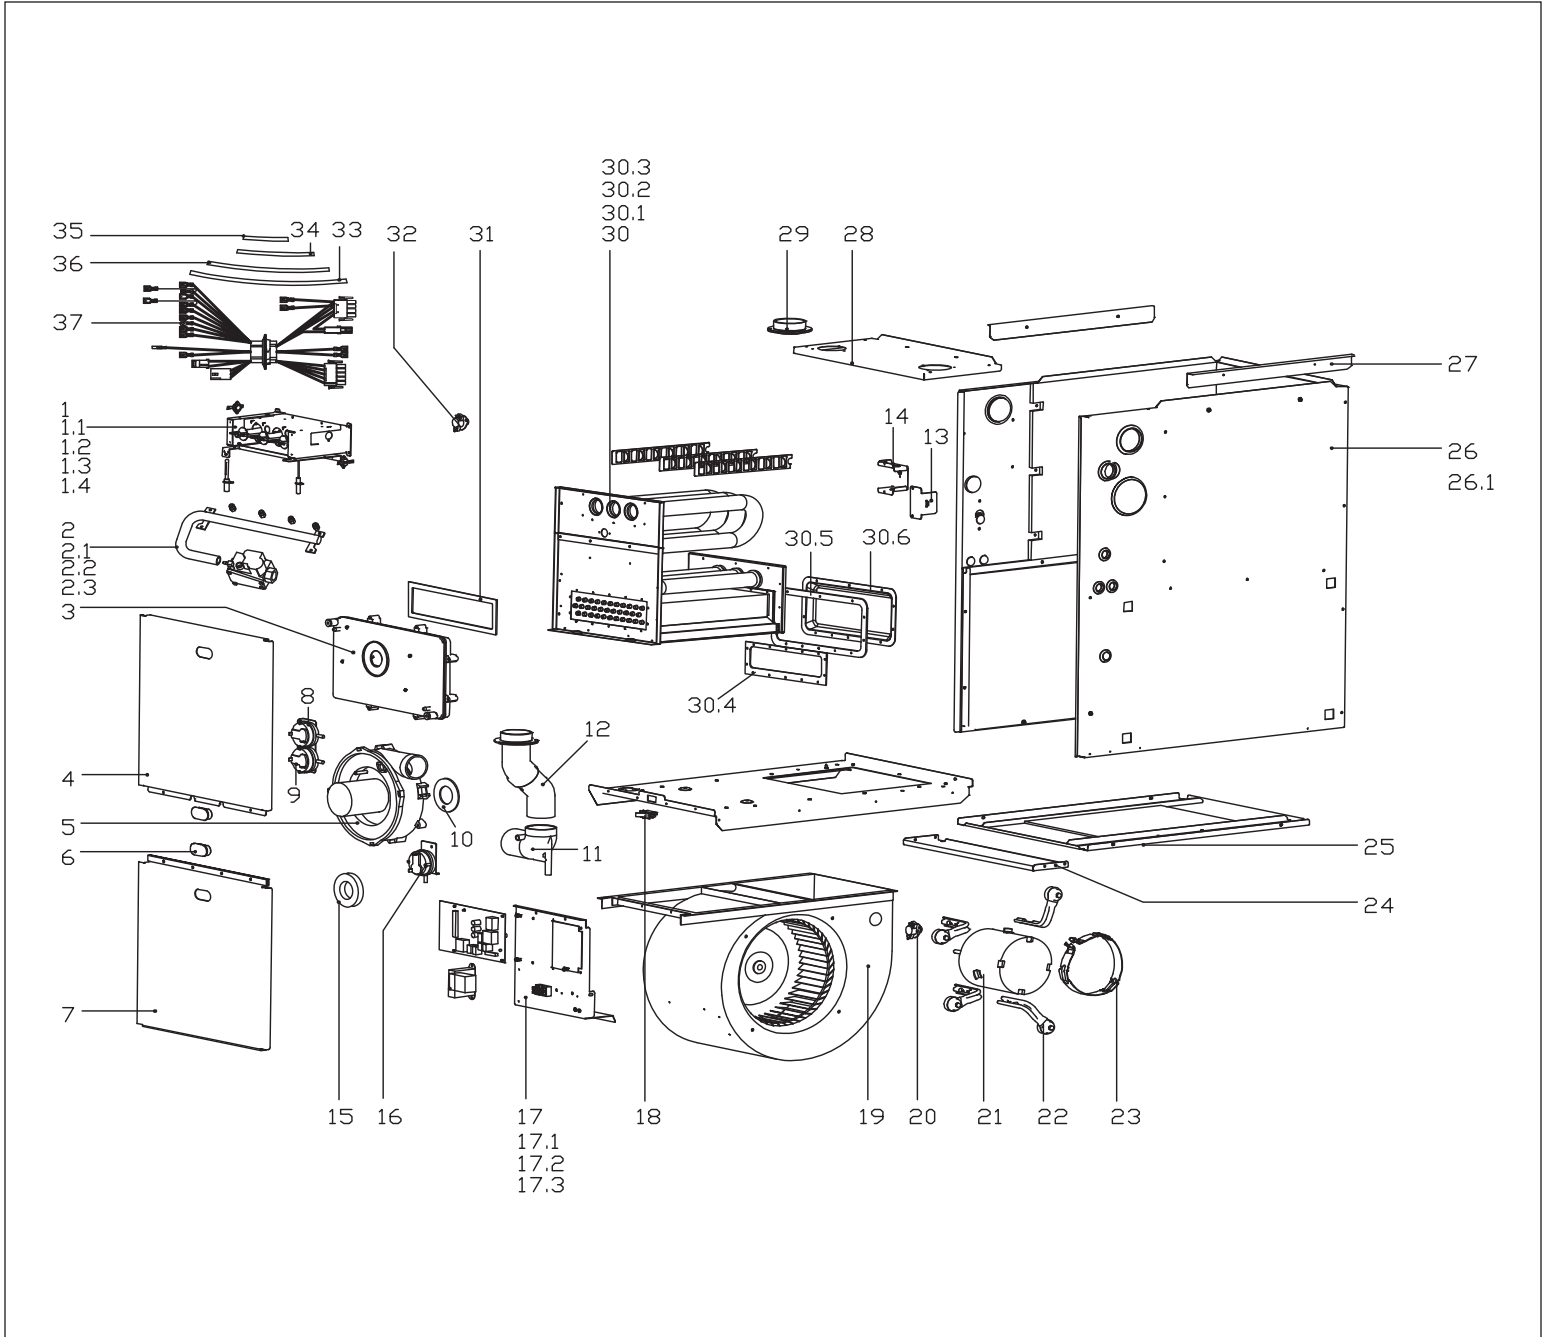

Bosch 96% AFUE Gas Condensing Furnace 3-Way Multipoise Category IV Fan-Assisted

BGH96M060B3A

Pos.	Description	Ordering no.	BGH96M060B3A	Recommended Stacking	Remarks
1	Burner assembly	8733951187	■	✓	
1.1	Rollout switch - resettable	8733951211	■	✓	
1.2	Ignitor	8733951210	■	✓	
1.3	Flame sensor	8733951214	■	✓	
1.4	Burner	8733951183	■	✓	
2	Gas pipe assembly	8733951215	■		
2.1	Gas valve-two stage	8733951194	■	✓	
2.2	NG Orifice (0-2000, #45)	8733951189	■	✓	
2.3	Gas pipe	8733951213	■		
3	Drain box	8733951199	■		
4	Panel, Upper Front	8733951200	■		
5	Inducer	8733951198	■	✓	
6	Sight Glass	8733951196	■		
7	Panel, Lower Front	8733951197	■		
8	Pressure switch (High fire)	8733951195	■	✓	
9	Pressure switch (low fire)	8733951193	■	✓	
10	Inducer gasket	8733951205	■	✓	
11	Flue discharge elbow	8733951191	■		
12	Flue discharge pipe joint assembly	8733951192	■		
13	Junction box cover	8733951190	■		
14	Junction box	8733951188	■		
15	Flue discharge clasp	8733951212	■		
16	Pressure switch (water level)	8733951216	■	✓	
17	Electric control box assembly	8733951217	■		
17.1	Transformer	8733951219	■	✓	
17.2	Main control board assembly	8733951218	■	✓	
17.3	Terminal block	8733951201	■		
18	Door switch	8733951202	■	✓	
19	Blower	8733951209	■		
20	Fan mounted temperature limit switch	8733951172	■	✓	
21	ECM blower motor	8733951174	■	✓	
22	Motor bracket ass'y I	8733951177	■		
23	Motor bracket	8733951178	■		
24	Bottom support Plate	8733951176	■		
25	Bottom Return Plate	8733951180	■		
26	Cabinet assembly	8733951208	■		
26.1	Blower Partition Panel	8733951203	■		
27	Supporting bar assembly	8733951207	■		
28	Panel, Top	8733951204	■		
29	Air inlet pipe joint	8733951181	■		
30	Heat exchanger assembly	8733951182	■		
30.1	Primary heat exchanger	8733951206	■		
30.2	Secondary heat exchanger	8733951299	■		
30.3	Spoiler	8733951295	■		
30.4	Heat exchanger gasket	8733951298	■	✓	
30.5	hoodforfumes gasket	8733951300	■	✓	
30.6	hoodforfumes	8733951301	■		
31	Drain pan gasket	8733952534	■	✓	
32	Chamber Limit switch - fixed	8733952496	■	✓	
33	Hose I	8733952542	■	✓	
34	Hose IV	8733952545	■	✓	
35	Hose II	8733952543	■	✓	
36	Hose III	8733952544	■	✓	
37	Wire harness	8733952546	■	✓	
BGH96M060B3A					