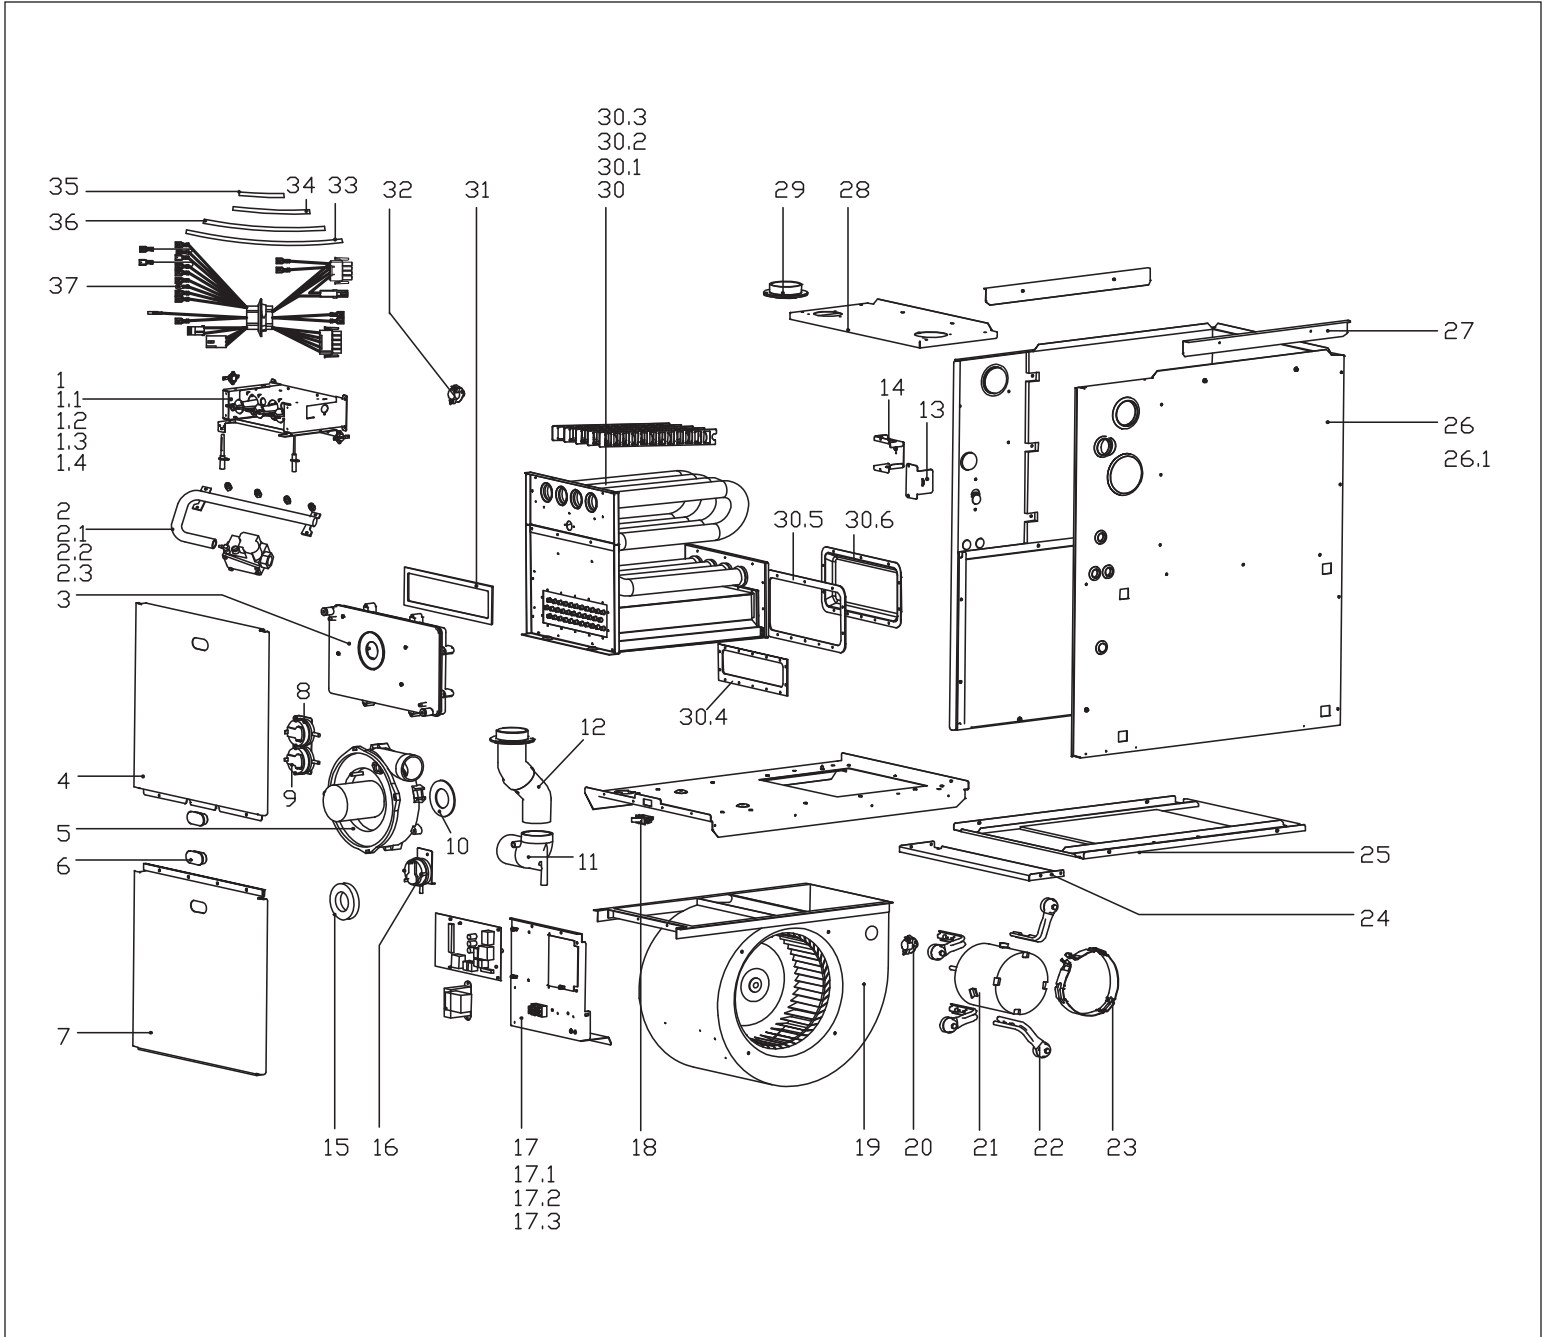

Bosch 96% AFUE Gas Condensing Furnace 3-Way Multipoise Category IV Fan-Assisted

BGH96M080C4A

Pos.	Description	Ordering no.	BGH96M080C4A	Recommended Stocking	Remarks
1	Burner assembly	8733952515	■	✓	
1.1	Rollout switch - resettable	8733952457	■	✓	
1.2	Ignitor	8733951178	■	✓	
1.3	Flame sensor	8733951177	■	✓	
1.4	Burner	8733952458	■	✓	
2	Gas pipe assembly	8733952516	■		
2.1	Gas valve-two stage	8733952460	■	✓	
2.2	NG Orifice (0-2000,#45)	8733952461	■	✓	
2.3	Gas pipe	8733952517	■		
3	Drain box	8733952503	■		
4	Panel, Upper Front	8733952504	■		
5	Inducer	8733952518	■	✓	
6	Sight Glass	8733951202	■		
7	Panel, Lower Front	8733952505	■		
8	Pressure switch (High fire)	8733952475	■	✓	
9	Pressure switch (low fire)	8733952468	■	✓	
10	Inducer gasket	8733952469	■	✓	
11	Flue discharge elbow	8733952470	■		
12	Flue discharge pipe joint assembly	8733952471	■		
13	Junction box cover	8733952472	■		
14	Junction box	8733952476	■		
15	Flue discharge clasp	8733952519	■		
16	Pressure switch (water level)	8733952467	■	✓	
17	Electric control box assembly	8733952473	■		
17.1	Transformer	8733951192	■	✓	
17.2	Main control board assembly	8733952477	■	✓	
17.3	Terminal block	8733952478	■		
18	Door switch	8733951212	■	✓	
19	Blower	8733952479	■		
20	Fan mounted temperature limit switch	8733952480	■	✓	
21	ECM blower motor	8733952520	■	✓	
22	Motor bracket ass'y I	8733952482	■		
23	Motor bracket	8733952483	■		
24	Bottom support Plate	8733952506	■		
25	Bottom Return Plate	8733952507	■		
26	Cabinet assembly	8733952508	■		
26.1	Blower Partition Panel	8733952539	■		
27	Supporting bar assembly	8733952488	■		
28	Panel, Top	8733952510	■		
29	Air inlet pipe joint	8733952490	■		
30	Heat exchanger assembly	8733952521	■		
30.1	Primary heat exchanger	8733952522	■		
30.2	Secondary heat exchanger	8733952513	■		
30.3	Spoiler	8733952494	■		
30.4	Heat exchanger gasket	8733952550	■	✓	
30.5	hoodforfumes gasket	8733952551	■	✓	
30.6	hoodforfumes	8733952552	■		
31	Drain pan gasket	8733952514	■	✓	
32	Chamber Limit switch - fixed	8733952496	■	✓	
33	Hose I	8733952542	■	✓	
34	Hose IV	8733952545	■	✓	
35	Hose II	8733952543	■	✓	
36	Hose III	8733952544	■	✓	
37	Wireharness	8733952546	■	✓	
BGH96M080C4A