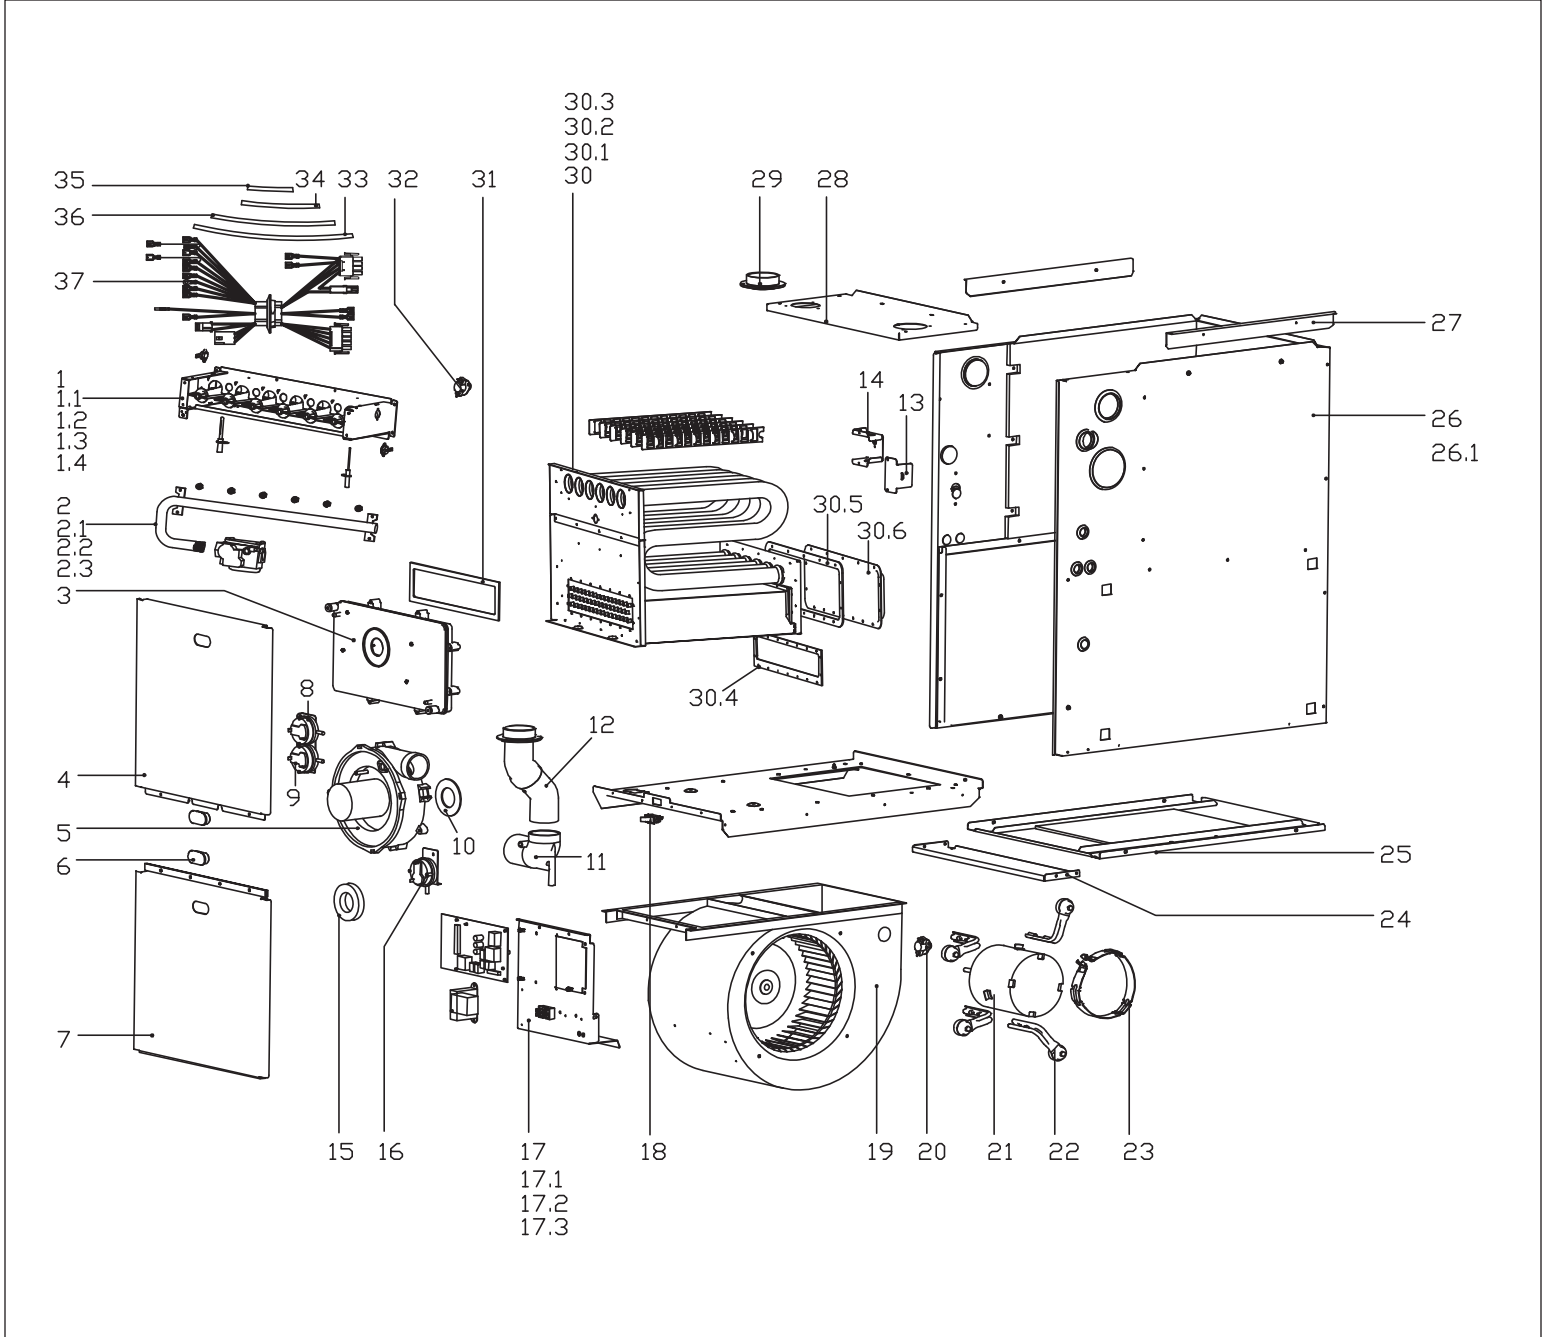

Bosch 96% AFUE Gas Condensing Furnace 3-Way Multipoise Category IV Fan-Assisted

BGH96M120D5A

Pos.	Description	Ordering no.	BGH96M120D5A	Recommended Stocking	Remarks
1	Burner assembly	8733952456	■	✓	
1.1	Rollout switch - resettable	8733952457	■	✓	
1.2	Ignitor	8733951178	■	✓	
1.3	Flame sensor	8733951177	■	✓	
1.4	Burner	8733952458	■	✓	
2	Gas pipe assembly	8733952459	■		
2.1	Gas valve-two stage	8733952460	■	✓	
2.2	NG Orifice (0-2000,#45)	8733952461	■	✓	
2.3	Gas pipe	8733952462	■		
3	Drain box	8733952463	■		
4	Panel, Upper Front	8733952464	■		
5	Inducer	8733952465	■	✓	
6	Sight Glass	8733951202	■		
7	Panel, Lower Front	8733952466	■		
8	Pressure switch (High fire)	8733952475	■	✓	
9	Pressure switch (low fire)	8733952468	■	✓	
10	Inducer gasket	8733952469	■	✓	
11	Flue discharge elbow	8733952470	■		
12	Flue discharge pipe joint assembly	8733952471	■		
13	Junction box cover	8733952472	■		
14	Junction box	8733952476	■		
15	Flue discharge clasp	8733952474	■		
16	Pressure switch (water level)	8733952467	■	✓	
17	Electric control box assembly	8733952473	■		
17.1	Transformer	8733951192	■	✓	
17.2	Main control board assembly	8733952477	■	✓	
17.3	Terminal block	8733952478	■		
18	Door switch	8733951212	■	✓	
19	Blower	8733952479	■	✓	
20	Fan mounted temperature limit switch	8733952480	■	✓	
21	ECM blower motor	8733952481	■	✓	
22	Motor bracket ass'y I	8733952482	■		
23	Motor bracket	8733952483	■		
24	Bottom support Plate	8733952484	■		
25	Bottom Return Plate	8733952485	■		
26	Cabinet assembly	8733952486	■		
26.1	Blower Partition Panel	8733952487	■		
27	Supporting bar assembly	8733952488	■		
28	Panel, Top	8733952489	■		
29	Air inlet pipe joint	8733952490	■		
30	Heat exchanger assembly	8733952491	■		
30.1	Primary heat exchanger	8733952492	■		
30.2	Secondary heat exchanger	8733952493	■		
30.3	Spoiler	8733952494	■		
30.4	Heat exchanger gasket	8733952547	■	✓	
30.5	hoodforfumes gasket	8733952548	■	✓	
30.6	hoodforfumes	8733952549	■		
31	Drain pan gasket	8733952495	■	✓	
32	Chamber Limit switch - fixed	8733952496	■	✓	
33	Hose I	8733952542	■	✓	
34	Hose IV	8733952545	■	✓	
35	Hose II	8733952543	■	✓	
35	Hose III	8733952544	■	✓	
37	Wireharness	8733952546	■	✓	
BGH96M120D5A