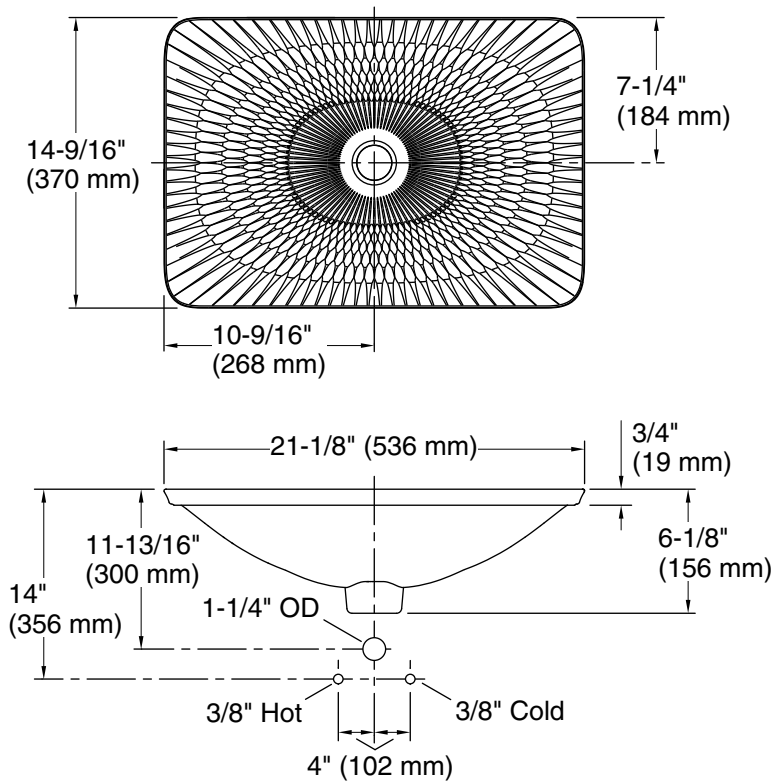

Derring® Carillon® Rectangle Wading Pool®

Vessel bathroom sink
K-17916-RL

Features

- Rectangular basin with carved textural pattern.
- Artisanal glazes are easy to care for and durable.
- Neutral hues complement a wide range of fixtures and faucets.
- Natural glaze variations make each sink unique yet beautifully complementary when paired side-by-side.
- Wading pool design accommodates a wide variety of faucets.
- No faucet holes; requires wall- or counter-mount faucet.

Derring® Carillon® Rectangle Wading Pool®

Vessel bathroom sink

K-17916-RL

Technical Information

All product dimensions are nominal.

Bowl configuration: Single

Installation: Drop-in, Vessel

Bowl area (Only): Length: 21-1/8" (536 mm)
 Width: 14-9/16" (370 mm)
 Bowl depth: 4-1/8" (105 mm)
 Water depth: 4-1/8" (105 mm)