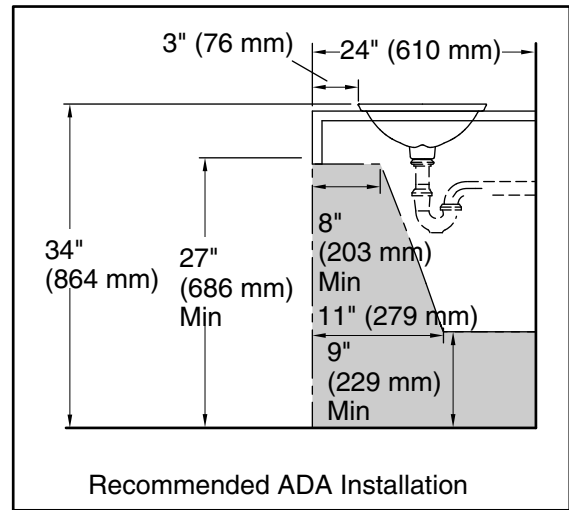

Material

- Vitreous china.

Installation

- Vessel.

Recommended Products/Accessories

- K-23726 Drain treatment
- K-23725 Cast iron cleaner

ADA	CSA B651
-----	----------

Codes/Standards

Derring® Carillon® Rectangle Wading Pool®

Vessel bathroom sink

K-17916-RL

Technical Information

All product dimensions are nominal.

Bowl configuration: Single

Installation: Drop-in, Vessel

Bowl area (Only): Length: 21-1/8" (536 mm)
 Width: 14-9/16" (370 mm)
 Bowl depth: 4-1/8" (105 mm)
 Water depth: 4-1/8" (105 mm)