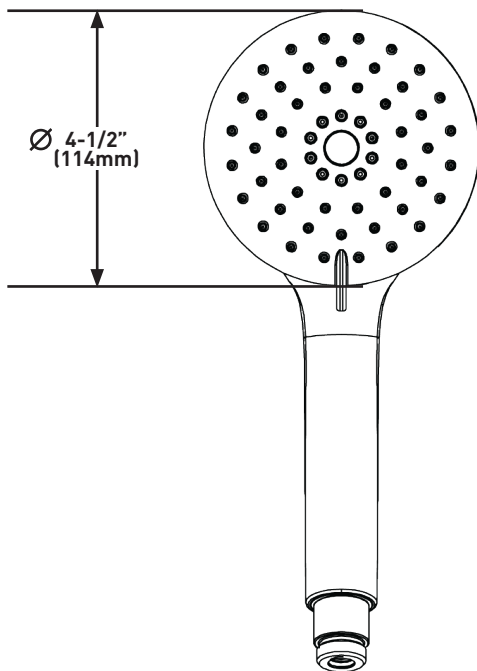

SPECIFICATIONS

DESCRIPTION

- Available in multiple finishes
- 3 function spray patterns: Rain, Rain/Massage, Massage
- 1/2" male connection

FLOW

- 1.75 GPM at 60 PSI (CEC Compliant)

WARRANTY

- Most products or parts carry "Limited Warranties" against manufacturing defects. For US customers please visit houseofrohl.com/support and for Canadian customers please visit houseofrohl.ca/support for complete product and finish warranty.

3 Function 5" Handshower

MODELS: 50126HS3

For warranty or additional information, contact:

US Customers

U.S.A.
houseofrohl.com/support
 1-800-777-9762

QUEBEC / MARITIMES / WESTERN CANADA
 QUÉBEC / MARITIMES / OUEST CANADIEN
 QUEBEC / MARITIMOS / CANADA OCCIDENTAL
houseofrohl.ca/support
 1-866-473-8442

Canadian Customers

ONTARIO
houseofrohl.ca/support
 1-800-287-5354

SPÉCIFICATIONS

DESCRIPTION

- Offert en plusieurs finis
- Trois types de jet : jet de pluie, jet de pluie/massage, massage
- Raccord mâle de 1/2 po