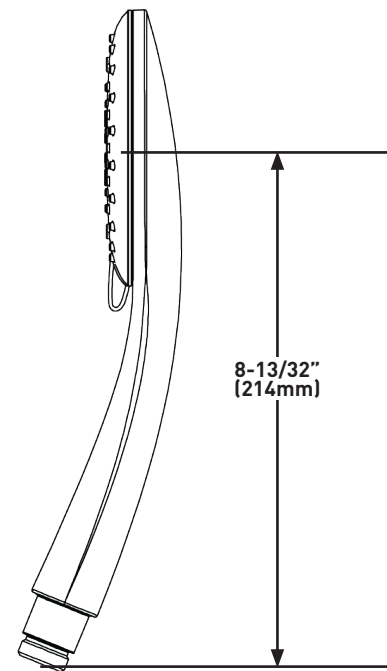

For warranty or additional information, contact:

US Customers

U.S.A.
houseofrohl.com/support
1-800-777-9762

QUEBEC / MARITIMES / WESTERN CANADA
QUÉBEC / MARITIMES / OUEST CANADIEN
QUEBEC / MARITIMOS / CANADA OCCIDENTAL
houseofrohl.ca/support
1-866-473-8442

Canadian Customers

ONTARIO
houseofrohl.ca/support
1-800-287-5354