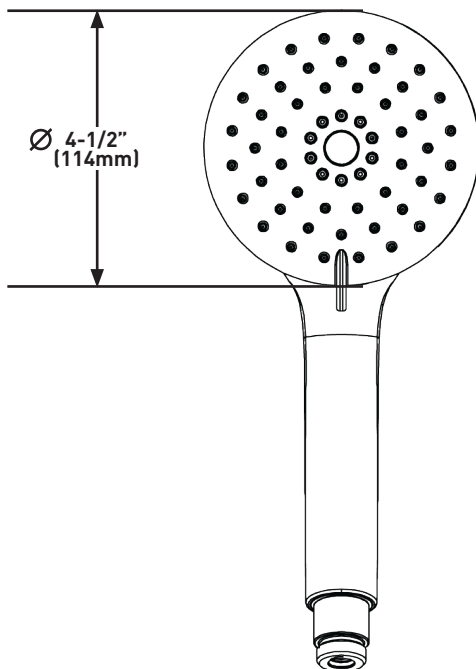

SPECIFICATIONS

DESCRIPTION

- Available in multiple finishes
- 3 function spray patterns: Rain, Rain/Massage, Massage
- 1/2" male connection

FLOW

- 1.75 GPM at 60 PSI (CEC Compliant)

WARRANTY

- Most products or parts carry "Limited Warranties" against manufacturing defects. For US customers please visit houseofrohl.com/support and for Canadian customers please visit houseofrohl.ca/support for complete product and finish warranty.

Canadian Customers

ONTARIO
houseofrohl.ca/support
 1-800-287-5354

SPÉCIFICATIONS

DESCRIPTION

- Offert en plusieurs finis
- Trois types de jet : jet de pluie, jet de pluie/massage, massage
- Raccord mâle de 1/2 po

Douche à main à 3 fonctions de 5 po

MODÈLES : 50126HS3

For warranty or additional information, contact:

US Customers

U.S.A.
houseofrohl.com/support
1-800-777-9762

QUEBEC / MARITIMES / WESTERN CANADA
QUÉBEC / MARITIMES / OUEST CANADIEN
QUEBEC / MARITIMOS / CANADA OCCIDENTAL
houseofrohl.ca/support
1-866-473-8442

Canadian Customers

ONTARIO
houseofrohl.ca/support
1-800-287-5354

ESPECIFICACIONES

DESCRIPCIÓN

- Disponible en varios acabados
- 3 funciones diferentes de rociado: Lluvia, Lluvia/Masaje, Masaje
- Conexión macho de 1/2"