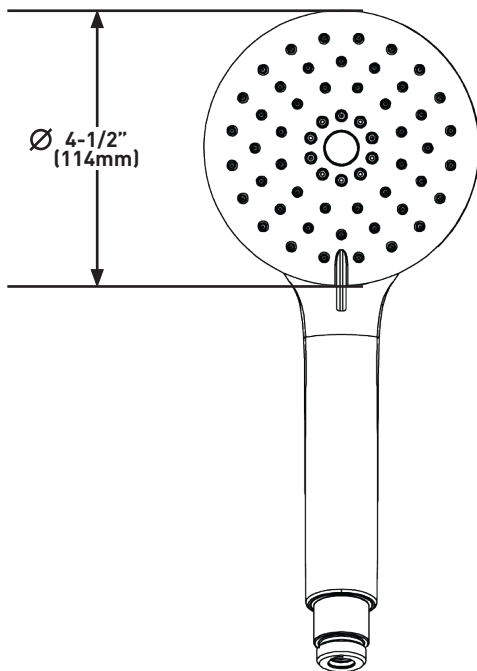

For warranty or additional information, contact:

US Customers

U.S.A.
houseofrohl.com/support
1-800-777-9762

QUEBEC / MARITIMES / WESTERN CANADA
QUÉBEC / MARITIMES / OUEST CANADIEN
QUEBEC / MARITIMOS / CANADA OCCIDENTAL
houseofrohl.ca/support
1-866-473-8442

Canadian Customers

ONTARIO
houseofrohl.ca/support
1-800-287-5354