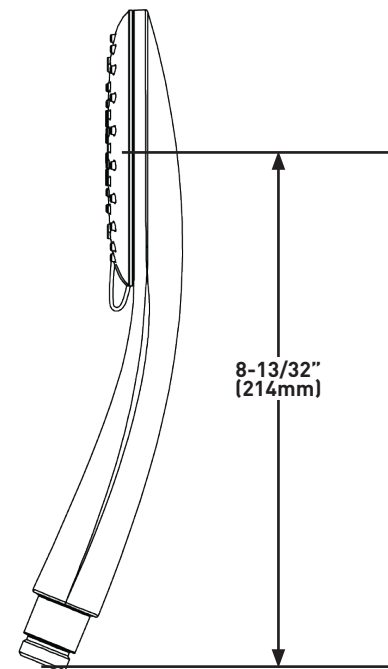

SPECIFICATIONS

DESCRIPTION

- Available in multiple finishes
- 3 function spray patterns: Rain, Rain/Massage, Massage
- 1/2" male connection

FLOW

- 1.75 GPM at 60 PSI (CEC Compliant)

WARRANTY

- Most products or parts carry "Limited Warranties" against manufacturing defects. For US customers please visit houseofrohl.com/support and for Canadian customers please visit houseofrohl.ca/support for complete product and finish warranty.

Douche à main à 3 fonctions de 5 po

MODÈLES : 50126HS3

For warranty or additional information, contact:

US Customers

U.S.A.
houseofrohl.com/support
1-800-777-9762

QUEBEC / MARITIMES / WESTERN CANADA
QUÉBEC / MARITIMES / OUEST CANADIEN
QUEBEC / MARITIMOS / CANADA OCCIDENTAL
houseofrohl.ca/support
1-866-473-8442