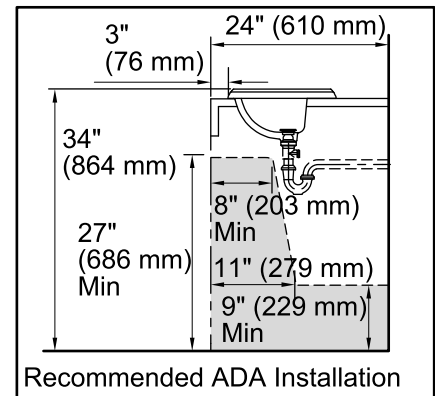

Technical Information

All product dimensions are nominal.

Bowl configuration:	Single
Installation:	Drop-in
Bowl area (Only)	Length: 17" (432 mm) Width: 10" (254 mm) Water depth: 5" (127 mm)
Number of deck holes:	3
Faucet hole(s):	1-1/4" (32 mm)
Drain hole:	1-3/4" (44 mm)
Template:	1003676, required, included

Notes

Install this product according to the installation instructions.

NOTICE: Countertop manufacturer or cutter must use the cutout template provided with the product, or a current one provided by Kohler (call 1-800-4-KOHLER). Kohler is not responsible for cutout errors when incorrect cutout template is used.

ADA compliant when installed to the specific requirements of these regulations.