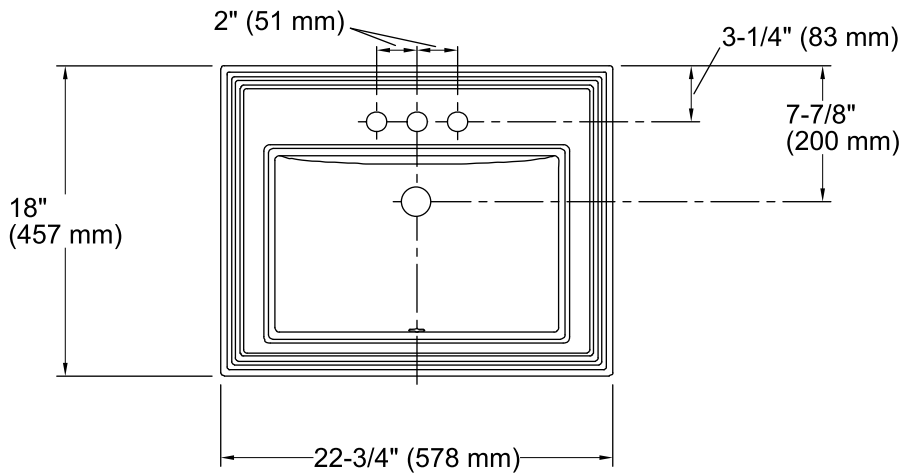

Features

- Vitreous china.
- Drop-in sink.
- Elegant rectangular basin.
- With overflow.
- 4-inch centers.
- Coordinates with other products in the Memoirs collection.
- 22-3/4" (578 mm) x 18" (457 mm)

Color tiles intended for reference only.

Color	Code	Description
	0	White
	96	Biscuit
	47	Almond
	NY	Dune
	95	Ice™ Grey
	G9	Sandbar
	K4	Cashmere
	58	Thunder™ Grey
	7	Black Black™

Technical Information

All product dimensions are nominal.

Bowl configuration:	Single
Installation:	Drop-in
Bowl area (Only)	Length: 17" (432 mm) Width: 10" (254 mm) Water depth: 5" (127 mm)
Number of deck holes:	3
Faucet hole(s):	1-1/4" (32 mm)
Drain hole:	1-3/4" (44 mm)
Template:	1003676, required, included