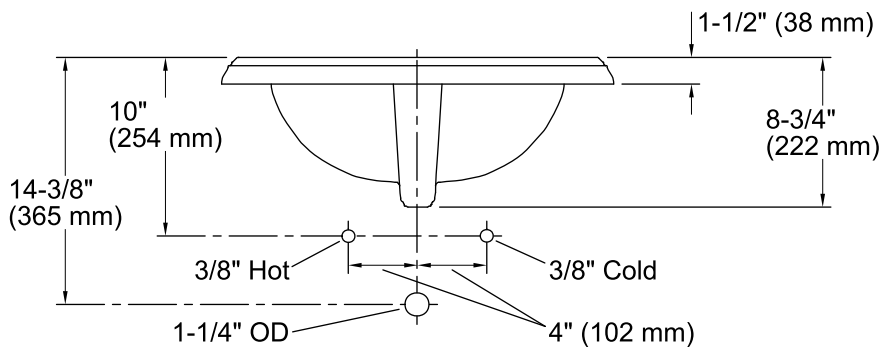

Features

- Vitreous china.
- Drop-in sink.
- Elegant rectangular basin.
- With overflow.
- 4-inch centers.
- Coordinates with other products in the Memoirs collection.
- 22-3/4" (578 mm) x 18" (457 mm)

Color tiles intended for reference only.

Color	Code	Description
	0	White
	96	Biscuit
	47	Almond
	NY	Dune
	95	Ice™ Grey
	G9	Sandbar
	K4	Cashmere
	58	Thunder™ Grey
	7	Black Black™

Technical Information

All product dimensions are nominal.

Bowl configuration:	Single
Installation:	Drop-in
Bowl area (Only)	Length: 17" (432 mm) Width: 10" (254 mm) Water depth: 5" (127 mm)
Number of deck holes:	3
Faucet hole(s):	1-1/4" (32 mm)
Drain hole:	1-3/4" (44 mm)
Template:	1003676, required, included