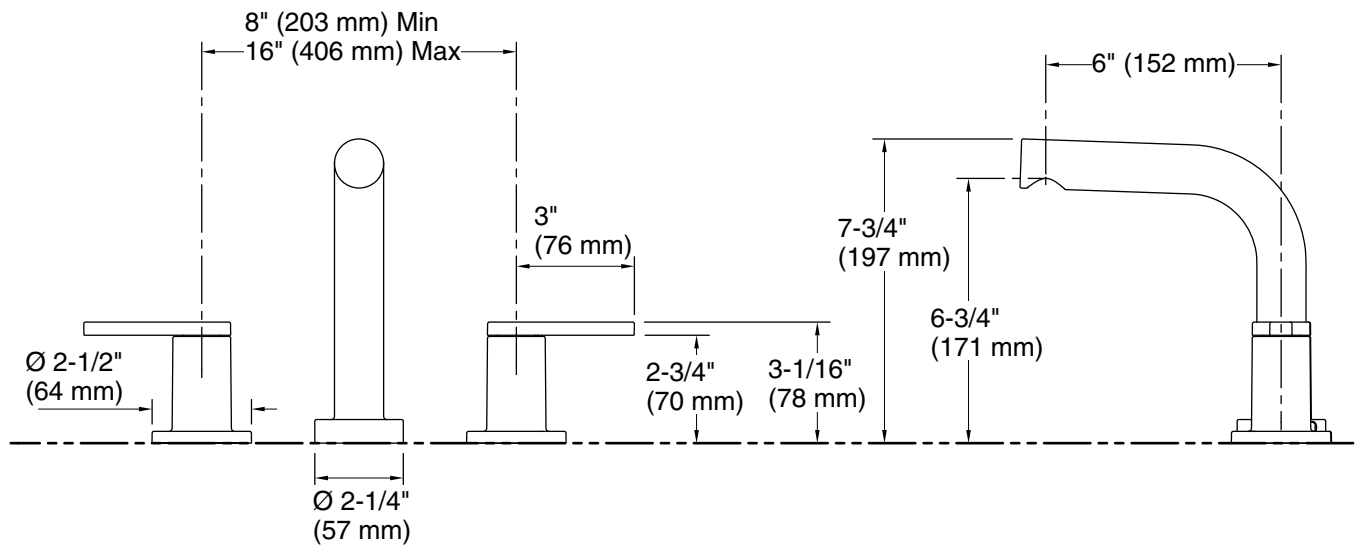

Features

- Two-handle bath faucet trim
- 7-1/2" (191 mm) gooseneck nondiverter spout with slip-fit connection
- Coordinates with other products in the Elate collection
- Valve sold separately

Material

- Premium material construction for durability and reliability
- KOHLER finishes resist corrosion and tarnishing

Technical Information

All product dimensions are nominal.

Drain included: No

Spout:

Spout reach: 6" (152 mm)

Notes

Install this product according to the installation instructions.

ADA, OBC, CSA B651 compliant when installed to the specific requirements of these regulations.