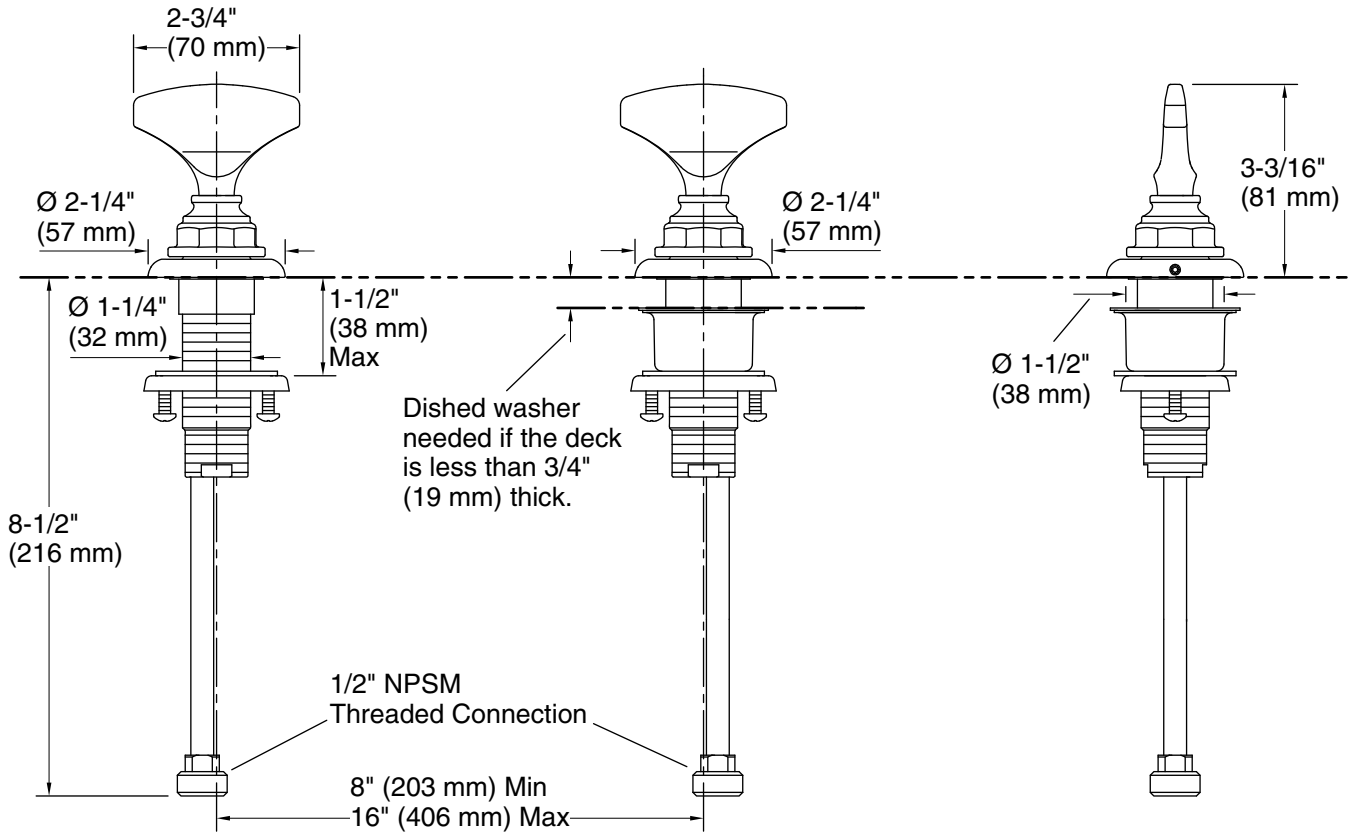

KOHLER Faucets Nero Marquina T-handle bathroom sink faucet handles
Artifacts®
K-98068-6NRO

Technical Information

All product dimensions are nominal.

Notes

Install this product according to the installation instructions.

ADA compliant when installed to the specific requirements of these regulations.