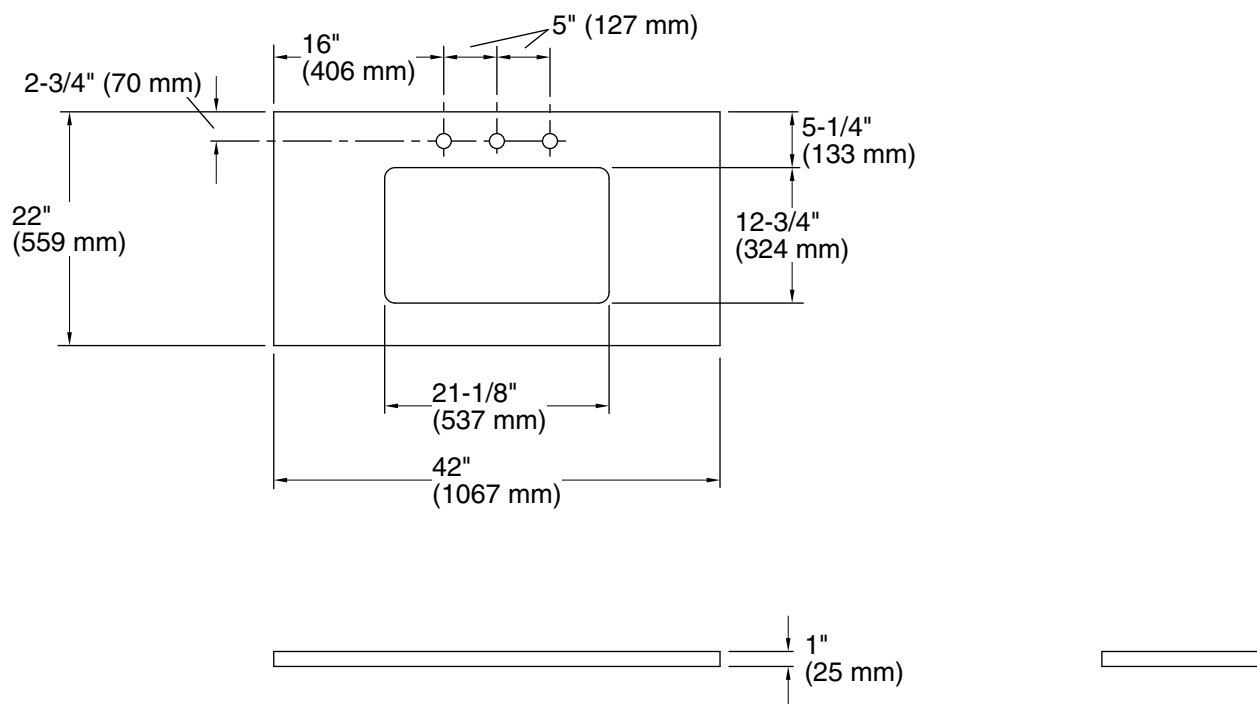

Technical Information

All product dimensions are nominal.

Notes

Install this product according to the installation guide.